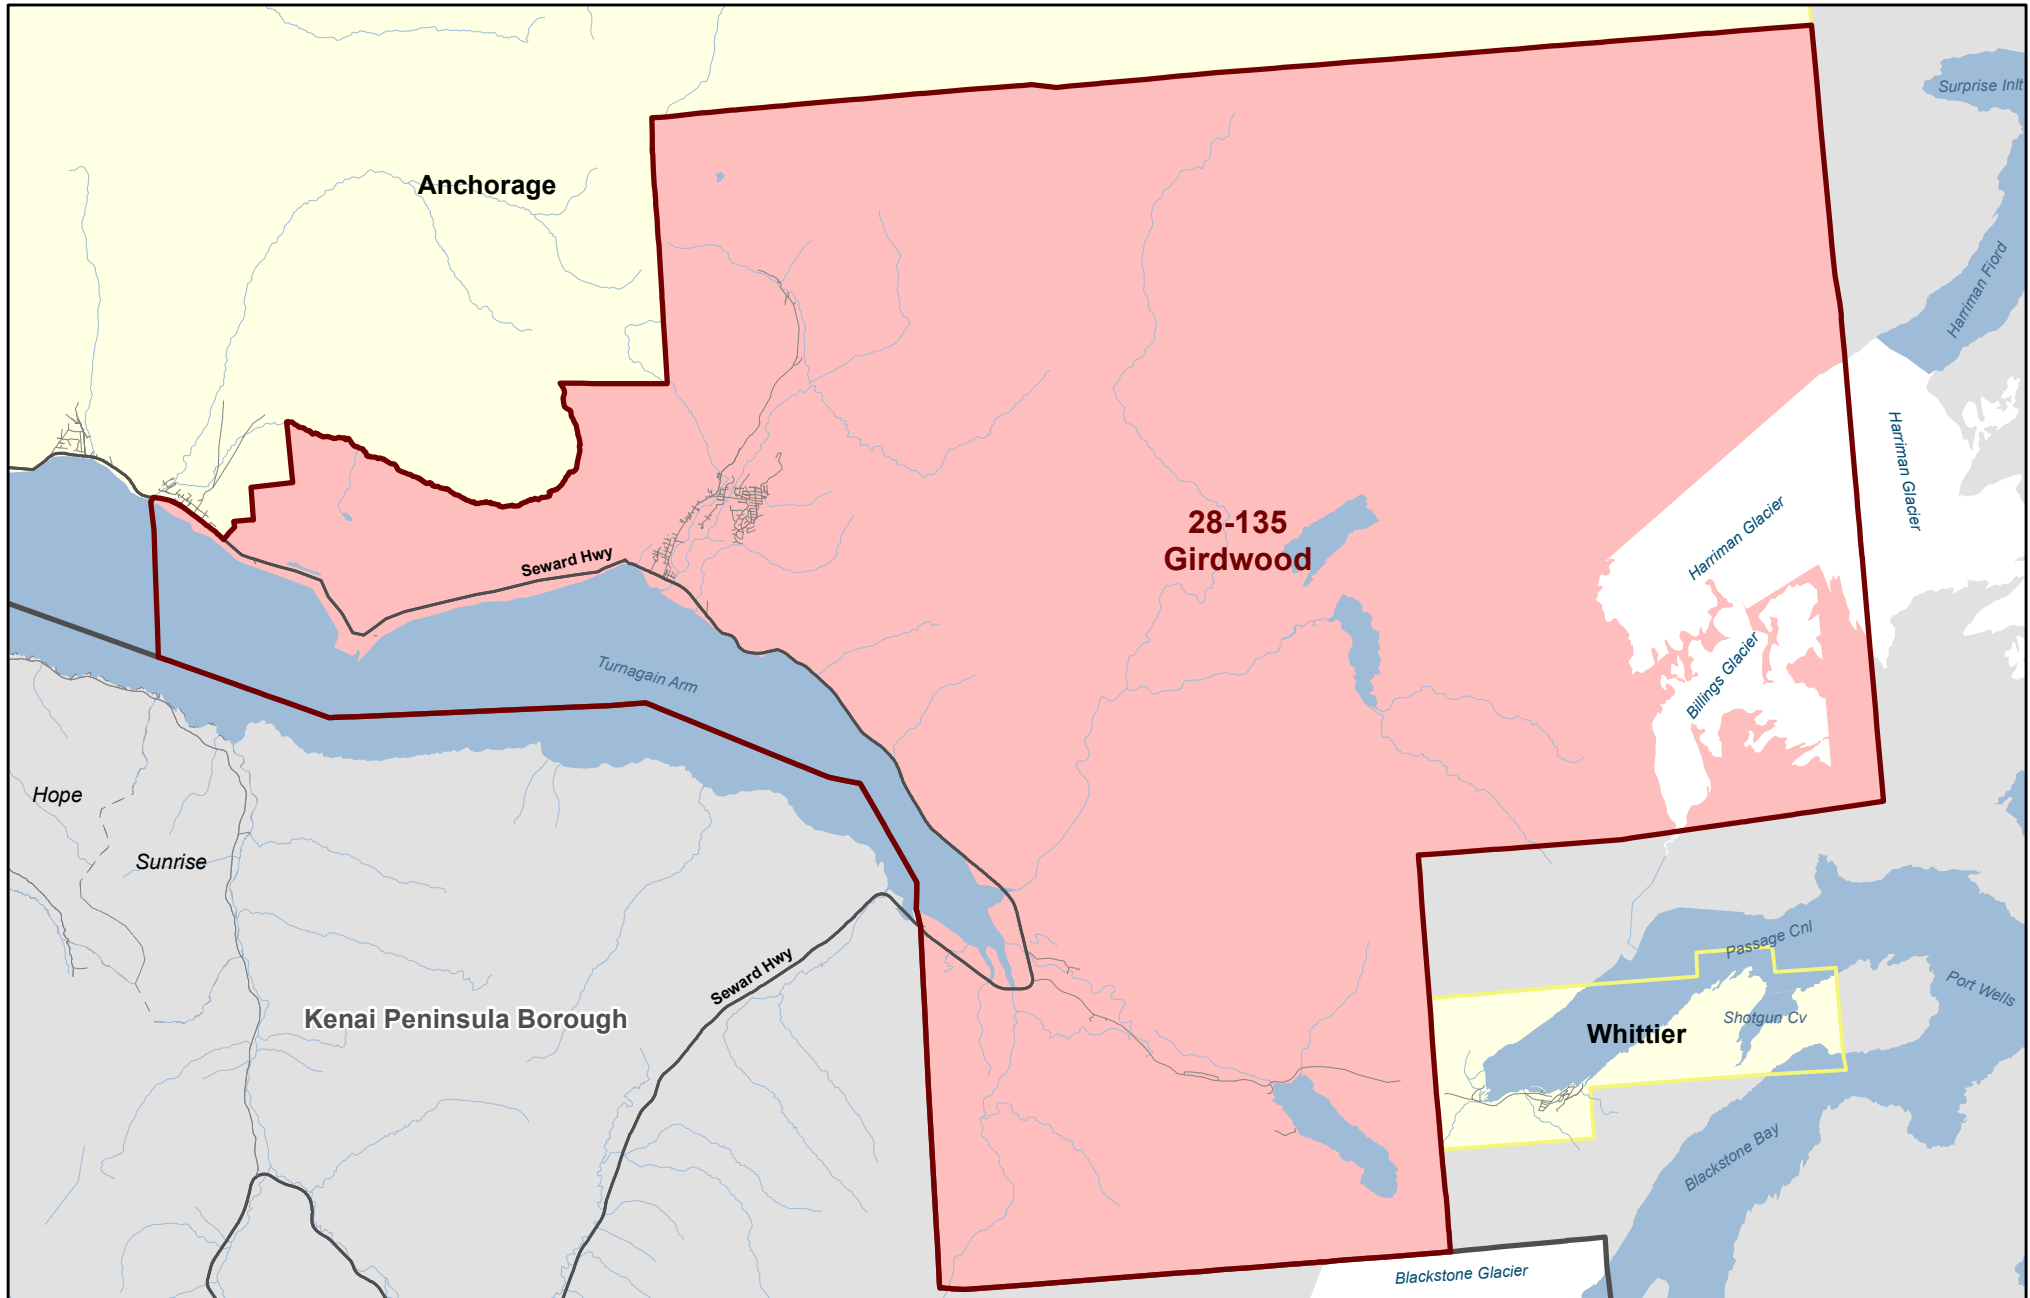

House District 28

Redistricting Plan July 14, 2013

Voting Precinct 28-135 Girdwood

Redistricting Plan July 14, 2013

Voting Precinct 28-140 Golden View

Redistricting Plan July 14, 2013