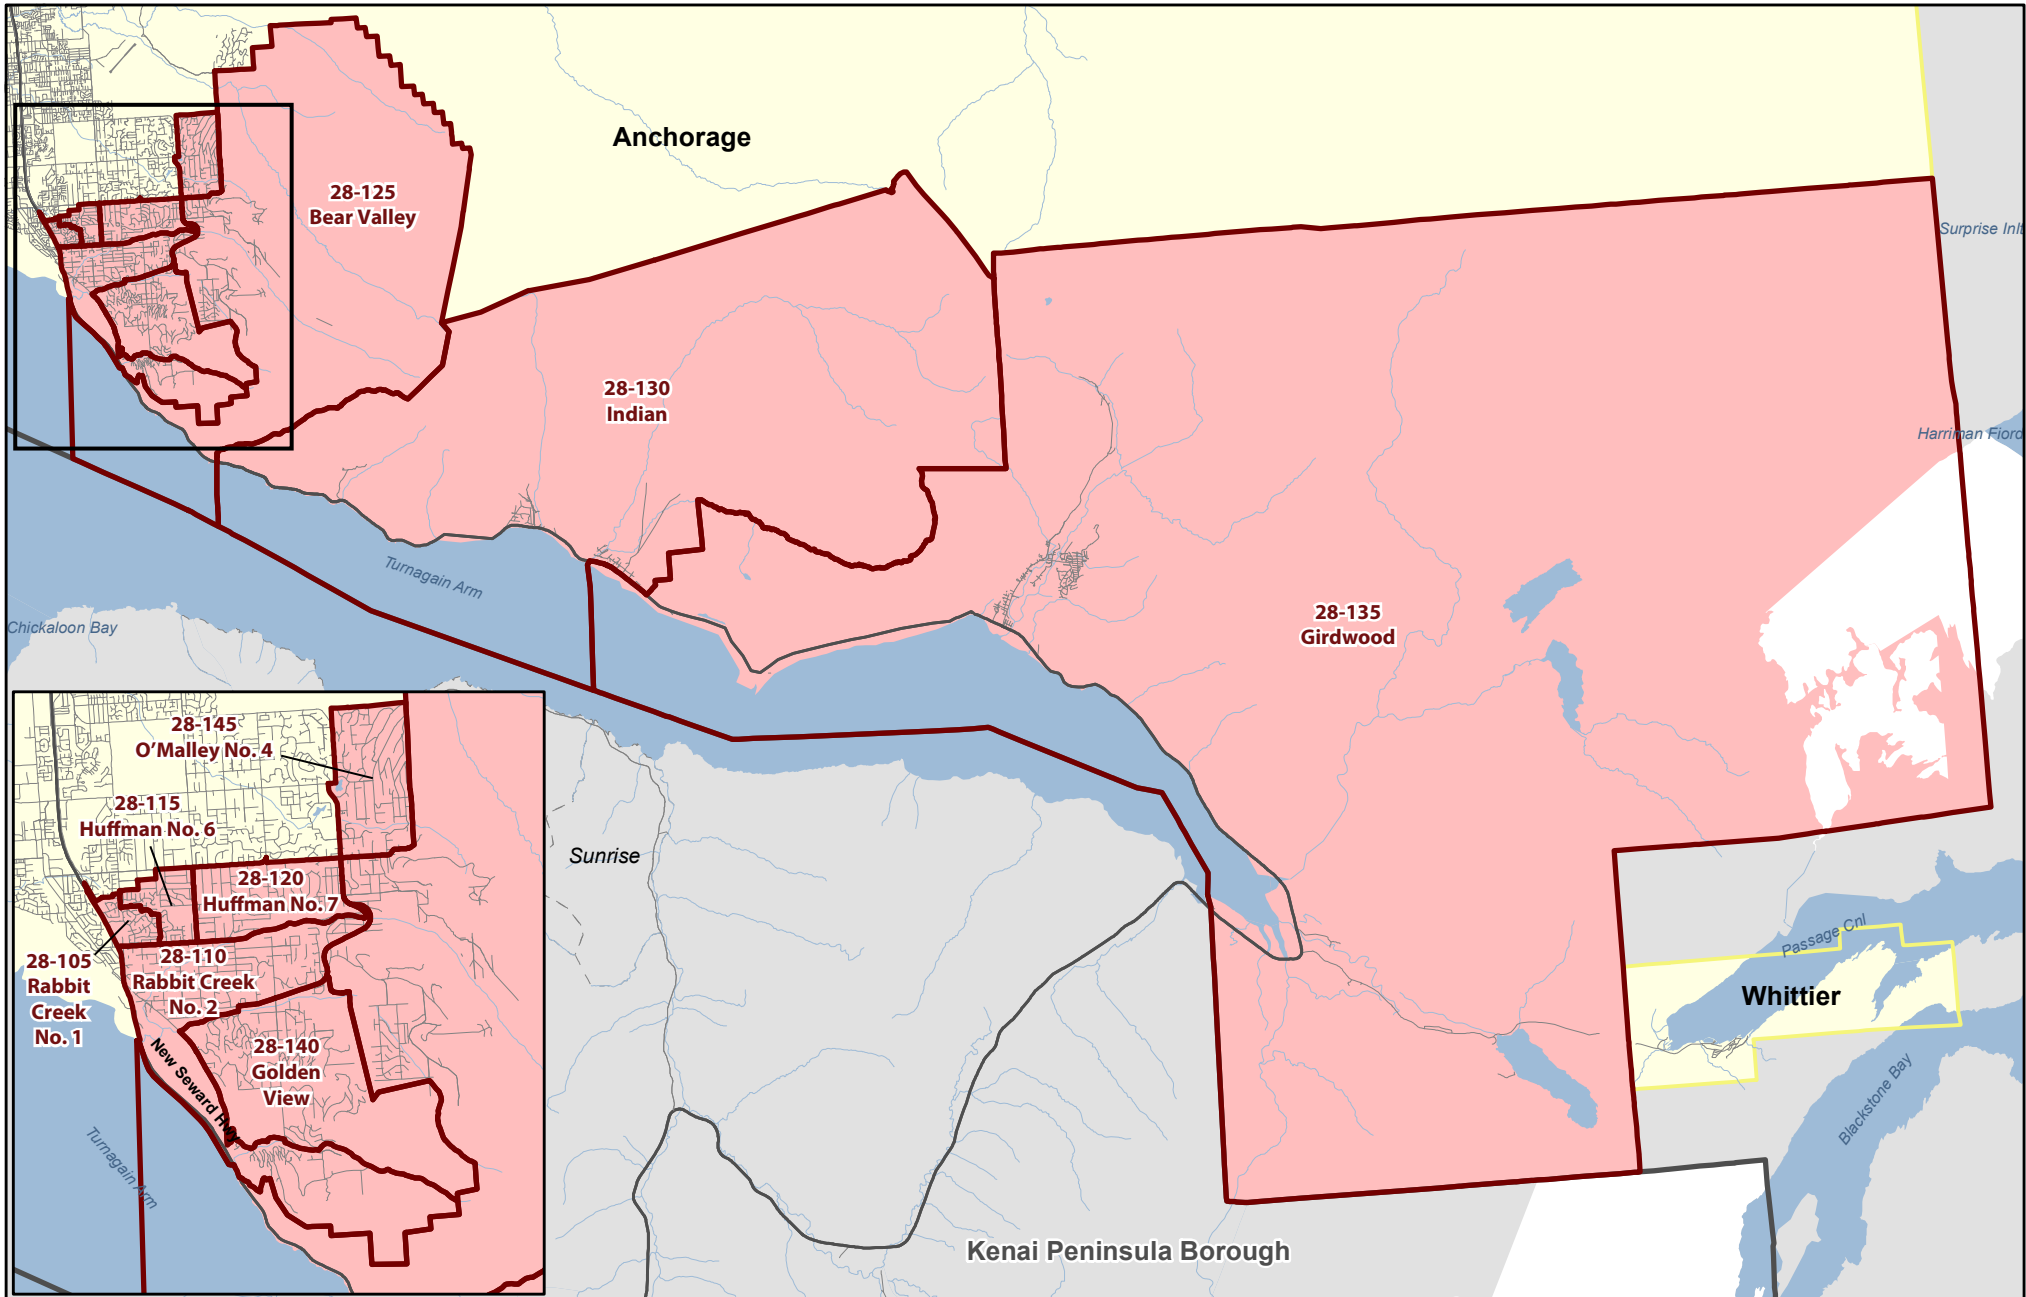

House District 28

Redistricting Plan July 14, 2013

Voting Precinct 28-135 Girdwood

Redistricting Plan July 14, 2013

Voting Precinct 28-140 Golden View

Redistricting Plan July 14, 2013