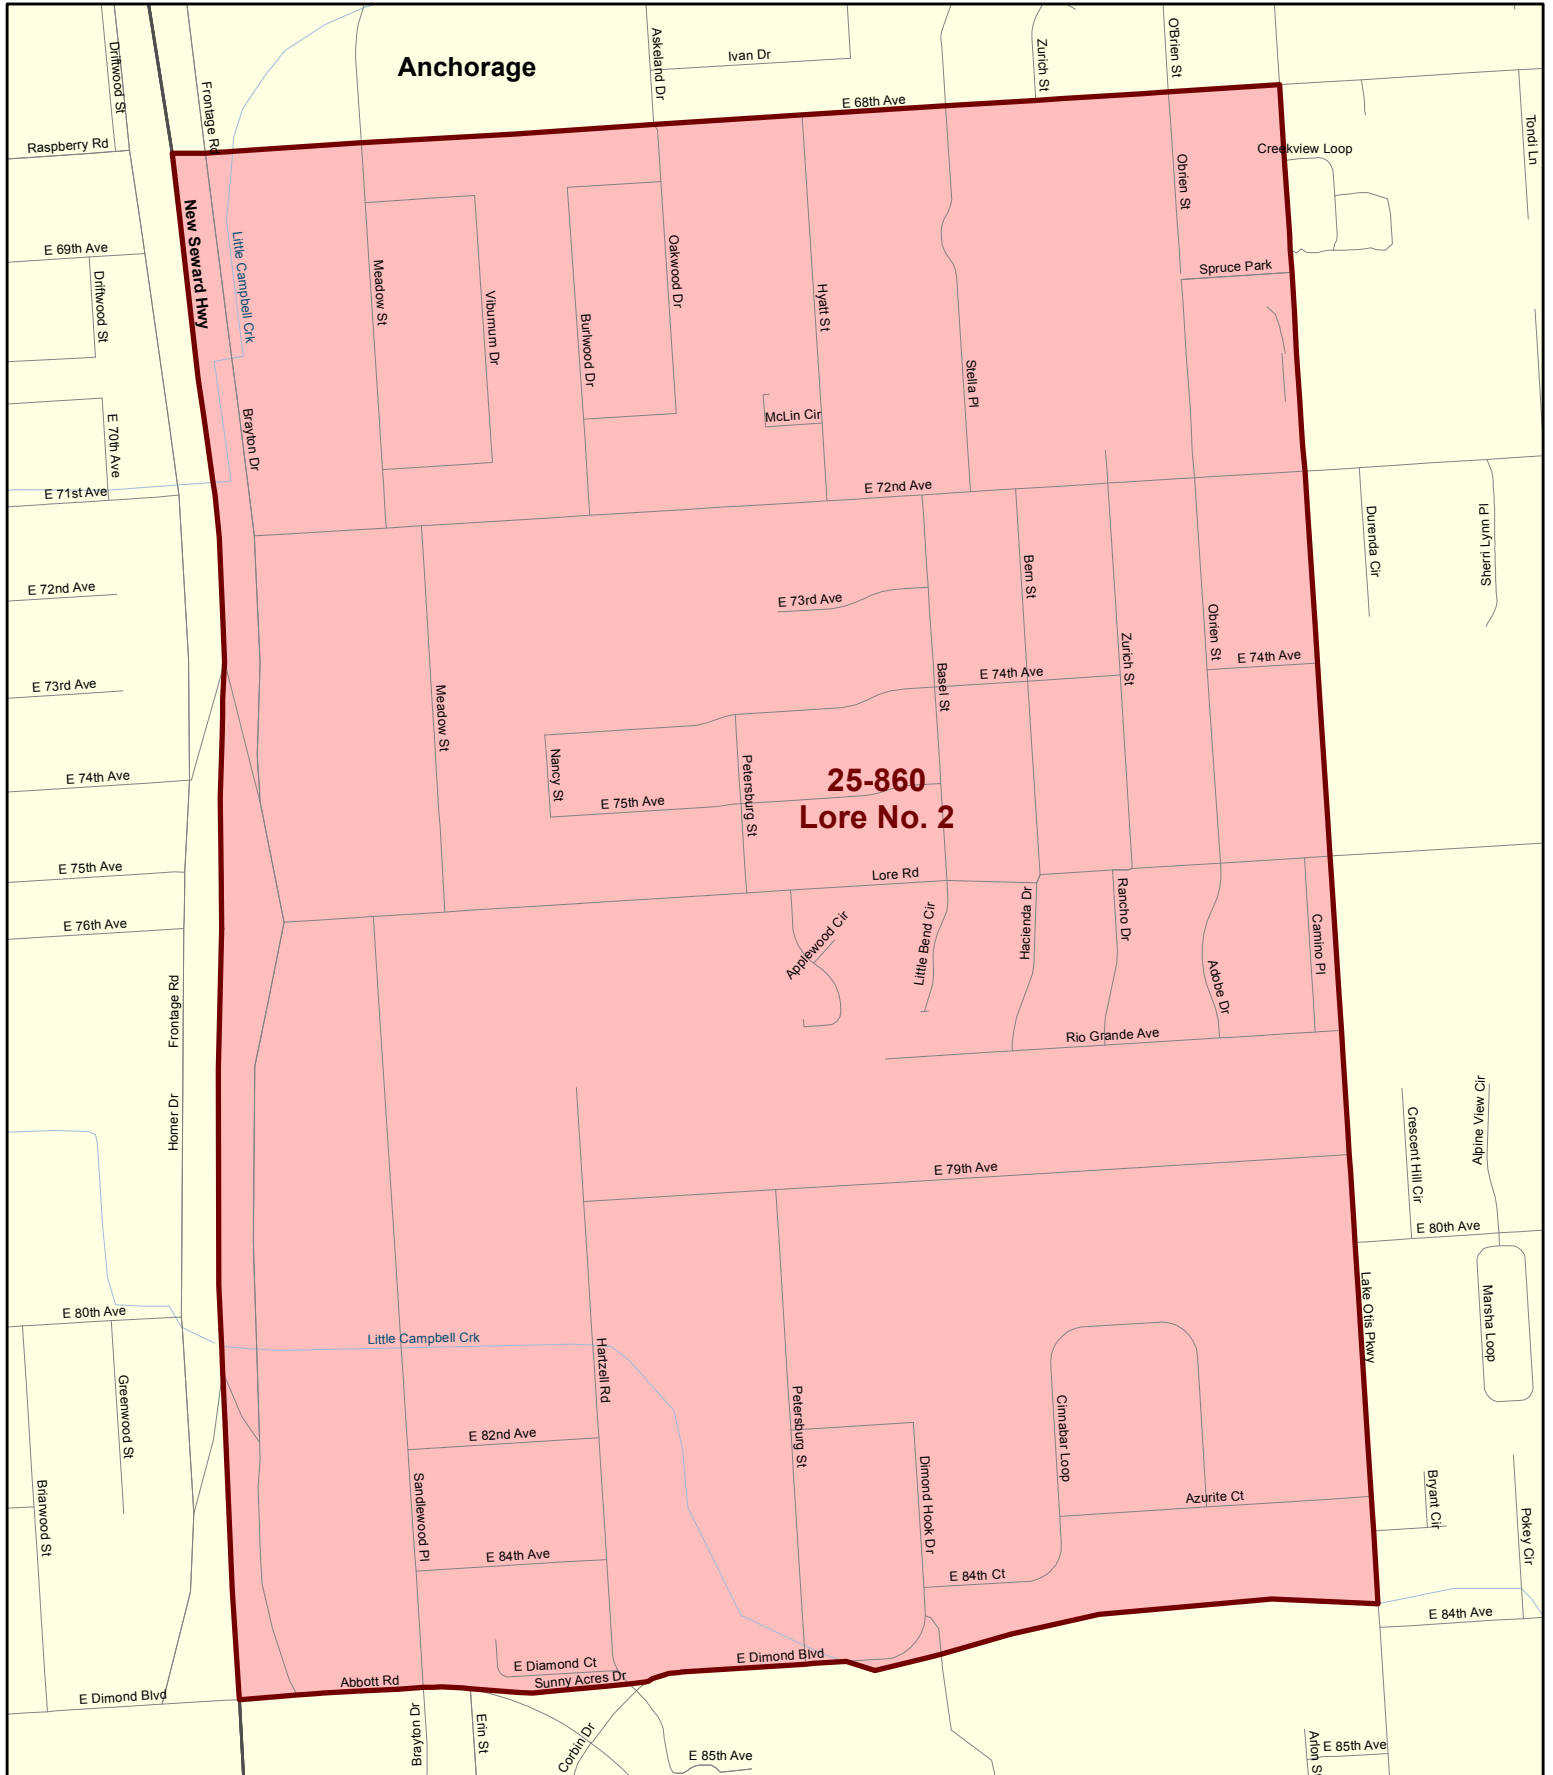

House District 25

Redistricting Plan July 14, 2013

Voting Precinct 25-840 East Dowling No. 1

Redistricting Plan July 14, 2013

Voting Precinct 25-845 Elmore No. 1

Redistricting Plan July 14, 2013

Voting Precinct 25-850 Abbott No. 1

Redistricting Plan July 14, 2013

Voting Precinct 25-855 Lore No. 1

Redistricting Plan July 14, 2013

Voting Precinct 25-860 Lore No. 2

Redistricting Plan July 14, 2013

Anchorage

**25-860
Lore No. 2**

Streets shown on the map include: Raspberry Rd, E 69th Ave, E 70th Ave, E 71st Ave, E 72nd Ave, E 73rd Ave, E 74th Ave, E 75th Ave, E 76th Ave, E 80th Ave, E 82nd Ave, E 84th Ave, E 84th Ct, E 85th Ave, E Dimond Blvd, E Diamond Ct, Sunny Acres Dr, Abbott Rd, Brayton Dr, Elm St, Coburn Dr, Frontage Rd, Hemer Dr, Greenwood St, Brianwood St, Askeland Dr, Ivan Dr, Zurich St, O'Brien St, E 68th Ave, E 72nd Ave, E 73rd Ave, E 74th Ave, E 75th Ave, Lore Rd, E 79th Ave, E 80th Ave, Little Campbell Crk, Meadow St, Viburnum Dr, Burwood Dr, Oakwood Dr, Hyatt St, McLin Cir, Stelia Pl, Bern St, Basen St, Zurch St, Obrien St, Spruce Park, Creekview Loop, Duranda Cir, Sherri Lynn Pl, Nancy St, Petersburg St, Applewood Cir, Little Bend Cir, Hacienda Dr, Rancho Dr, Adobe Dr, Camino Pl, Rio Grande Ave, Alpine View Cir, Crescent Hill Cir, Lake Otis Pkwy, Marsina Loop, Bryant Ct, Pokyey Cir, Azurite Ct, Cinnabar Loop, Diamond Hook Dr, Peterburg St, Hartzell Rd, Sandview Pl, E 84th Ave, E 84th Ave, E 85th Ave, Aiton St, Tondri Ln, and New Seward Hwy.

Voting Precinct 25-865 Abbott No. 2

Redistricting Plan July 14, 2013

Voting Precinct 25-870 East Dowling No. 2

Redistricting Plan July 14, 2013