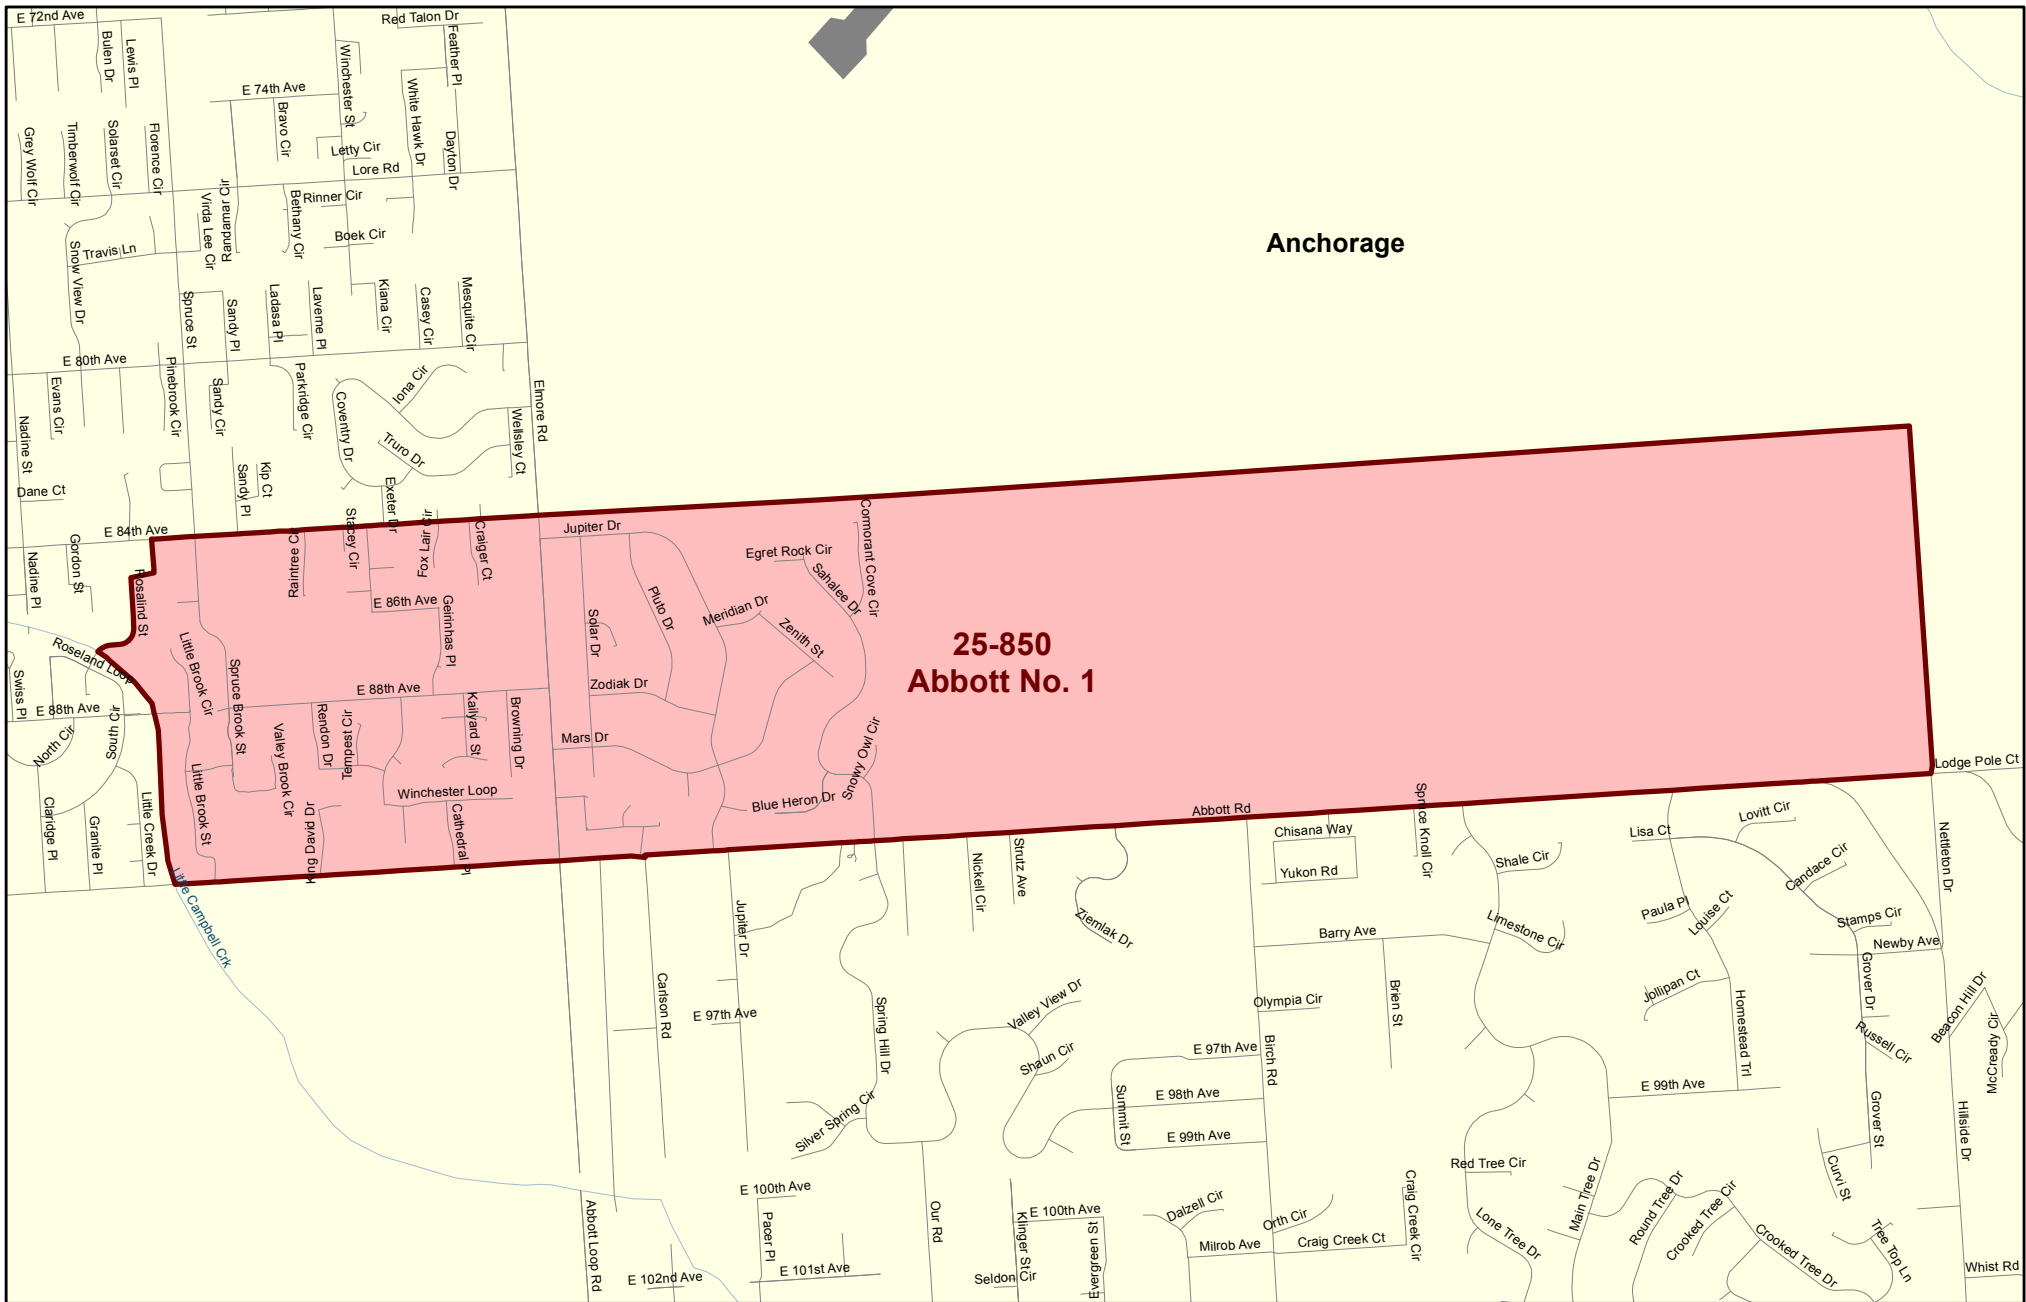

House District 25

Redistricting Plan July 14, 2013

Voting Precinct 25-840 East Dowling No. 1

Redistricting Plan July 14, 2013

Voting Precinct 25-845 Elmore No. 1

Redistricting Plan July 14, 2013

Voting Precinct 25-850 Abbott No. 1

Redistricting Plan July 14, 2013

Voting Precinct 25-855 Lore No. 1

Redistricting Plan July 14, 2013

Voting Precinct 25-860 Lore No. 2

Redistricting Plan July 14, 2013

Anchorage

**25-860
Lore No. 2**

Streets shown on the map include: Raspberry Rd, E 69th Ave, E 70th Ave, E 71st Ave, E 72nd Ave, E 73rd Ave, E 74th Ave, E 75th Ave, E 76th Ave, E 80th Ave, E 82nd Ave, E 84th Ave, E 84th Ct, E 85th Ave, E Dimond Blvd, E Diamond Ct, Sunny Acres Dr, Abbott Rd, Brayton Dr, Elm St, Coburn Dr, Frontage Rd, Hemer Dr, Greenwood St, Brianwood St, Askeland Dr, Ivan Dr, Zurich St, O'Brien St, E 68th Ave, E 72nd Ave, E 73rd Ave, E 74th Ave, E 75th Ave, Lore Rd, E 79th Ave, E 80th Ave, Little Campbell Crk, Meadow St, Viburnum Dr, Burwood Dr, Oakwood Dr, Hyatt St, McLin Cir, Stelia Pl, Bern St, Basen St, Zurch St, Obrien St, Spruce Park, Creekview Loop, Duranda Cir, Sherri Lynn Pl, Nancy St, Petersburg St, Applewood Cir, Little Bend Cir, Hacienda Dr, Rancho Dr, Adobe Dr, Camino Pl, Rio Grande Ave, Alpine View Cir, Crescent Hill Cir, Lake Otis Pkwy, Marsina Loop, Bryant Ct, Pokyey Cir, Azurite Ct, Cinnabar Loop, Diamond Hook Dr, Peterburg St, Hartzell Rd, Sandview Pl, E 84th Ave, E 84th Ave, E 85th Ave, Aiton St, Tondri Ln, and New Seward Hwy.

Voting Precinct 25-865 Abbott No. 2

Redistricting Plan July 14, 2013

Voting Precinct 25-870 East Dowling No. 2

Redistricting Plan July 14, 2013