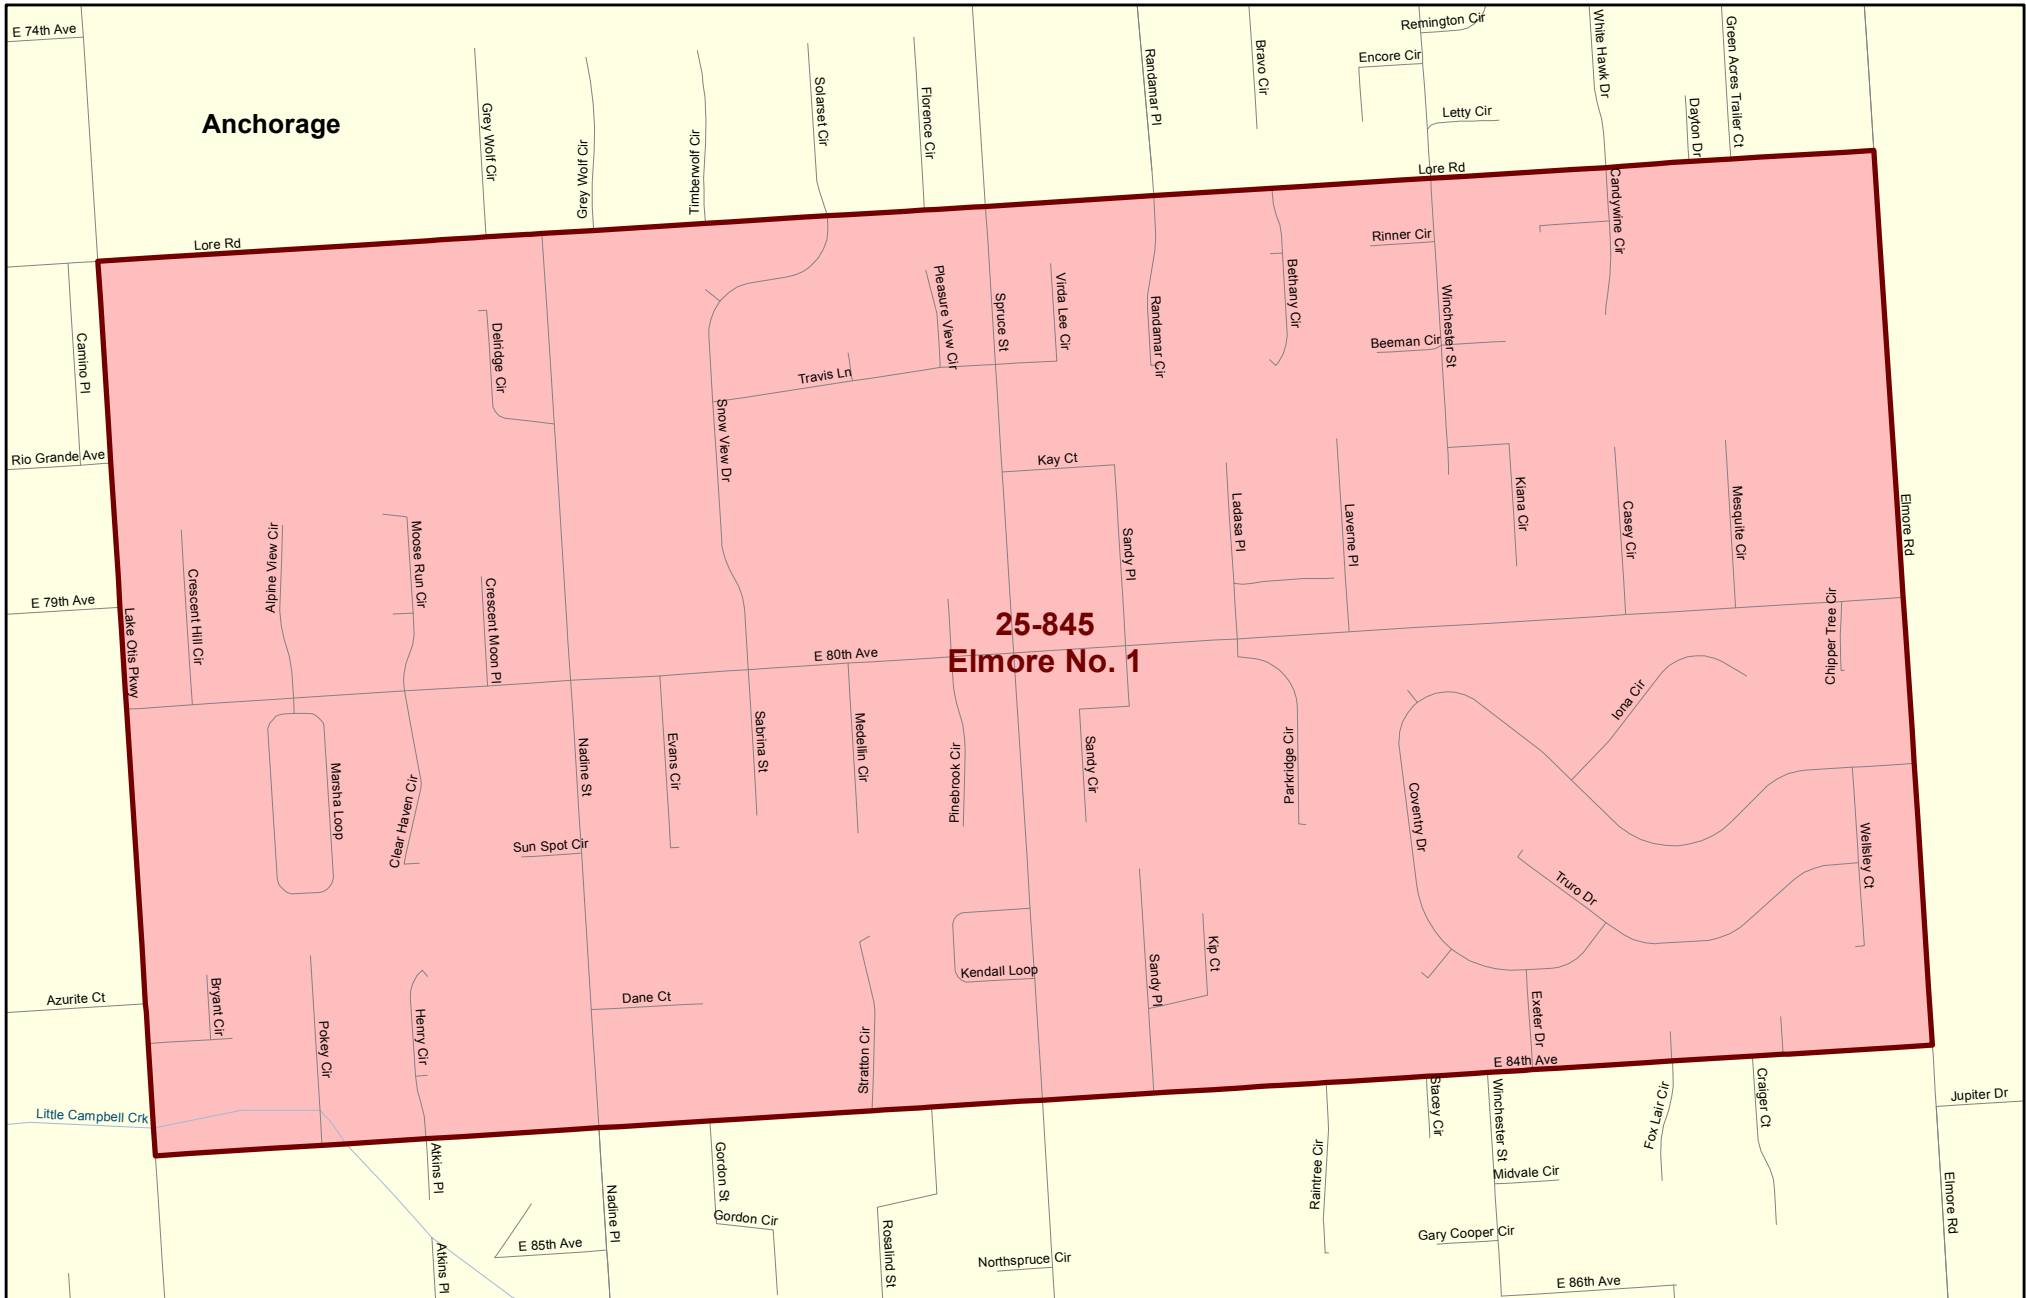

House District 25

Redistricting Plan July 14, 2013

Voting Precinct 25-840 East Dowling No. 1

Redistricting Plan July 14, 2013

Voting Precinct 25-845 Elmore No. 1

Redistricting Plan July 14, 2013

Voting Precinct 25-850 Abbott No. 1

Redistricting Plan July 14, 2013

Voting Precinct 25-855 Lore No. 1

Redistricting Plan July 14, 2013

Voting Precinct 25-860 Lore No. 2

Redistricting Plan July 14, 2013

Anchorage

**25-860
Lore No. 2**

Streets shown on the map include: Raspberry Rd, E 69th Ave, E 70th Ave, E 71st Ave, E 72nd Ave, E 73rd Ave, E 74th Ave, E 75th Ave, E 76th Ave, E 80th Ave, E 82nd Ave, E 84th Ave, E 84th Ct, E 85th Ave, E Dimond Blvd, E Diamond Ct, Sunny Acres Dr, Abbott Rd, Brayton Dr, Elm St, Coburn Dr, Frontage Rd, Hemer Dr, Greenwood St, Brianwood St, Askeland Dr, Ivan Dr, Zurich St, O'Brien St, E 68th Ave, E 72nd Ave, E 73rd Ave, E 74th Ave, E 75th Ave, Lore Rd, E 79th Ave, E 80th Ave, Little Campbell Crk, Meadow St, Viburnum Dr, Burwood Dr, Oakwood Dr, Hyatt St, McLin Cir, Stelia Pl, Bern St, Basen St, Zurch St, Obrien St, Spruce Park, Creekview Loop, Duranda Cir, Sherri Lynn Pl, Nancy St, Petersburg St, Applewood Cir, Little Bend Cir, Hacienda Dr, Rancho Dr, Adobe Dr, Camino Pl, Rio Grande Ave, Alpine View Cir, Crescent Hill Cir, Lake Otis Pkwy, Marsina Loop, Bryant Ct, Pokyey Cir, Azurite Ct, Cinnabar Loop, Diamond Hook Dr, Peterburg St, Hartzell Rd, Sandview Pl, E 84th Ave, E 84th Ave, E 85th Ave, Aiton St, Tondri Ln, and New Seward Hwy.

Voting Precinct 25-865 Abbott No. 2

Redistricting Plan July 14, 2013

Voting Precinct 25-870 East Dowling No. 2

Redistricting Plan July 14, 2013