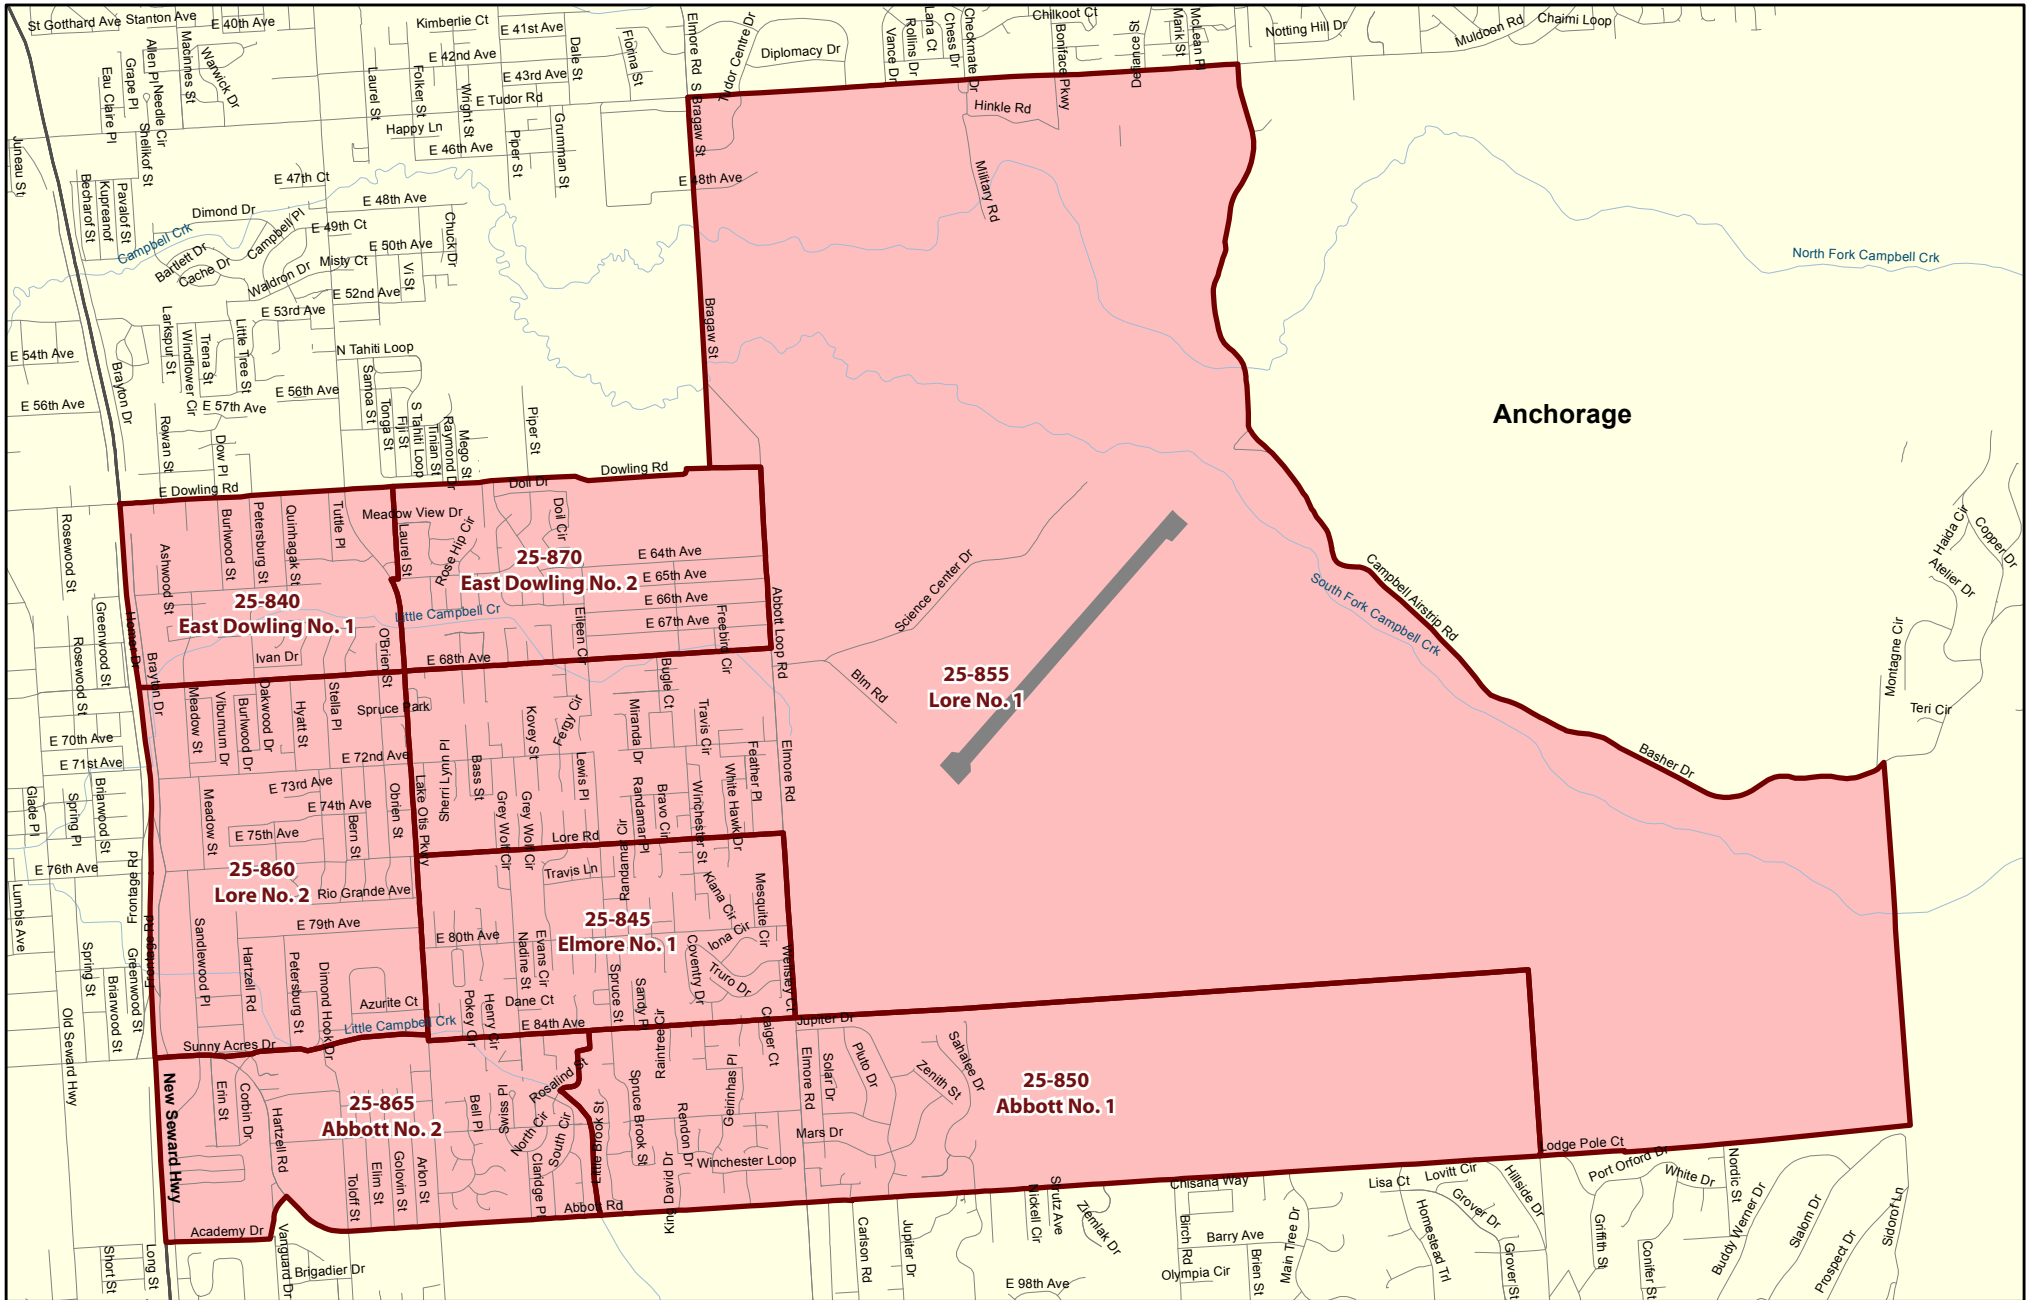

House District 25

Redistricting Plan July 14, 2013

Voting Precinct 25-840 East Dowling No. 1

Redistricting Plan July 14, 2013

Voting Precinct 25-845 Elmore No. 1

Redistricting Plan July 14, 2013

Voting Precinct 25-850 Abbott No. 1

Redistricting Plan July 14, 2013

Voting Precinct 25-855 Lore No. 1

Redistricting Plan July 14, 2013

Voting Precinct 25-860 Lore No. 2

Redistricting Plan July 14, 2013

Anchorage

**25-860
Lore No. 2**

Streets shown on the map include: Raspberry Rd, E 69th Ave, E 70th Ave, E 71st Ave, E 72nd Ave, E 73rd Ave, E 74th Ave, E 75th Ave, E 76th Ave, E 80th Ave, E 82nd Ave, E 84th Ave, E 84th Ct, E 85th Ave, E Dimond Blvd, E Diamond Ct, Sunny Acres Dr, Abbott Rd, Brayton Dr, Elm St, Coburn Dr, Frontage Rd, Hemer Dr, Greenwood St, Brianwood St, Askeland Dr, Ivan Dr, Zurich St, O'Brien St, E 68th Ave, E 72nd Ave, E 73rd Ave, E 74th Ave, E 75th Ave, Lore Rd, E 79th Ave, E 80th Ave, Little Campbell Crk, Meadow St, Viburnum Dr, Burwood Dr, Oakwood Dr, Hyatt St, McLin Cir, Stelia Pl, Bern St, Basen St, Zurch St, Obrien St, Spruce Park, Creekview Loop, Duranda Cir, Sherri Lynn Pl, Nancy St, Petersburg St, Applewood Cir, Little Bend Cir, Hacienda Dr, Rancho Dr, Adobe Dr, Camino Pl, Rio Grande Ave, Alpine View Cir, Crescent Hill Cir, Lake Otis Pkwy, Marsina Loop, Bryant Ct, Pokyey Cir, Azurite Ct, Cinnabar Loop, Diamond Hook Dr, Peterburg St, Hartzell Rd, Sandview Pl, E 84th Ave, E 84th Ave, E 85th Ave, Aiton St, Tondri Ln, and New Seward Hwy.

Voting Precinct 25-865 Abbott No. 2

Redistricting Plan July 14, 2013

Voting Precinct 25-870 East Dowling No. 2

Redistricting Plan July 14, 2013