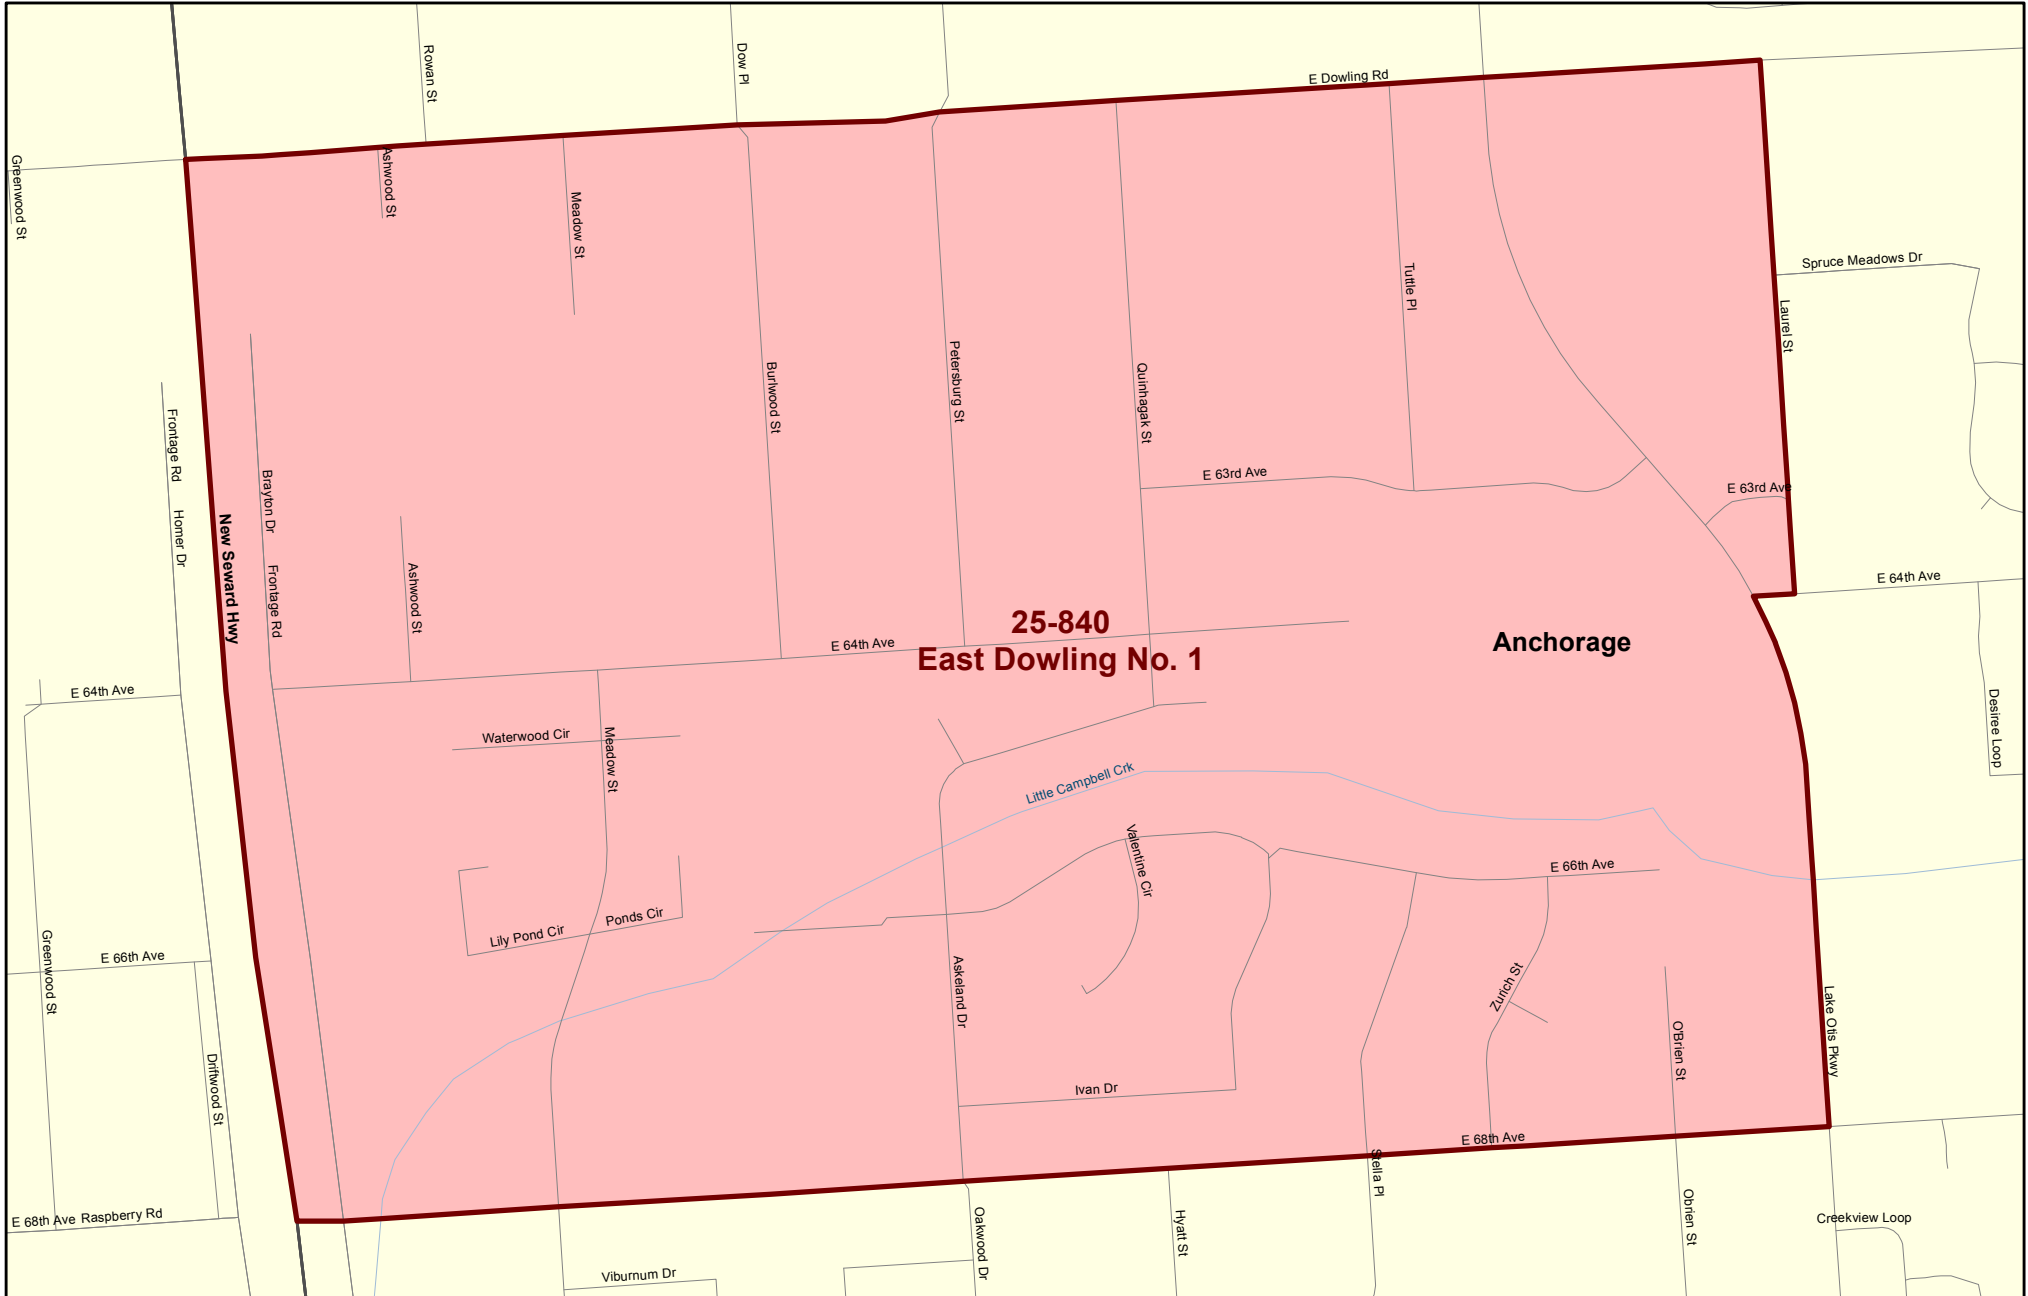

House District 25

Redistricting Plan July 14, 2013

Voting Precinct 25-840 East Dowling No. 1

Redistricting Plan July 14, 2013

Voting Precinct 25-845 Elmore No. 1

Redistricting Plan July 14, 2013

Voting Precinct 25-850 Abbott No. 1

Redistricting Plan July 14, 2013

Voting Precinct 25-855 Lore No. 1

Redistricting Plan July 14, 2013

Voting Precinct 25-860 Lore No. 2

Redistricting Plan July 14, 2013

Anchorage

**25-860
Lore No. 2**

Streets shown on the map include: Raspberry Rd, E 69th Ave, E 70th Ave, E 71st Ave, E 72nd Ave, E 73rd Ave, E 74th Ave, E 75th Ave, E 76th Ave, E 80th Ave, E 82nd Ave, E 84th Ave, E 84th Ct, E 85th Ave, E Dimond Blvd, E Diamond Ct, Sunny Acres Dr, Abbott Rd, Brayton Dr, Elm St, Coburn Dr, Frontage Rd, Hemer Dr, Greenwood St, Brianwood St, Askeland Dr, Ivan Dr, Zurich St, O'Brien St, E 68th Ave, E 72nd Ave, E 73rd Ave, E 74th Ave, E 75th Ave, Lore Rd, E 79th Ave, E 80th Ave, Little Campbell Crk, Meadow St, Viburnum Dr, Burwood Dr, Oakwood Dr, Hyatt St, McLin Cir, Stelia Pl, Bern St, Basen St, Zurch St, Obrien St, Spruce Park, Creekview Loop, Duranda Cir, Sherri Lynn Pl, Nancy St, Petersburg St, Applewood Cir, Little Bend Cir, Hacienda Dr, Rancho Dr, Adobe Dr, Camino Pl, Rio Grande Ave, Alpine View Cir, Crescent Hill Cir, Lake Otis Pkwy, Marsina Loop, Bryant Ct, Pokyey Cir, Azurite Ct, Cinnabar Loop, Diamond Hook Dr, Peterburg St, Hartzell Rd, Sandview Pl, E 84th Ave, E 84th Ave, E 85th Ave, Aiton St, Tondri Ln, and New Seward Hwy.

Voting Precinct 25-865 Abbott No. 2

Redistricting Plan July 14, 2013

Voting Precinct 25-870 East Dowling No. 2

Redistricting Plan July 14, 2013