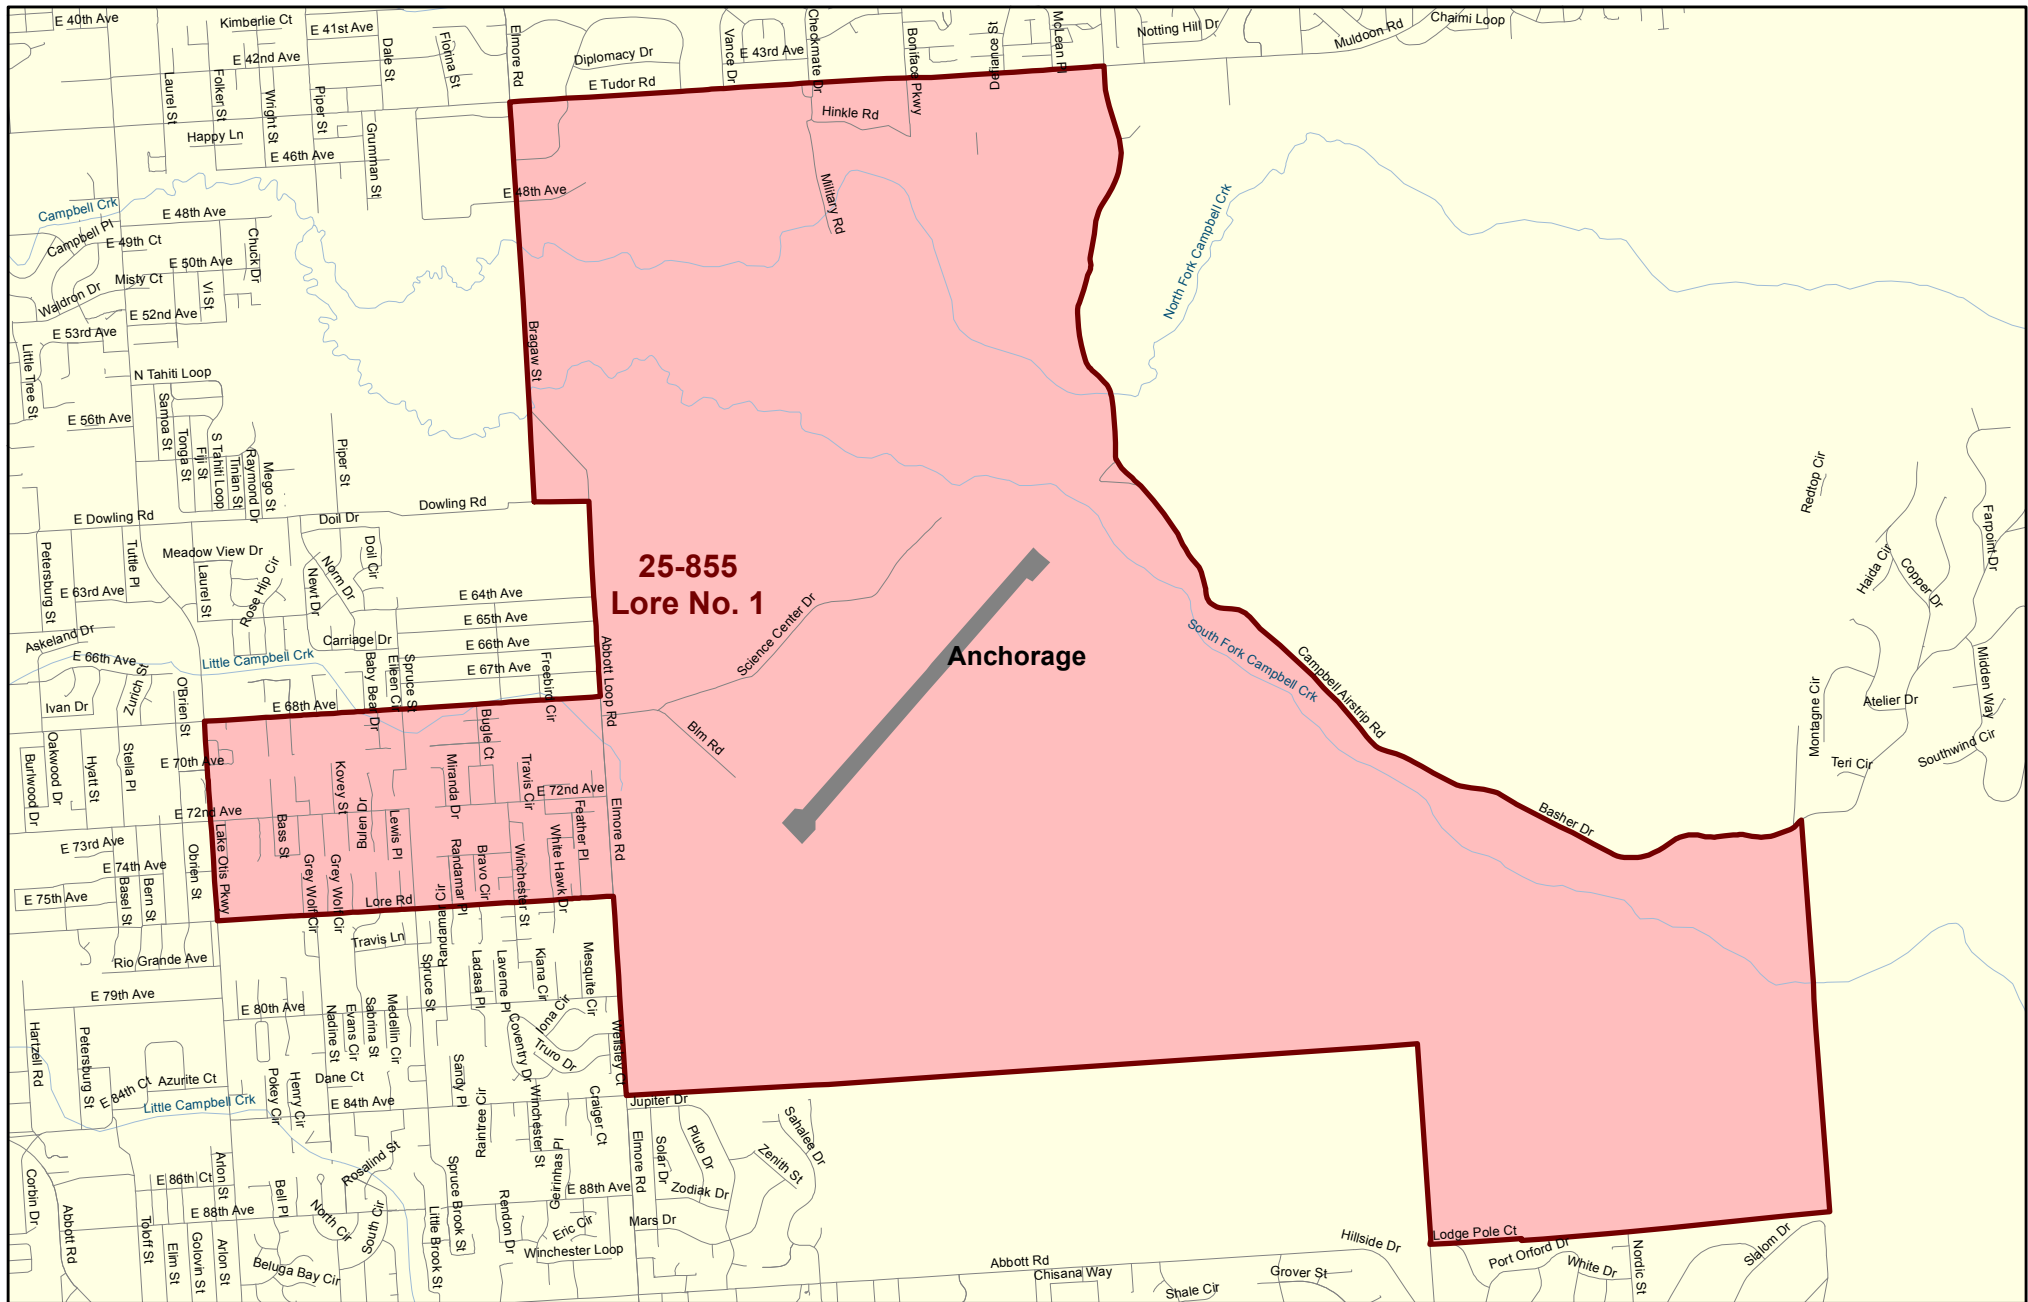

House District 25

Redistricting Plan July 14, 2013

Voting Precinct 25-840 East Dowling No. 1

Redistricting Plan July 14, 2013

Voting Precinct 25-845 Elmore No. 1

Redistricting Plan July 14, 2013

Voting Precinct 25-850 Abbott No. 1

Redistricting Plan July 14, 2013

Voting Precinct 25-855 Lore No. 1

Redistricting Plan July 14, 2013

Voting Precinct 25-860 Lore No. 2

Redistricting Plan July 14, 2013

Anchorage

**25-860
Lore No. 2**

Streets shown on the map include: Raspberry Rd, E 69th Ave, E 70th Ave, E 71st Ave, E 72nd Ave, E 73rd Ave, E 74th Ave, E 75th Ave, E 76th Ave, E 80th Ave, E 82nd Ave, E 84th Ave, E 84th Ct, E 85th Ave, E Dimond Blvd, E Diamond Ct, Sunny Acres Dr, Abbott Rd, Brayton Dr, Elm St, Coburn Dr, Frontage Rd, Hemer Dr, Greenwood St, Brianwood St, Askeland Dr, Ivan Dr, Zurich St, O'Brien St, E 68th Ave, E 72nd Ave, E 73rd Ave, E 74th Ave, E 75th Ave, Lore Rd, E 79th Ave, E 80th Ave, Little Campbell Crk, Meadow St, Viburnum Dr, Burwood Dr, Oakwood Dr, Hyatt St, McLin Cir, Stelia Pl, Bern St, Basen St, Zurch St, Obrien St, Spruce Park, Creekview Loop, Duranda Cir, Sherri Lynn Pl, Nancy St, Petersburg St, Applewood Cir, Little Bend Cir, Hacienda Dr, Rancho Dr, Adobe Dr, Camino Pl, Rio Grande Ave, Alpine View Cir, Crescent Hill Cir, Lake Otis Pkwy, Marsina Loop, Bryant Ct, Pokyey Cir, Azurite Ct, Cinnabar Loop, Diamond Hook Dr, Peterburg St, Hartzell Rd, Sandview Pl, E 84th Ave, E 84th Ave, E 85th Ave, Aiton St, Tondri Ln, and New Seward Hwy.

Voting Precinct 25-865 Abbott No. 2

Redistricting Plan July 14, 2013

Voting Precinct 25-870 East Dowling No. 2

Redistricting Plan July 14, 2013