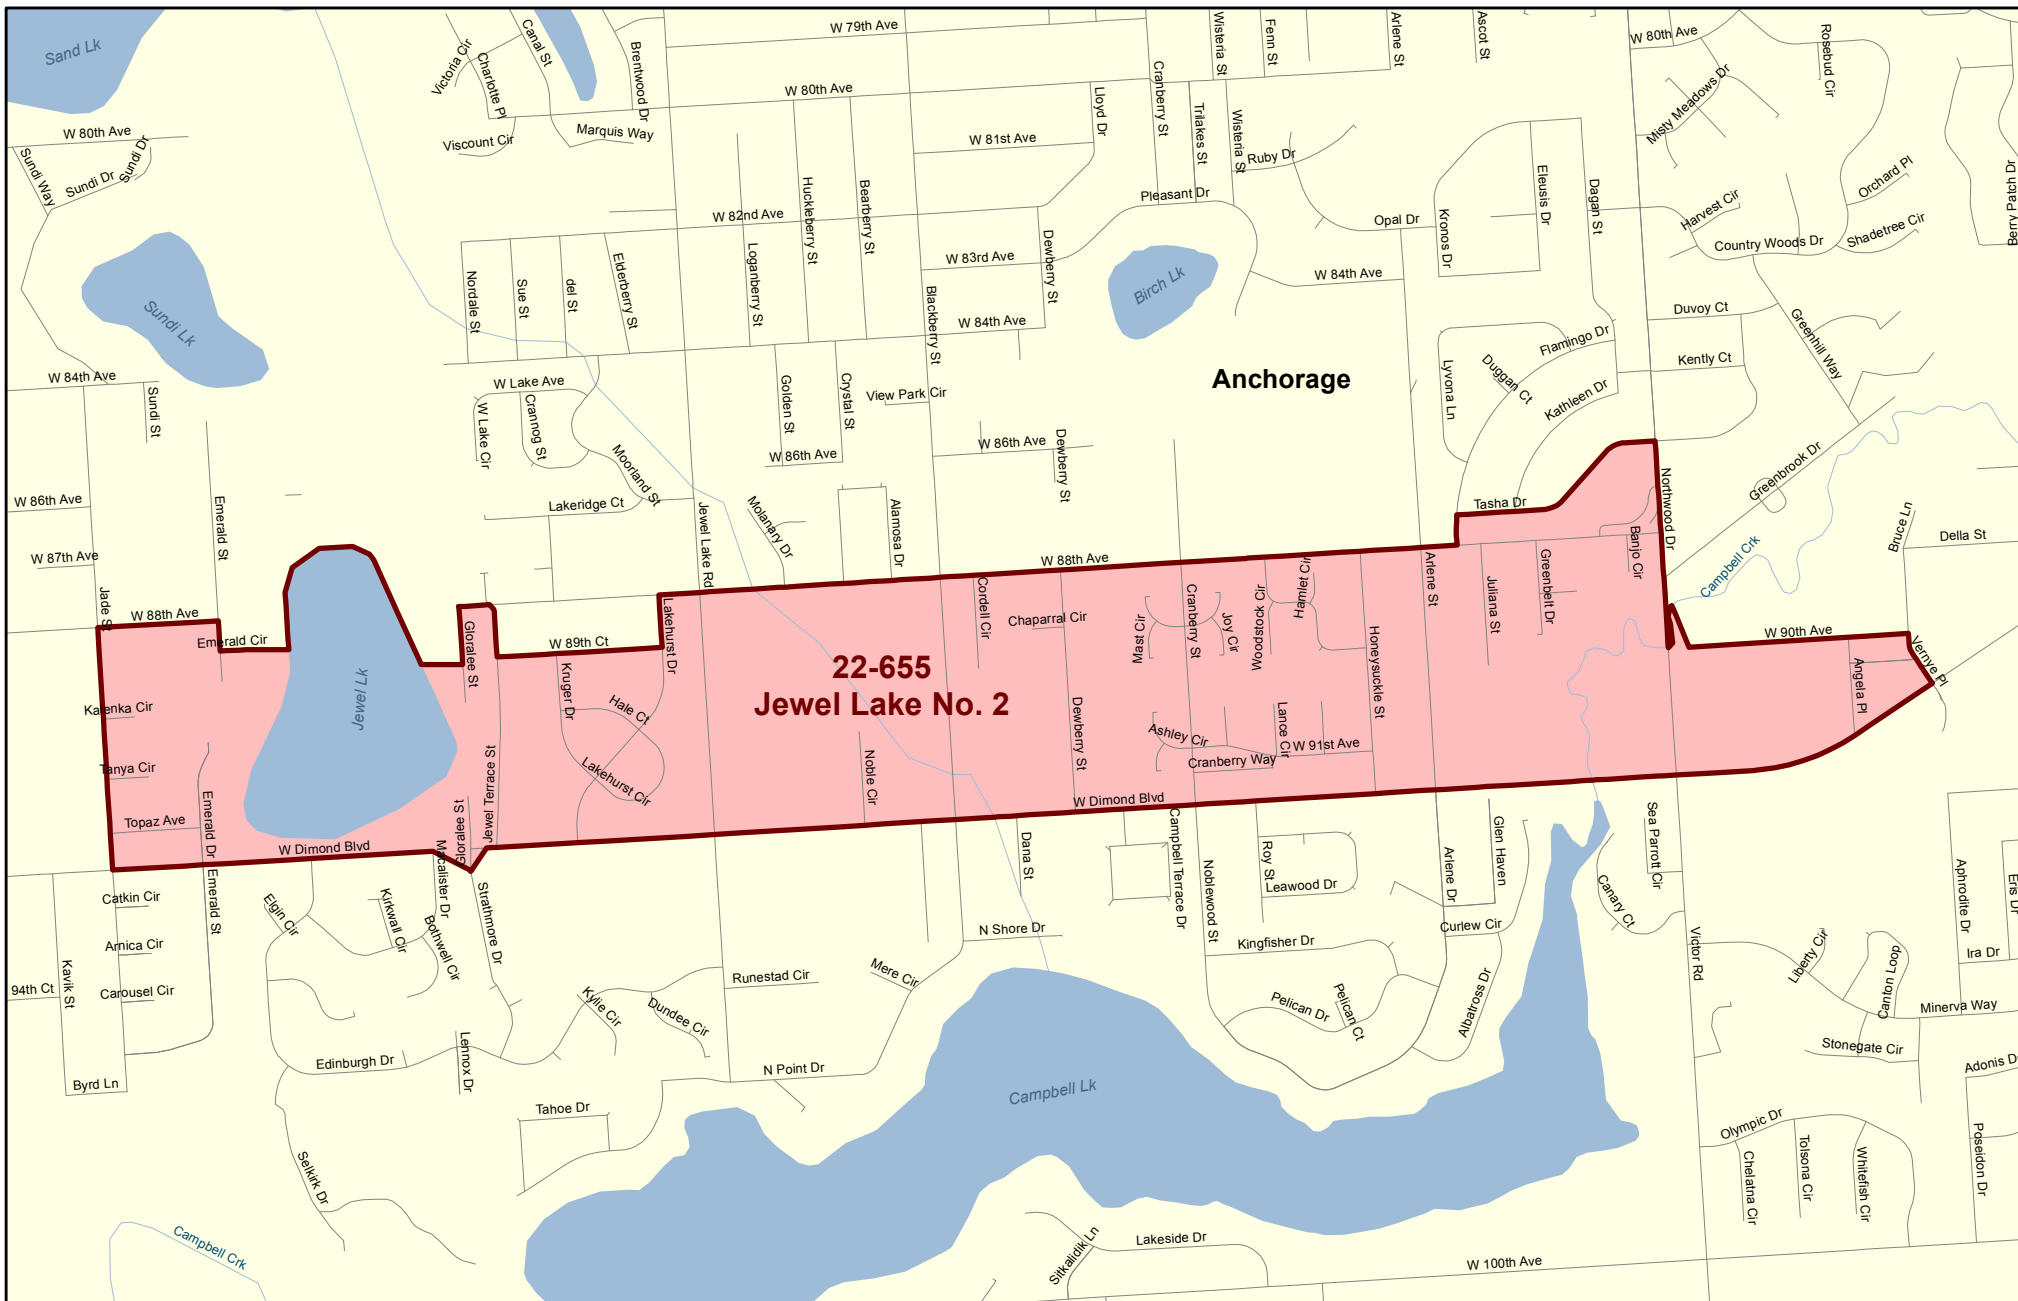

House District 22

Redistricting Plan July 14, 2013

Voting Precinct 22-640 Dimond No. 1

Redistricting Plan July 14, 2013

Voting Precinct 22-645 Kincaid

Redistricting Plan July 14, 2013

Voting Precinct 22-650 Jewel Lake No. 1

Redistricting Plan July 14, 2013

Voting Precinct 22-655 Jewel Lake No. 2

Redistricting Plan July 14, 2013

Voting Precinct 22-665 Sand Lake No. 4

Redistricting Plan July 14, 2013

Voting Precinct 22-670 Sand Lake No. 5

Redistricting Plan July 14, 2013