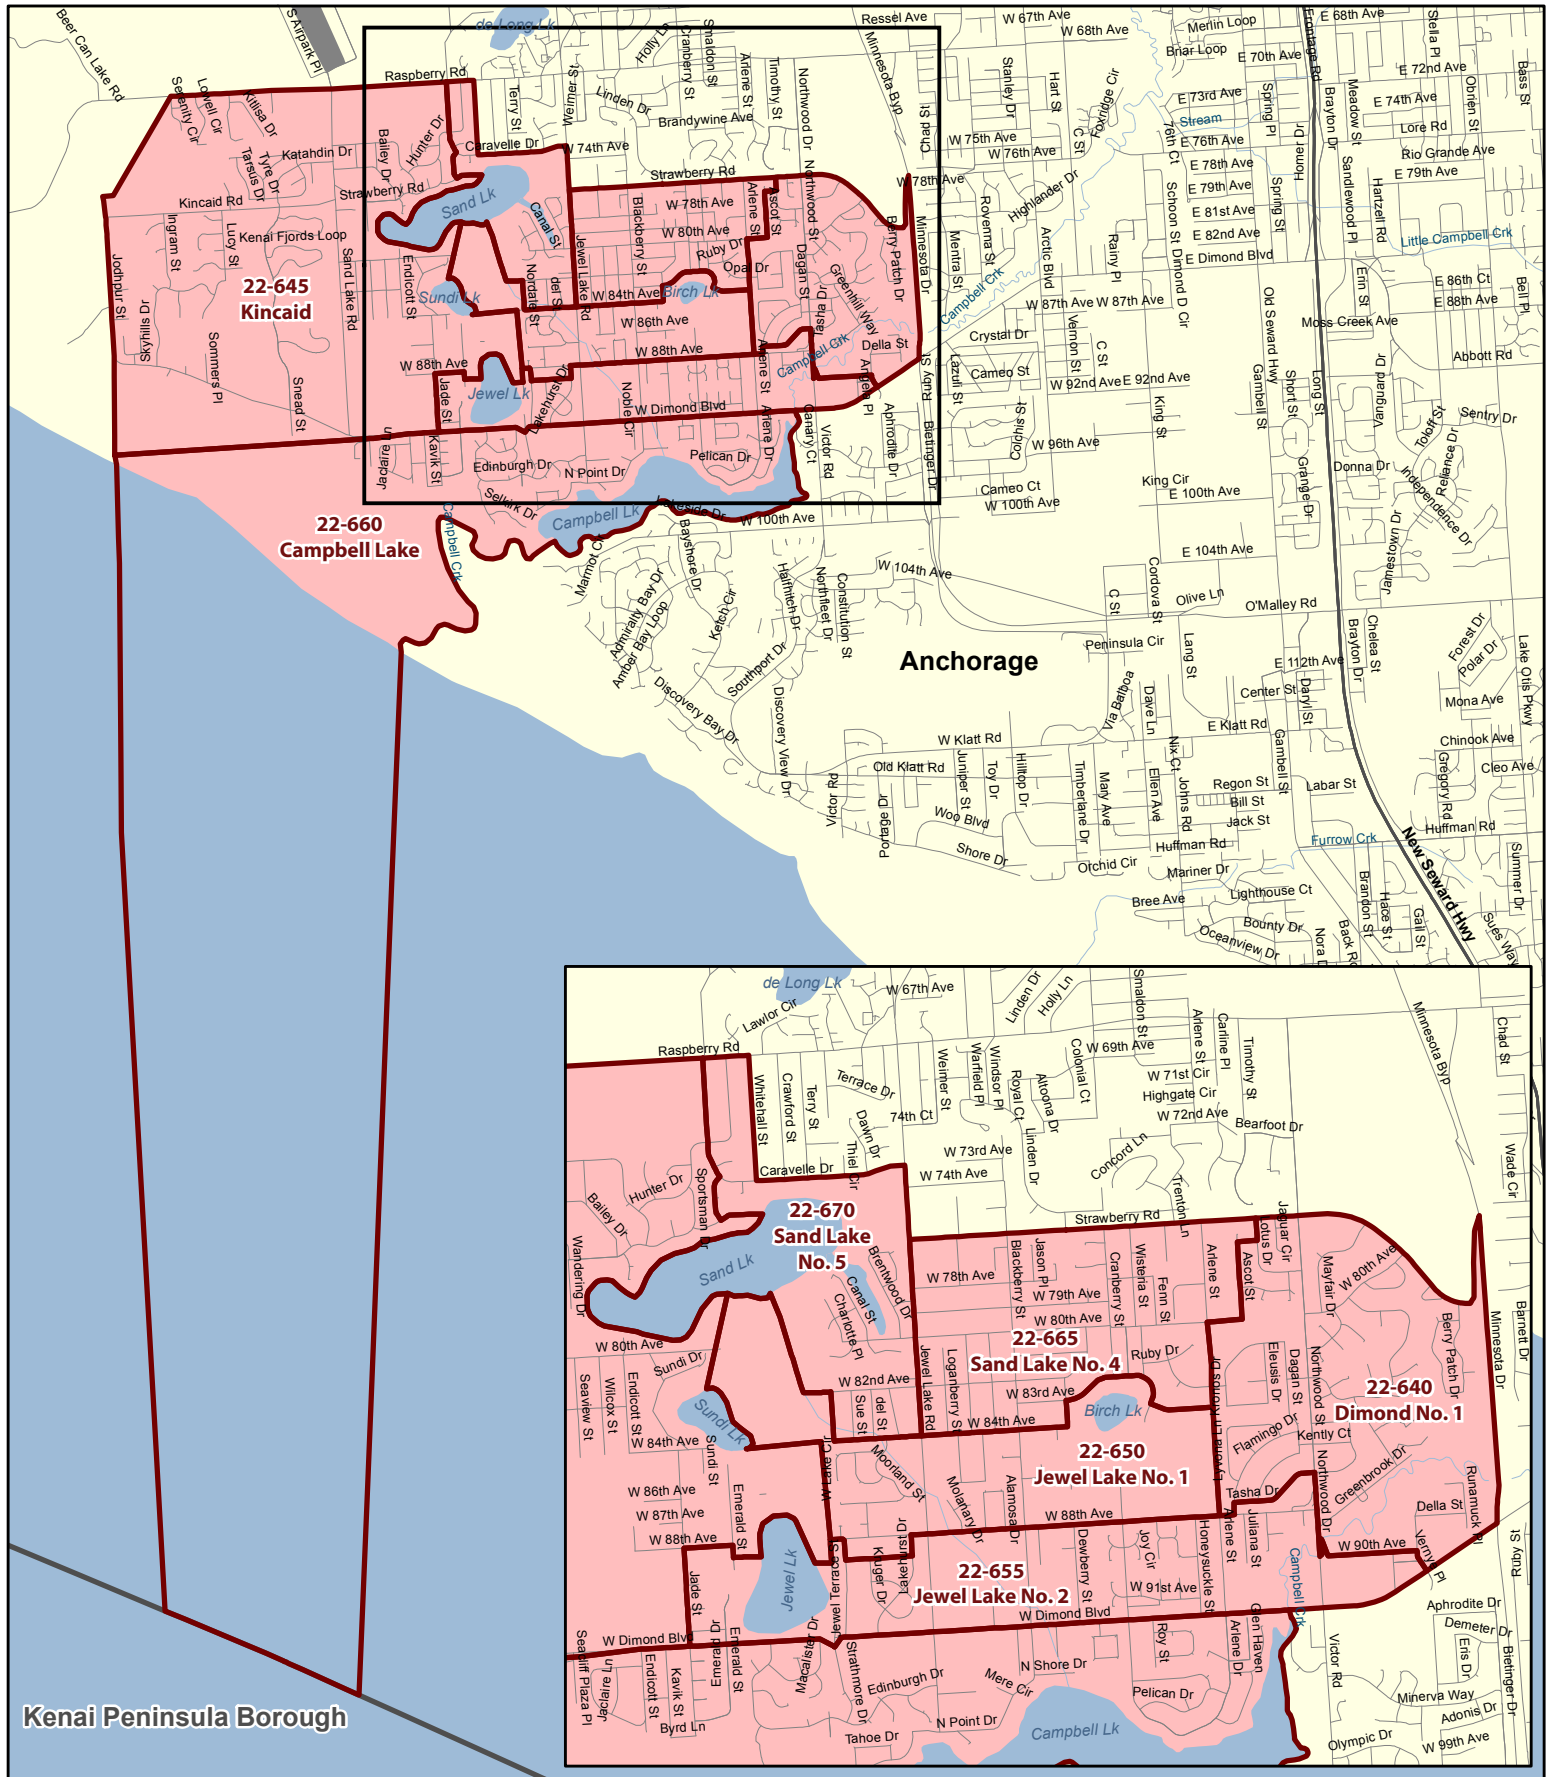

House District 22

Redistricting Plan July 14, 2013

Voting Precinct 22-640 Dimond No. 1

Redistricting Plan July 14, 2013

Voting Precinct 22-645 Kincaid

Redistricting Plan July 14, 2013

Voting Precinct 22-650 Jewel Lake No. 1

Redistricting Plan July 14, 2013

Voting Precinct 22-655 Jewel Lake No. 2

Redistricting Plan July 14, 2013

Voting Precinct 22-665 Sand Lake No. 4

Redistricting Plan July 14, 2013

Voting Precinct 22-670 Sand Lake No. 5

Redistricting Plan July 14, 2013