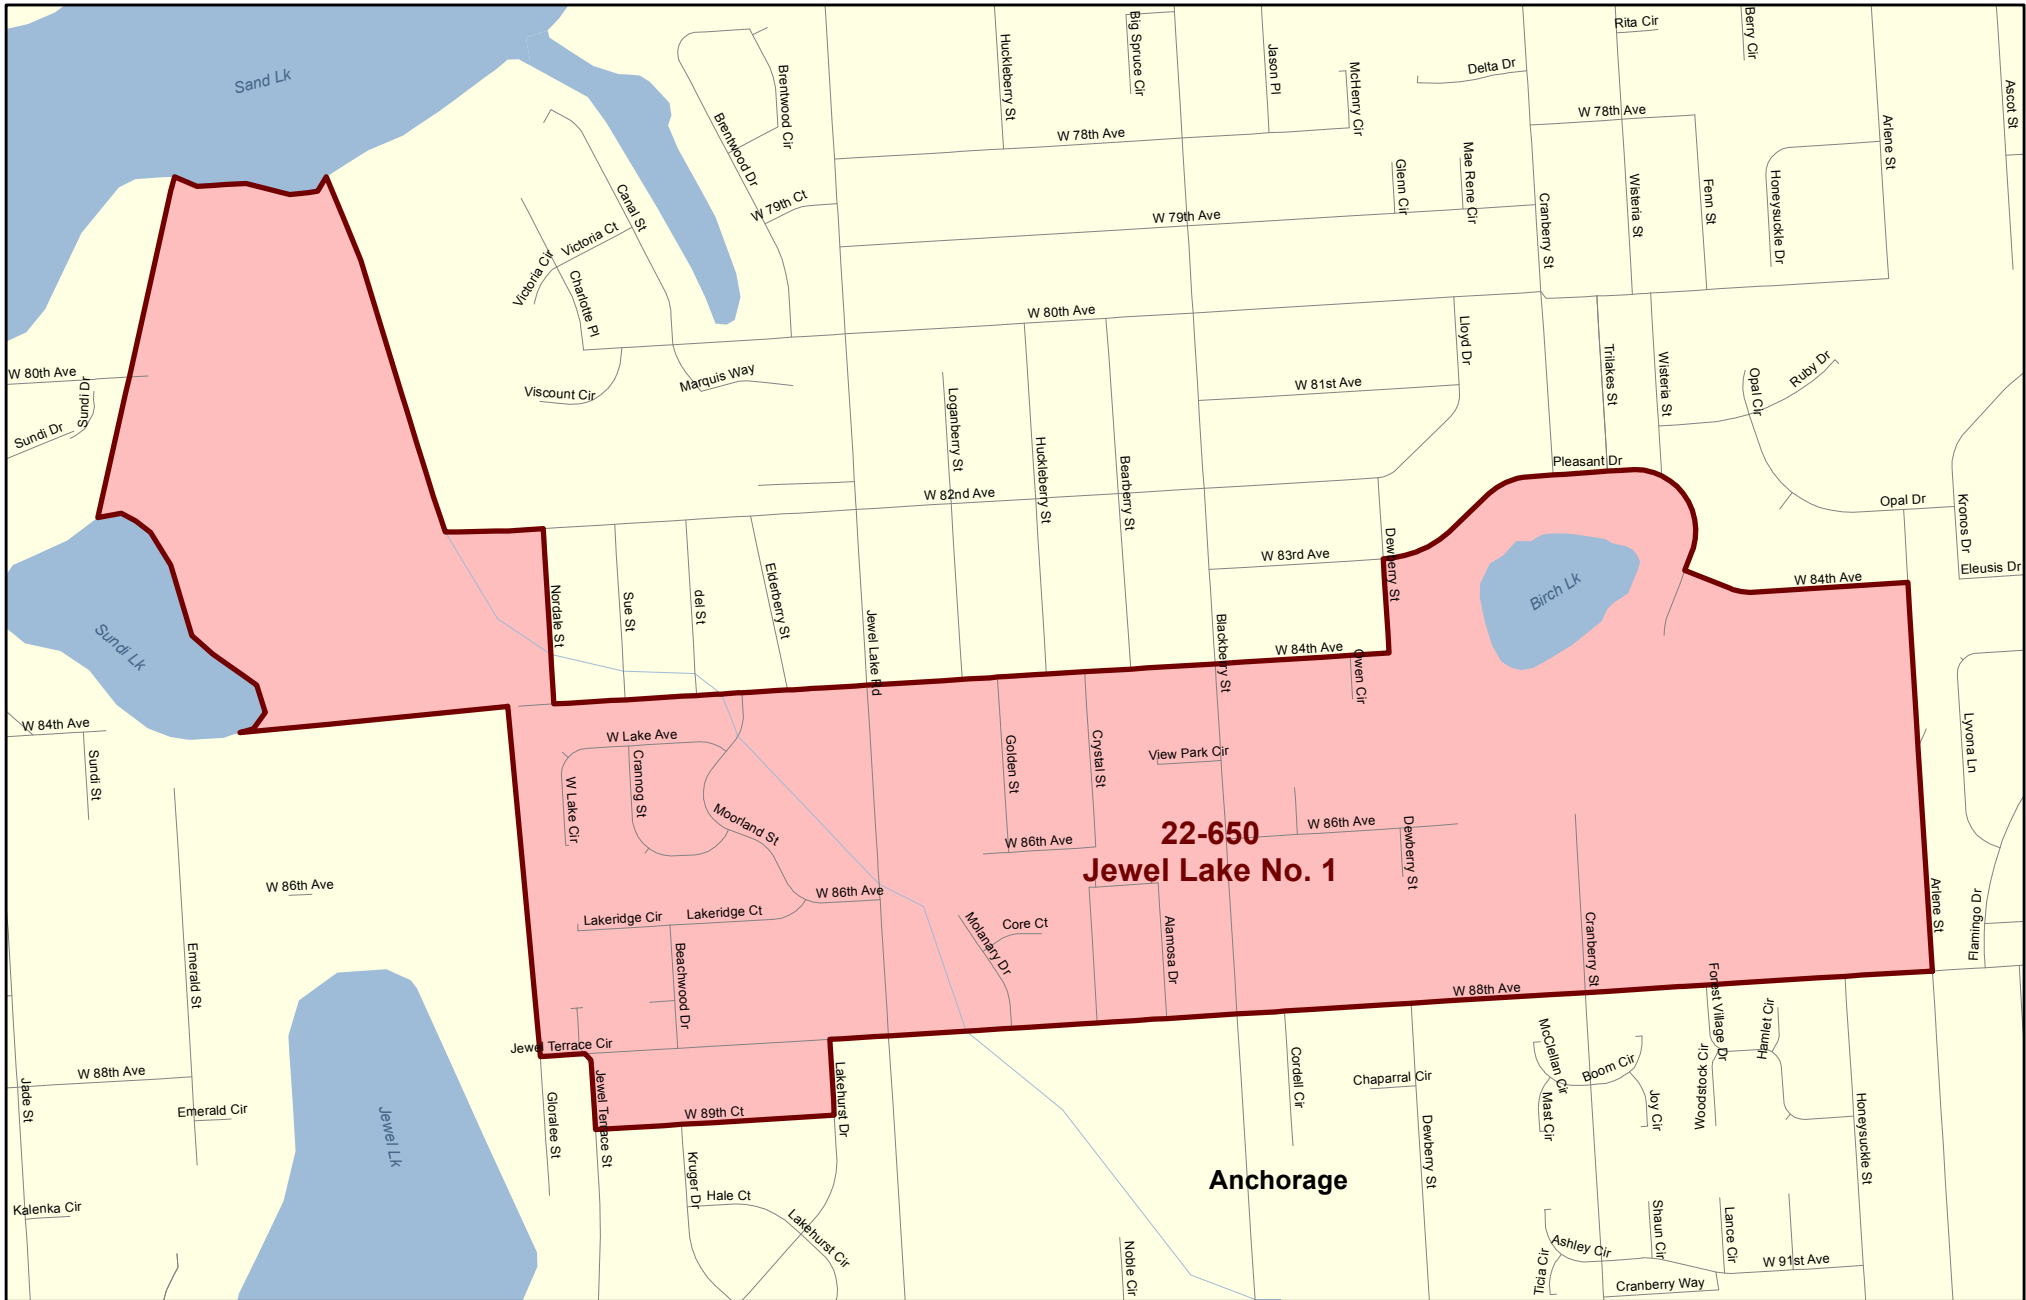

House District 22

Redistricting Plan July 14, 2013

Voting Precinct 22-640 Dimond No. 1

Redistricting Plan July 14, 2013

Voting Precinct 22-645 Kincaid

Redistricting Plan July 14, 2013

Voting Precinct 22-650 Jewel Lake No. 1

Redistricting Plan July 14, 2013

Voting Precinct 22-655 Jewel Lake No. 2

Redistricting Plan July 14, 2013

Voting Precinct 22-665 Sand Lake No. 4

Redistricting Plan July 14, 2013

Voting Precinct 22-670 Sand Lake No. 5

Redistricting Plan July 14, 2013