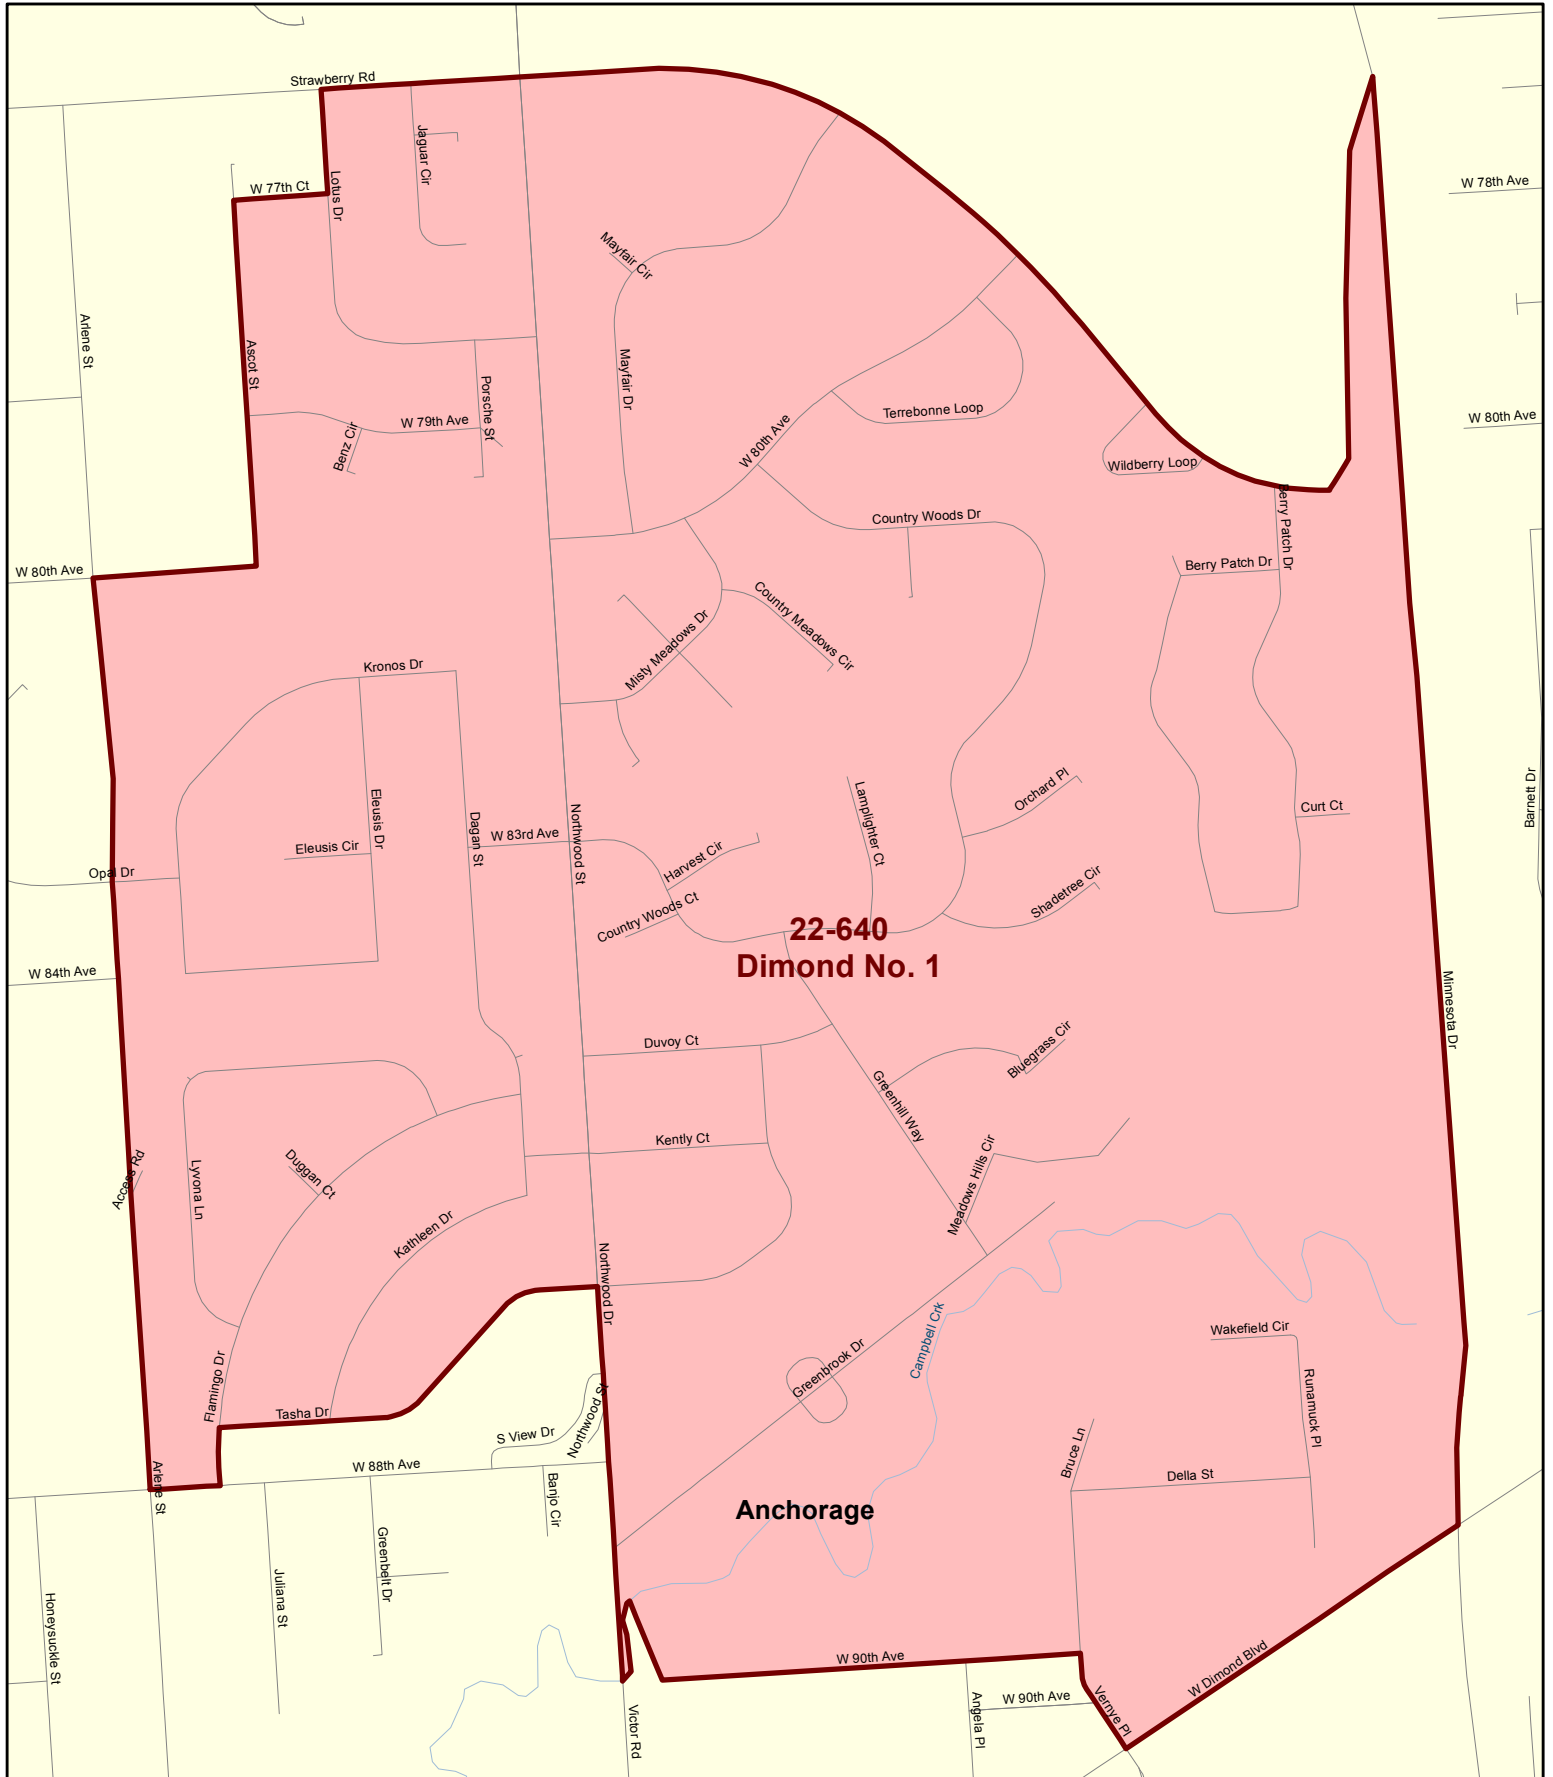

House District 22

Redistricting Plan July 14, 2013

Voting Precinct 22-640 Dimond No. 1

Redistricting Plan July 14, 2013

Voting Precinct 22-645 Kincaid

Redistricting Plan July 14, 2013

Voting Precinct 22-650 Jewel Lake No. 1

Redistricting Plan July 14, 2013

Voting Precinct 22-655 Jewel Lake No. 2

Redistricting Plan July 14, 2013

Voting Precinct 22-665 Sand Lake No. 4

Redistricting Plan July 14, 2013

Voting Precinct 22-670 Sand Lake No. 5

Redistricting Plan July 14, 2013