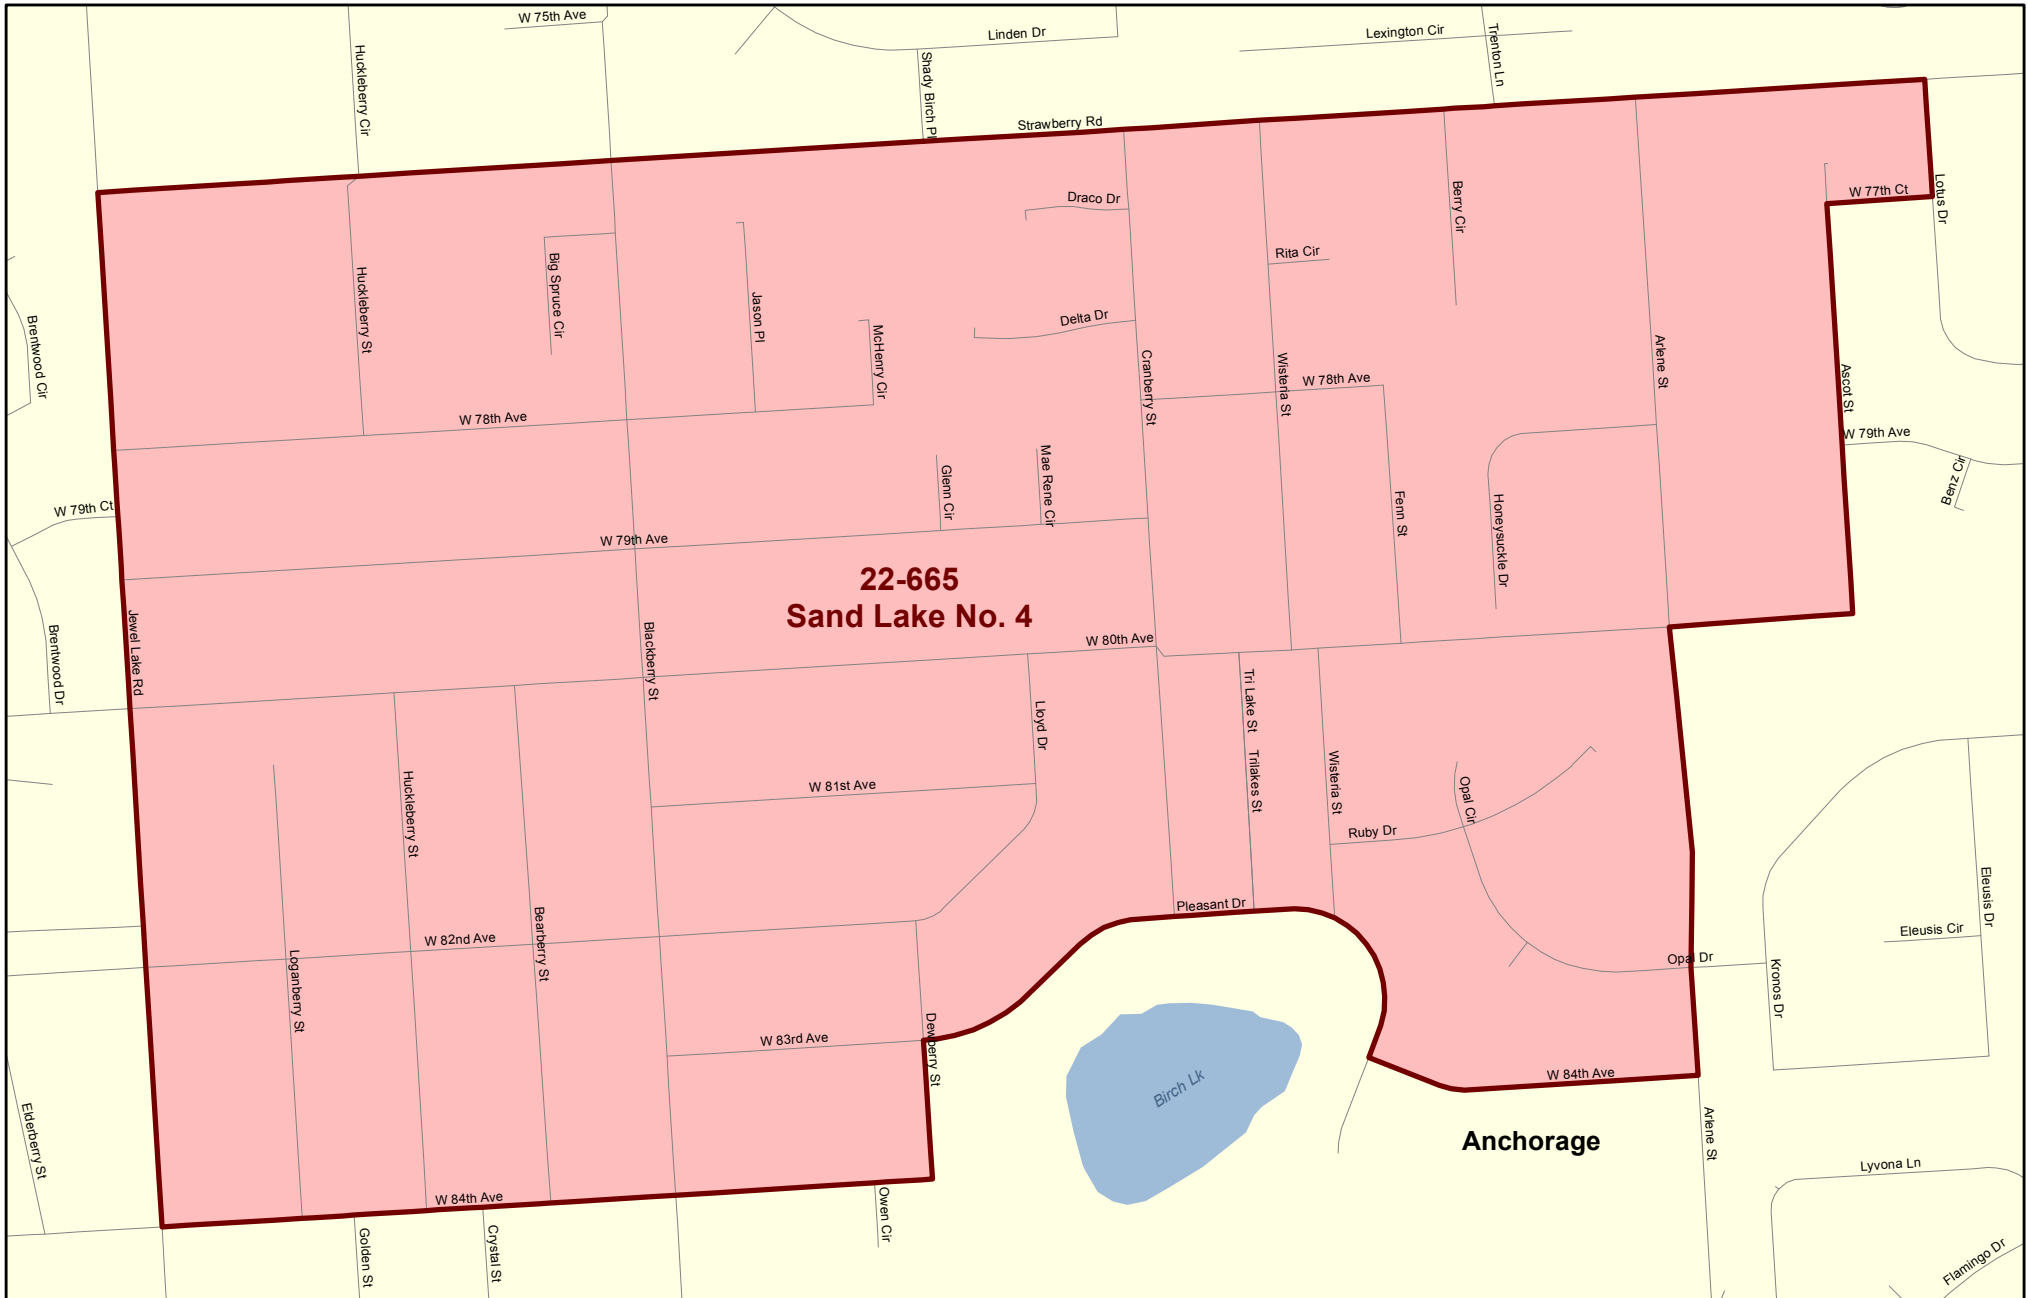

Redistricting Plan July 14, 2013

Voting Precinct 22-655 Jewel Lake No. 2

Redistricting Plan July 14, 2013

Voting Precinct 22-665 Sand Lake No. 4

Redistricting Plan July 14, 2013

Voting Precinct 22-670 Sand Lake No. 5

Redistricting Plan July 14, 2013