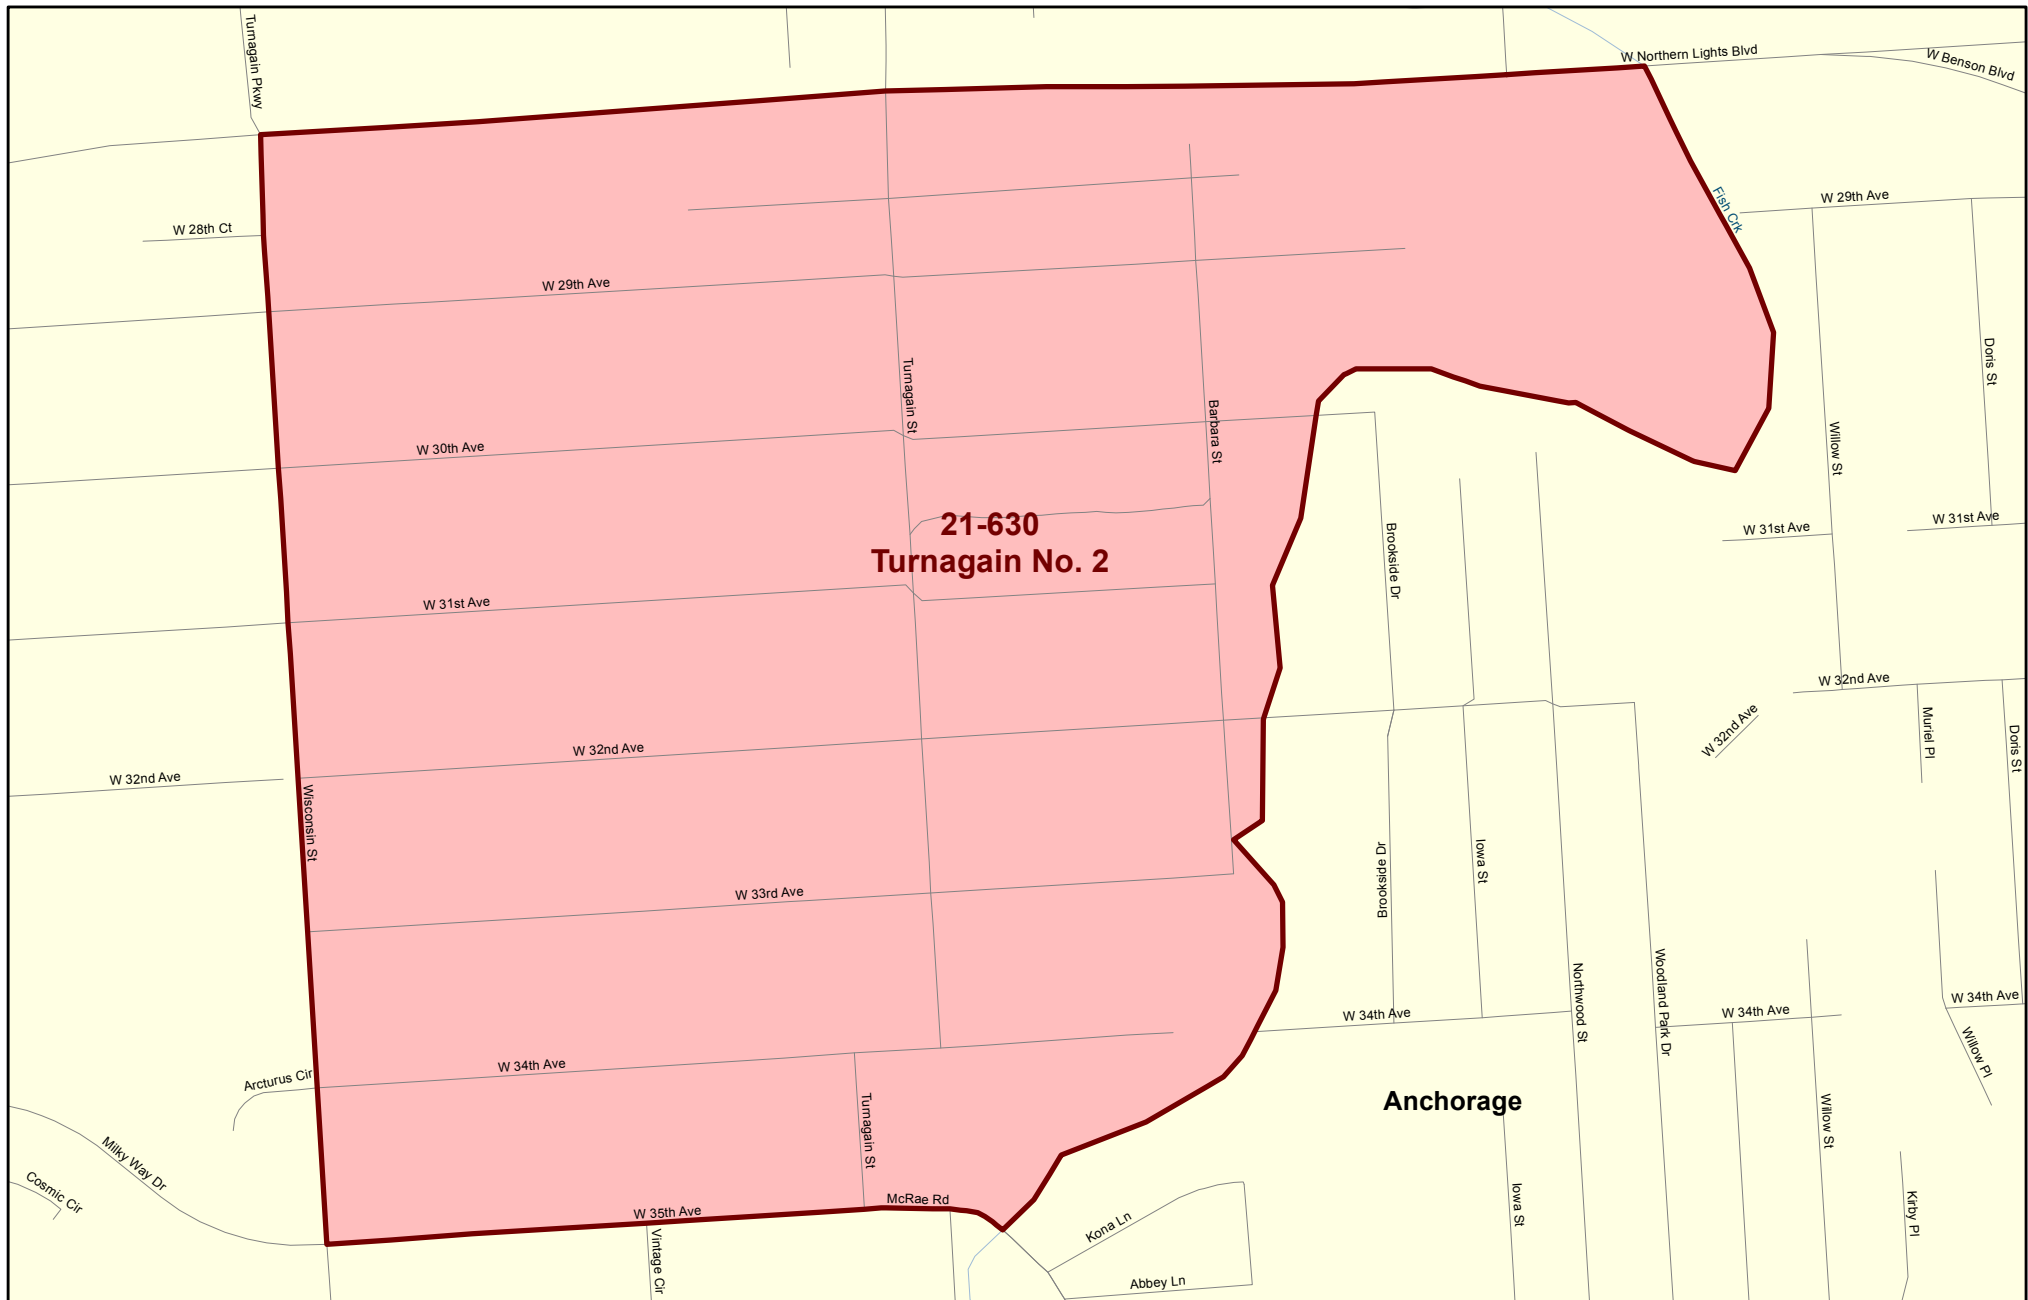

House District 21

Redistricting Plan July 14, 2013

Voting Precinct 21-600 Turnagain No. 1

Redistricting Plan July 14, 2013

Voting Precinct 21-605 Sand Lake No. 1

Redistricting Plan July 14, 2013

Voting Precinct 21-610 Sand Lake No. 2

Redistricting Plan July 14, 2013

**21-610
Sand Lake No. 2**

Anchorage

Voting Precinct 21-620 Lake Spenard

Redistricting Plan July 14, 2013

Voting Precinct 21-625 Lake Hood

Redistricting Plan July 14, 2013

Voting Precinct 21-630 Turnagain No. 2

Redistricting Plan July 14, 2013

Voting Precinct 21-635 Turnagain No. 3

Redistricting Plan July 14, 2013