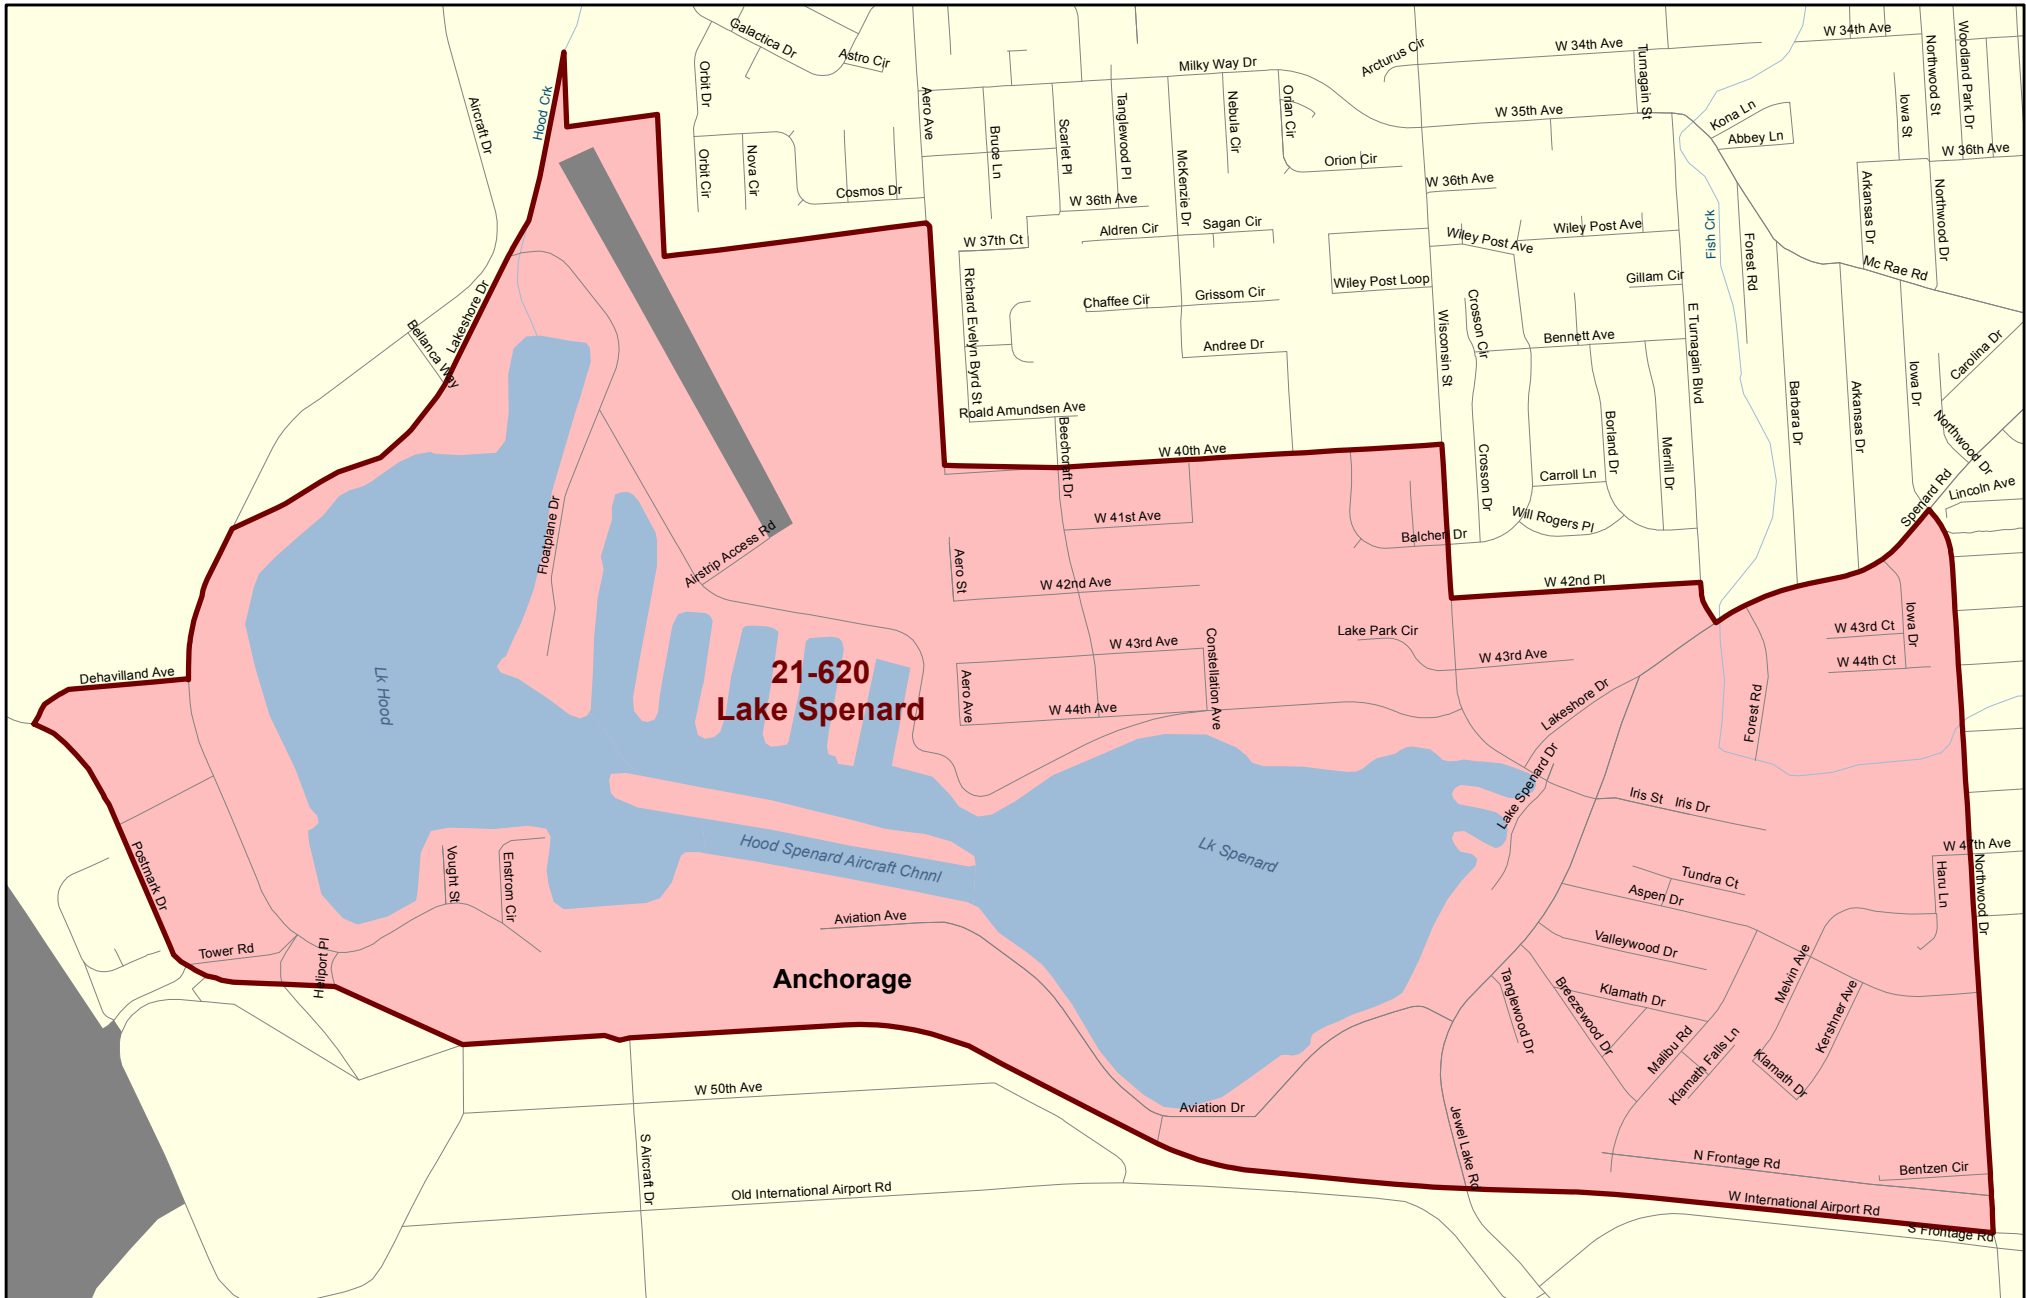

House District 21

Redistricting Plan July 14, 2013

Voting Precinct 21-600 Turnagain No. 1

Redistricting Plan July 14, 2013

Voting Precinct 21-605 Sand Lake No. 1

Redistricting Plan July 14, 2013

Voting Precinct 21-610 Sand Lake No. 2

Redistricting Plan July 14, 2013

**21-610
Sand Lake No. 2**

Anchorage

Voting Precinct 21-620 Lake Spenard

Redistricting Plan July 14, 2013

Voting Precinct 21-625 Lake Hood

Redistricting Plan July 14, 2013

Voting Precinct 21-630 Turnagain No. 2

Redistricting Plan July 14, 2013

Voting Precinct 21-635 Turnagain No. 3

Redistricting Plan July 14, 2013