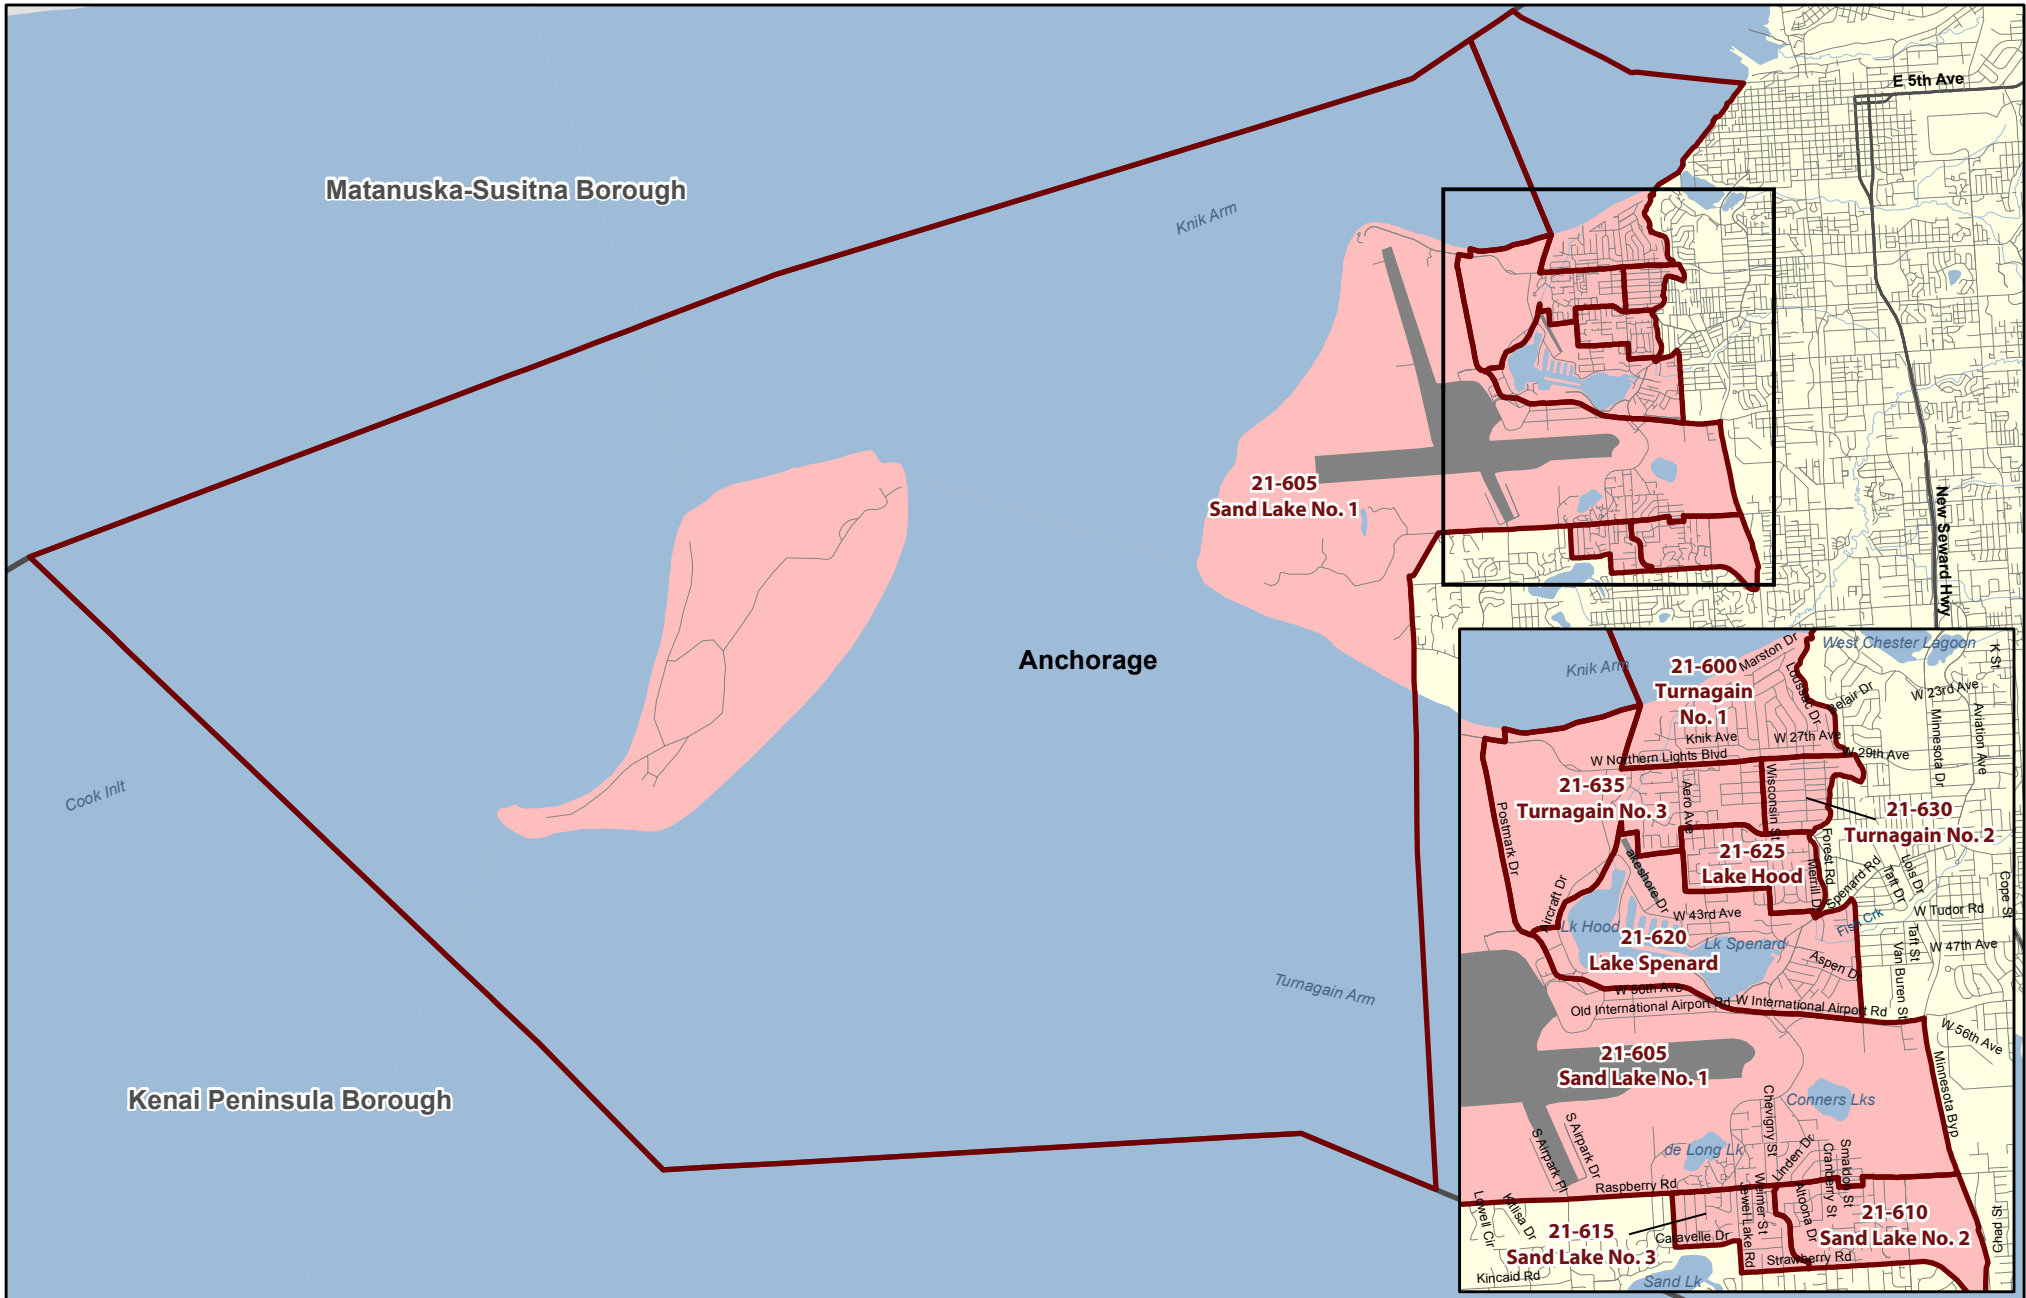

House District 21

Redistricting Plan July 14, 2013

Voting Precinct 21-600 Turnagain No. 1

Redistricting Plan July 14, 2013

Voting Precinct 21-605 Sand Lake No. 1

Redistricting Plan July 14, 2013

Voting Precinct 21-610 Sand Lake No. 2

Redistricting Plan July 14, 2013

**21-610
Sand Lake No. 2**

Anchorage

Voting Precinct 21-620 Lake Spenard

Redistricting Plan July 14, 2013

Voting Precinct 21-625 Lake Hood

Redistricting Plan July 14, 2013

Voting Precinct 21-630 Turnagain No. 2

Redistricting Plan July 14, 2013

Voting Precinct 21-635 Turnagain No. 3

Redistricting Plan July 14, 2013