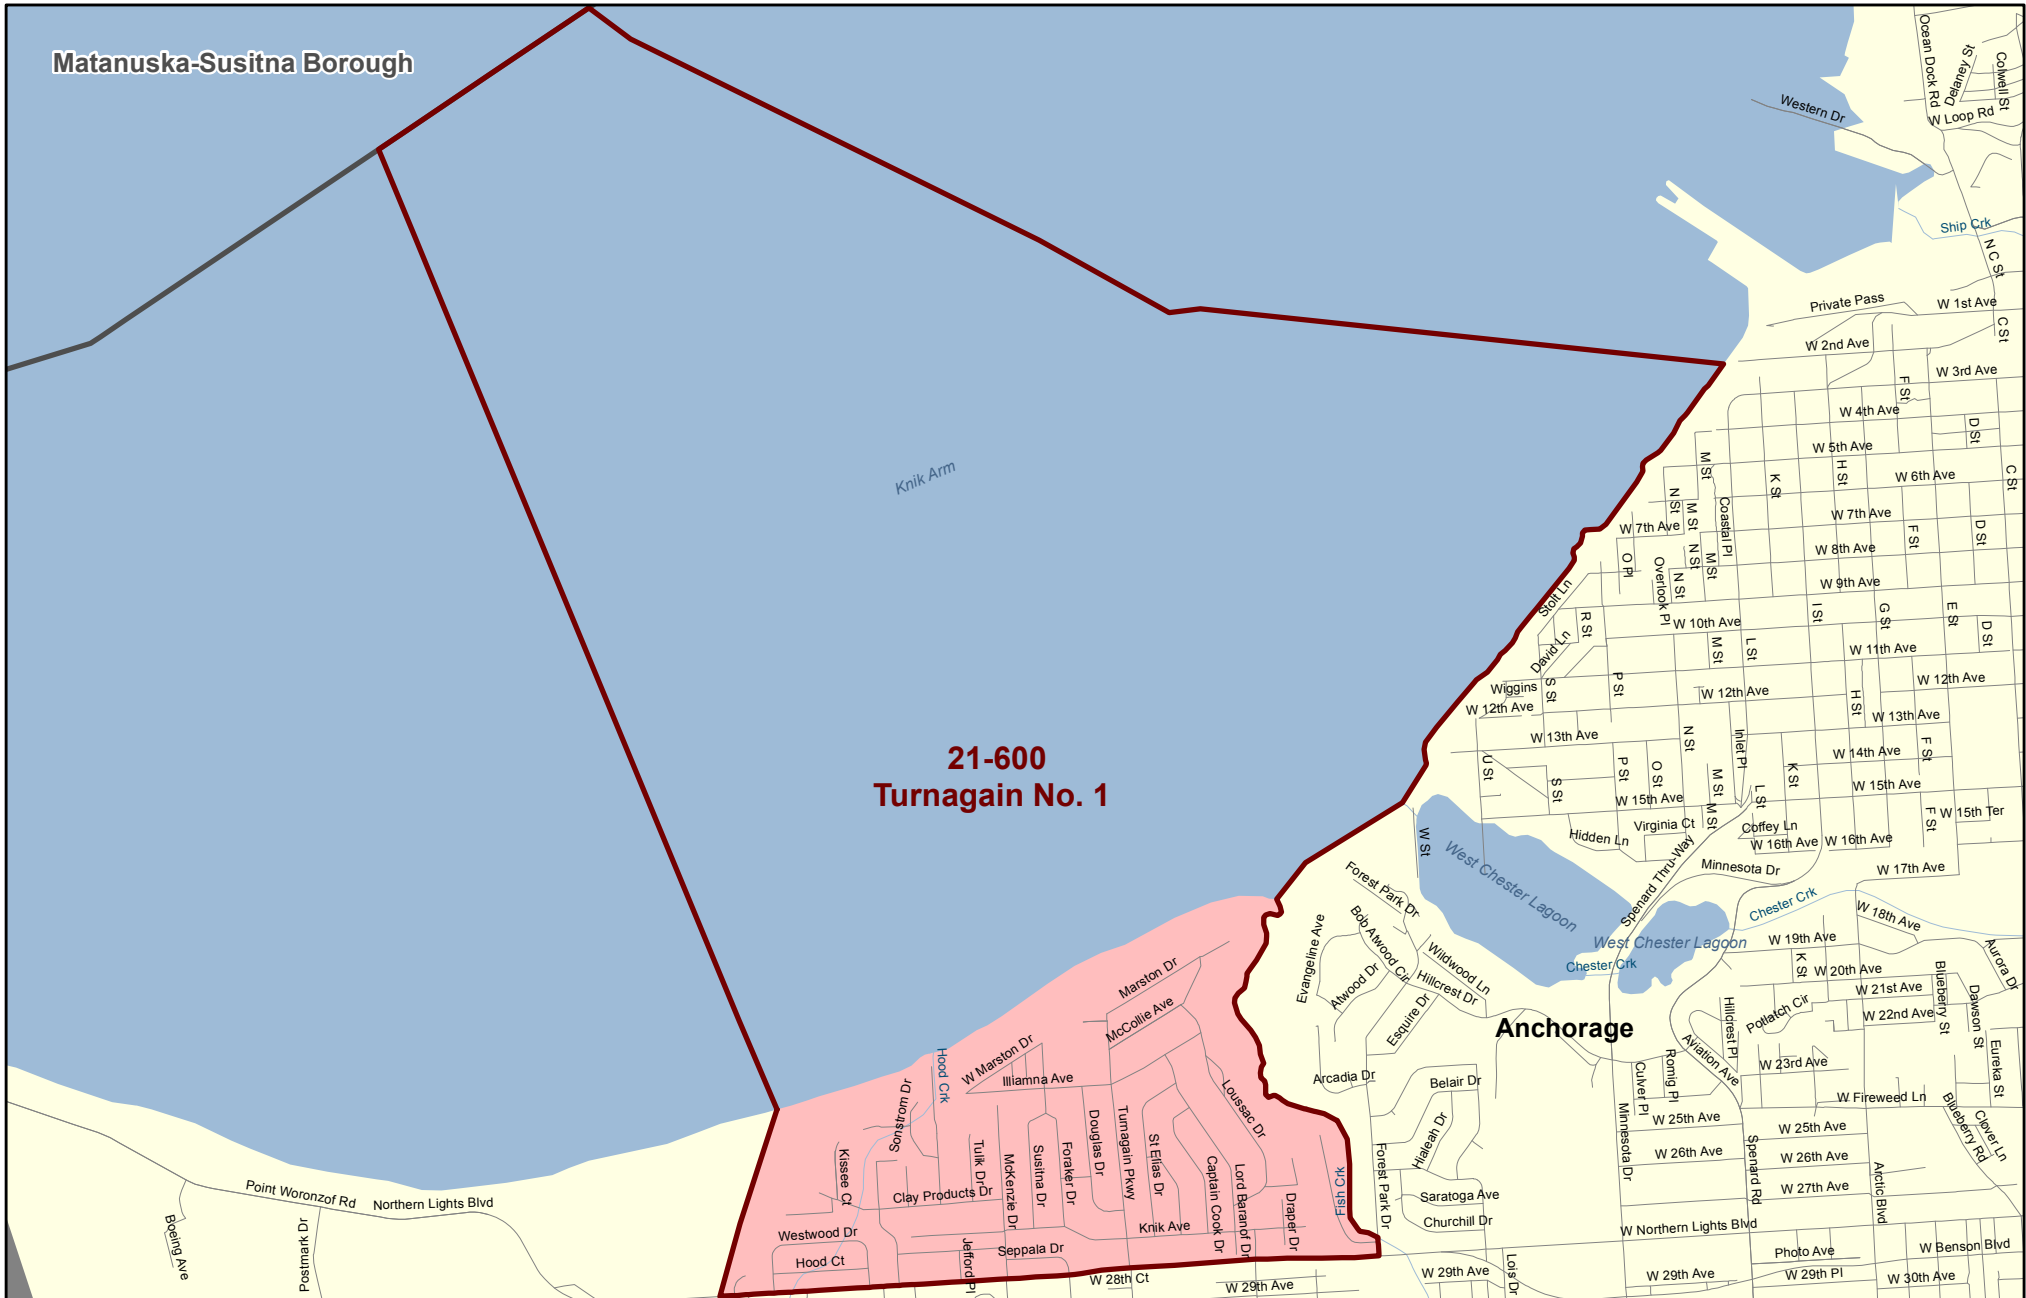

House District 21

Redistricting Plan July 14, 2013

Voting Precinct 21-600 Turnagain No. 1

Redistricting Plan July 14, 2013

Voting Precinct 21-605 Sand Lake No. 1

Redistricting Plan July 14, 2013

Voting Precinct 21-610 Sand Lake No. 2

Redistricting Plan July 14, 2013

**21-610
Sand Lake No. 2**

Anchorage

Voting Precinct 21-620 Lake Spenard

Redistricting Plan July 14, 2013

Voting Precinct 21-625 Lake Hood

Redistricting Plan July 14, 2013

Voting Precinct 21-630 Turnagain No. 2

Redistricting Plan July 14, 2013

Voting Precinct 21-635 Turnagain No. 3

Redistricting Plan July 14, 2013