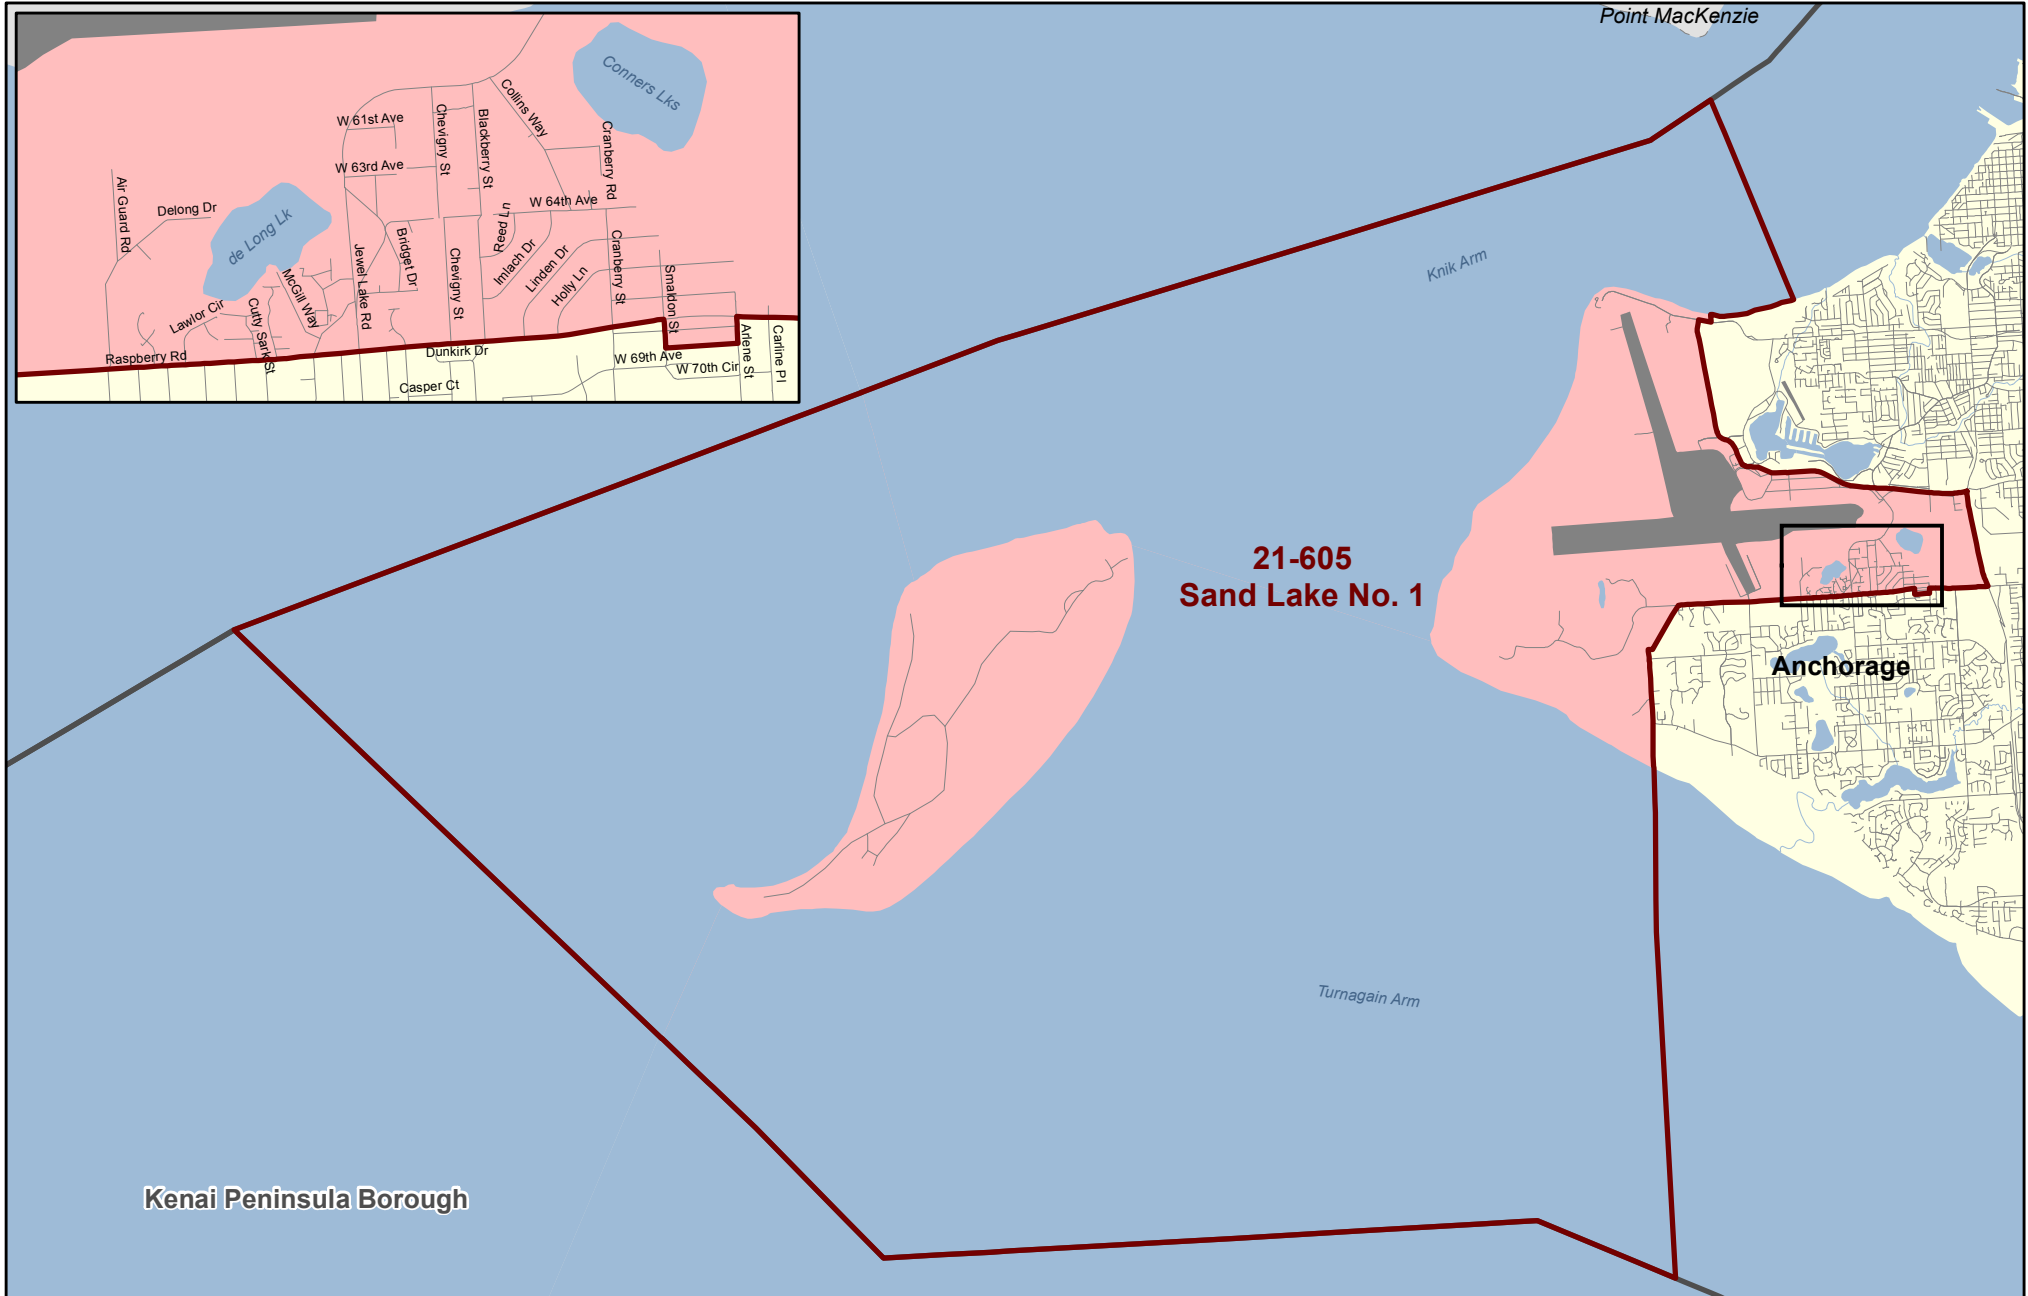

House District 21

Redistricting Plan July 14, 2013

Voting Precinct 21-600 Turnagain No. 1

Redistricting Plan July 14, 2013

Voting Precinct 21-605 Sand Lake No. 1

Redistricting Plan July 14, 2013

Voting Precinct 21-610 Sand Lake No. 2

Redistricting Plan July 14, 2013

**21-610
Sand Lake No. 2**

Anchorage

Voting Precinct 21-620 Lake Spenard

Redistricting Plan July 14, 2013

Voting Precinct 21-625 Lake Hood

Redistricting Plan July 14, 2013

Voting Precinct 21-630 Turnagain No. 2

Redistricting Plan July 14, 2013

Voting Precinct 21-635 Turnagain No. 3

Redistricting Plan July 14, 2013