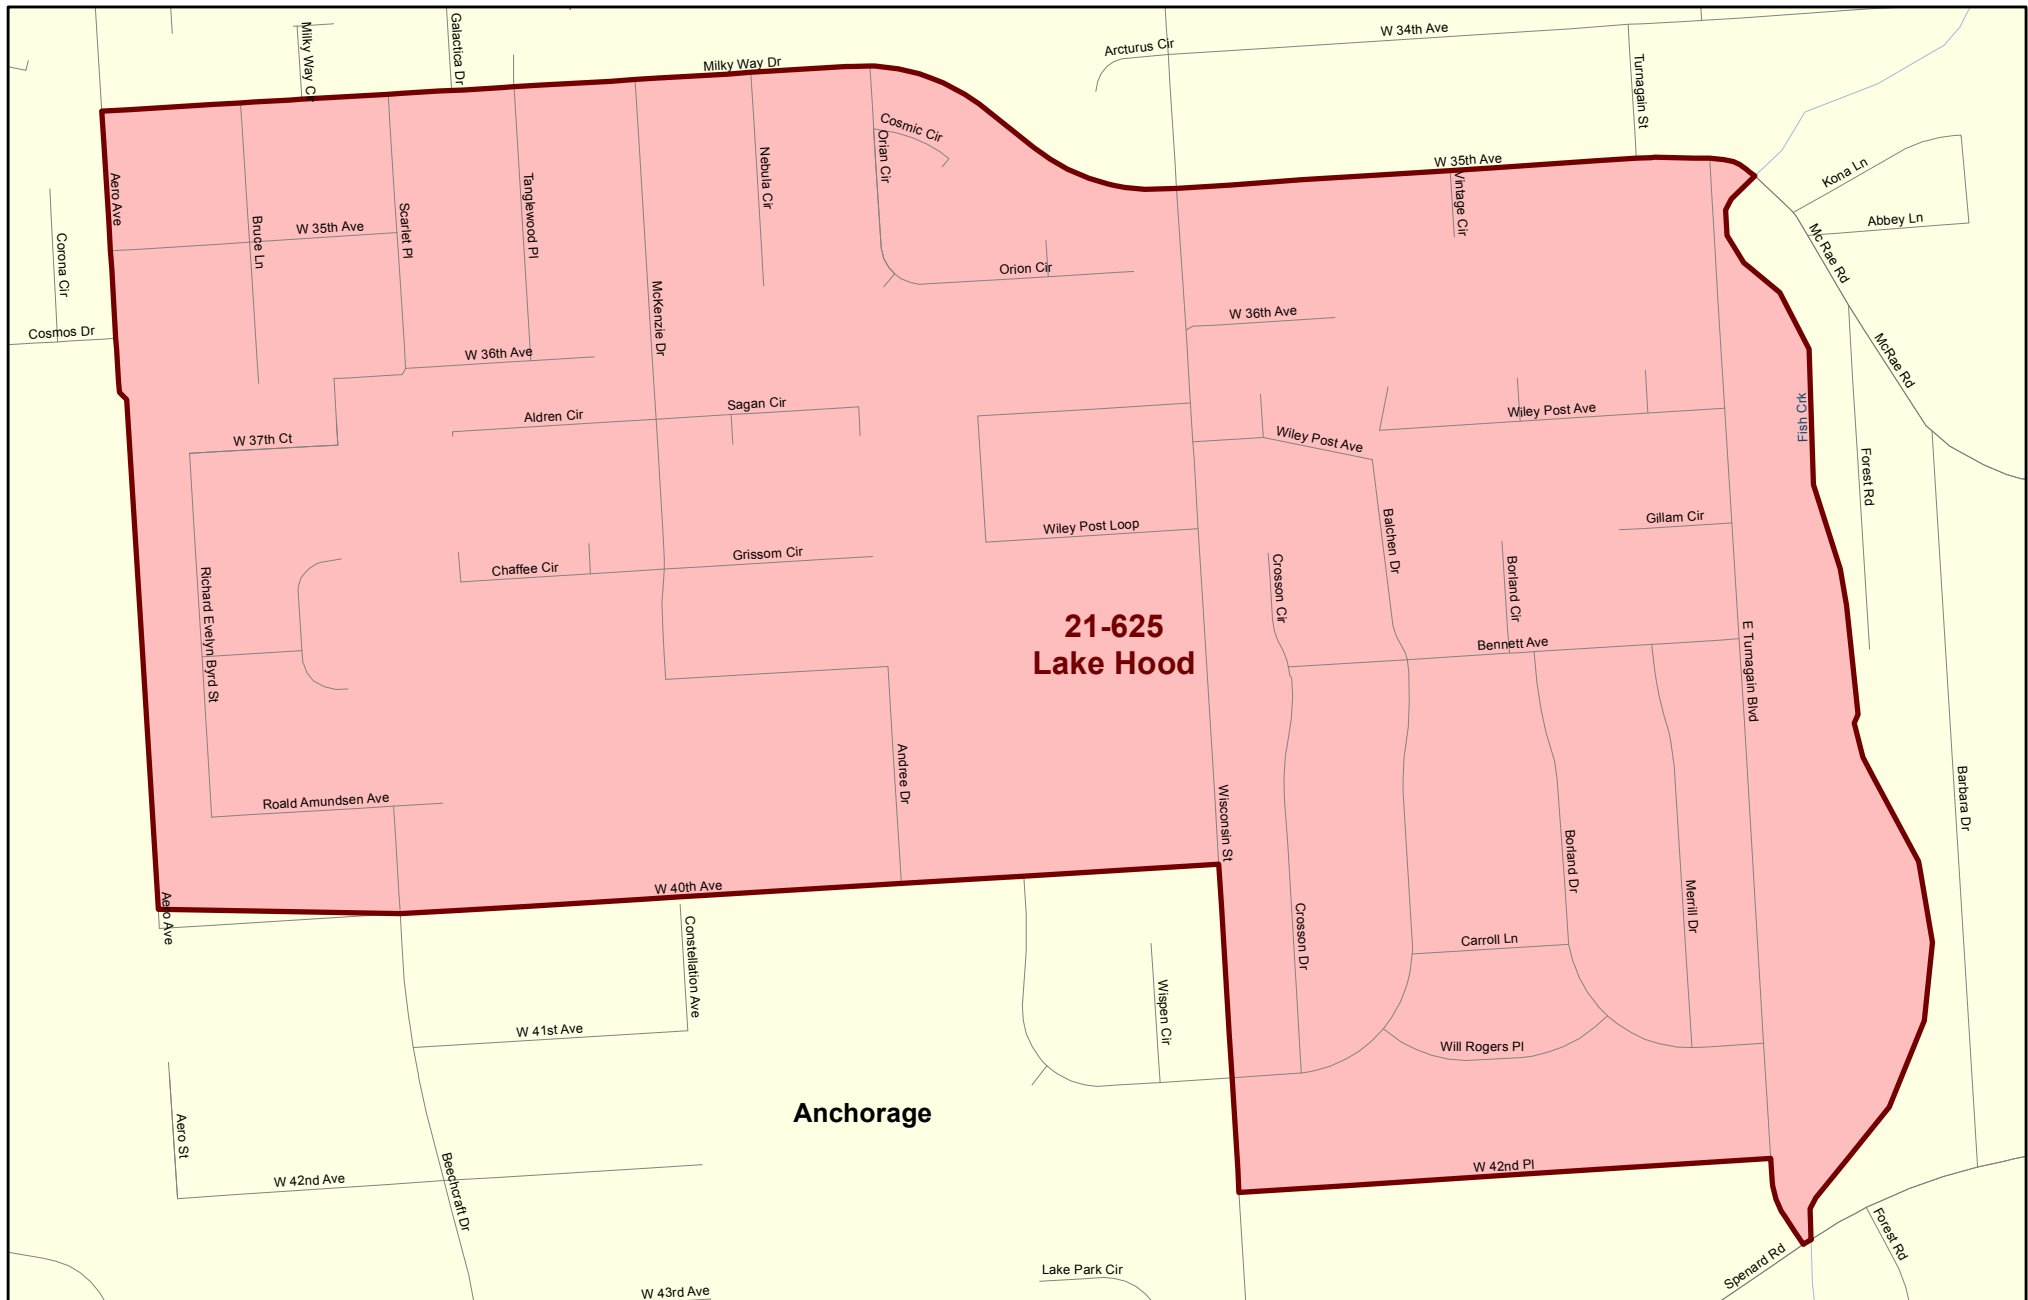

House District 21

Redistricting Plan July 14, 2013

Voting Precinct 21-600 Turnagain No. 1

Redistricting Plan July 14, 2013

Voting Precinct 21-605 Sand Lake No. 1

Redistricting Plan July 14, 2013

Voting Precinct 21-610 Sand Lake No. 2

Redistricting Plan July 14, 2013

**21-610
Sand Lake No. 2**

Anchorage

Voting Precinct 21-620 Lake Spenard

Redistricting Plan July 14, 2013

Voting Precinct 21-625 Lake Hood

Redistricting Plan July 14, 2013

Voting Precinct 21-630 Turnagain No. 2

Redistricting Plan July 14, 2013

Voting Precinct 21-635 Turnagain No. 3

Redistricting Plan July 14, 2013