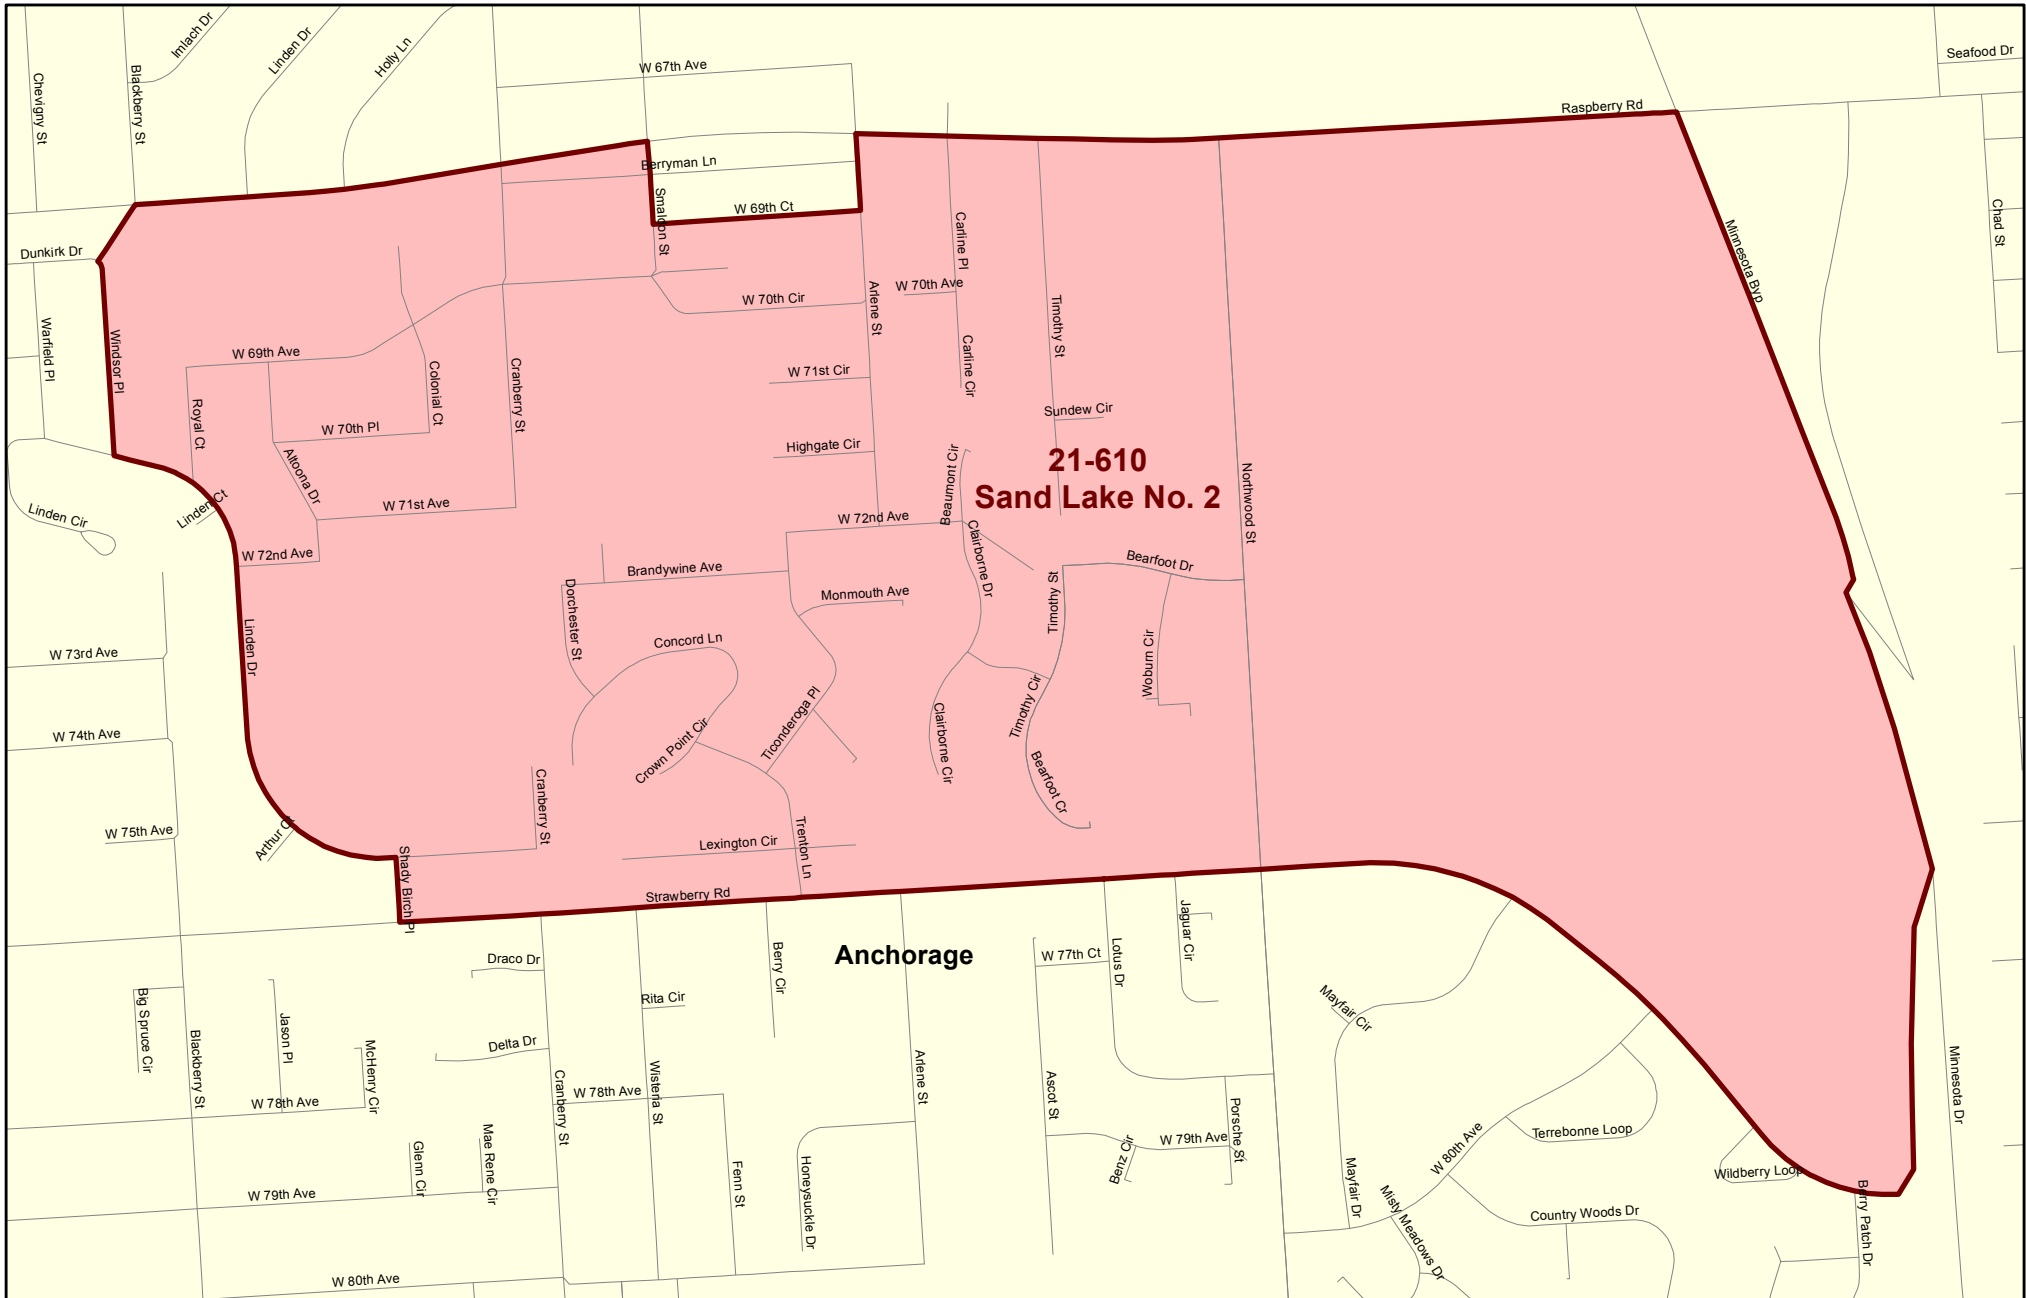

House District 21

Redistricting Plan July 14, 2013

Voting Precinct 21-600 Turnagain No. 1

Redistricting Plan July 14, 2013

Voting Precinct 21-605 Sand Lake No. 1

Redistricting Plan July 14, 2013

Voting Precinct 21-610 Sand Lake No. 2

Redistricting Plan July 14, 2013

**21-610
Sand Lake No. 2**

Anchorage

Voting Precinct 21-620 Lake Spenard

Redistricting Plan July 14, 2013

Voting Precinct 21-625 Lake Hood

Redistricting Plan July 14, 2013

Voting Precinct 21-630 Turnagain No. 2

Redistricting Plan July 14, 2013

Voting Precinct 21-635 Turnagain No. 3

Redistricting Plan July 14, 2013