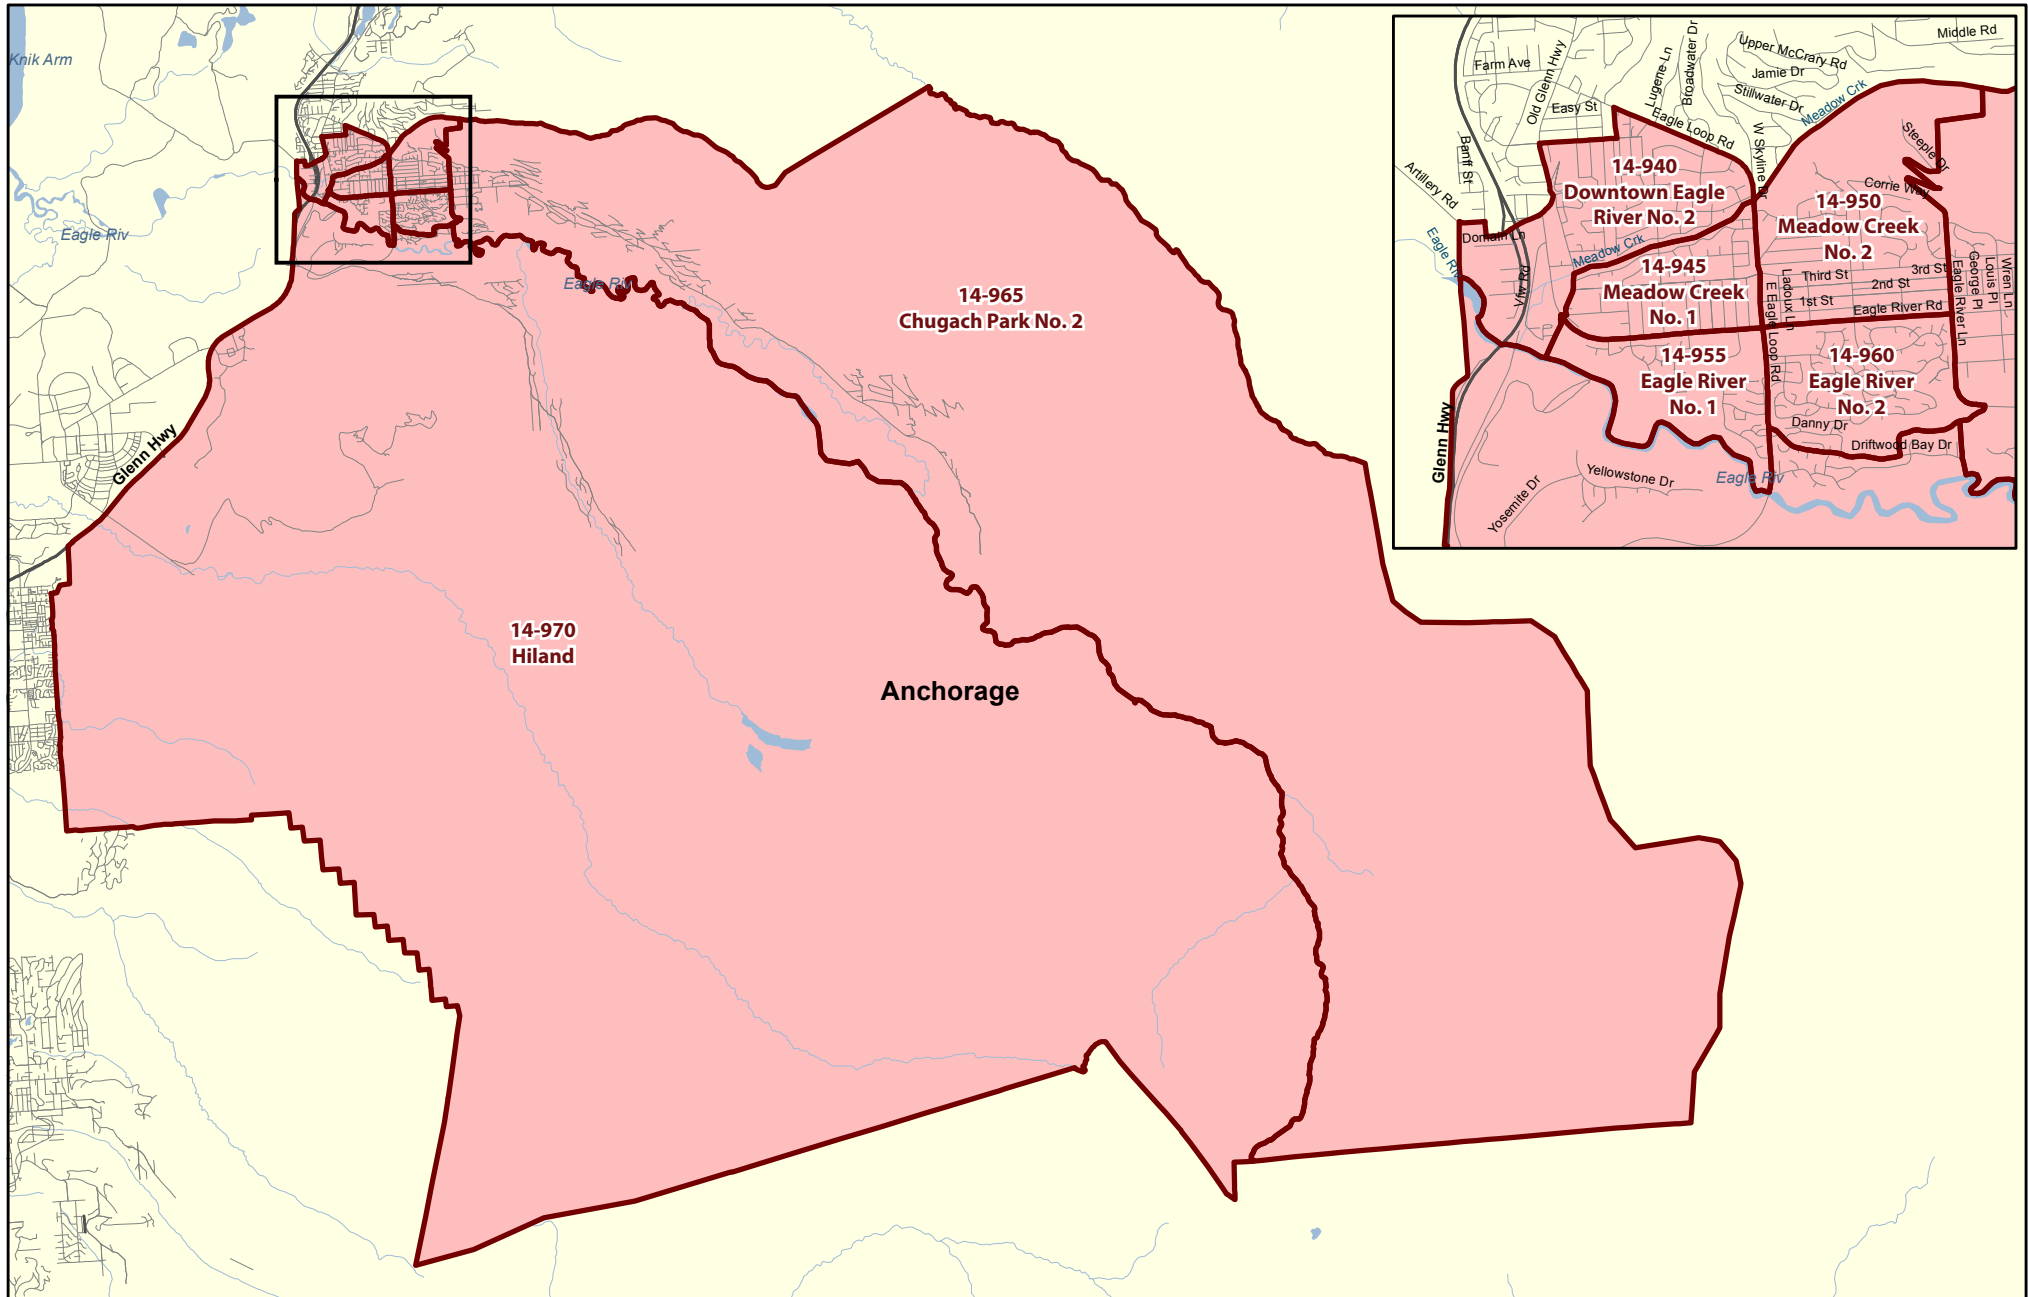

House District 14

Redistricting Plan July 14, 2013

Voting Precinct 14-965 Chugach Park No. 2

Redistricting Plan July 14, 2013

**14-965
Chugach Park No. 2**

Anchorage

Eagle Riv

Glenn Hwy

Meadow Crk

Steeply St

New England Dr

3rd St

1st St

Eagle River Ln

Wien Ln

Greenhouse St

Eagle River Ln

Driftwood Bay Dr

Trailhead Ave

E Stonehill Dr

River Park Dr

Waterfall Dr

Hiland Dr

Wid Mountain Dr

Brownie Dr

Upper Canyon Dr

Stewart Dr

Mile Hwy

Birchwood

Eagle River Rd

W Lake Dr

Glacier View Dr