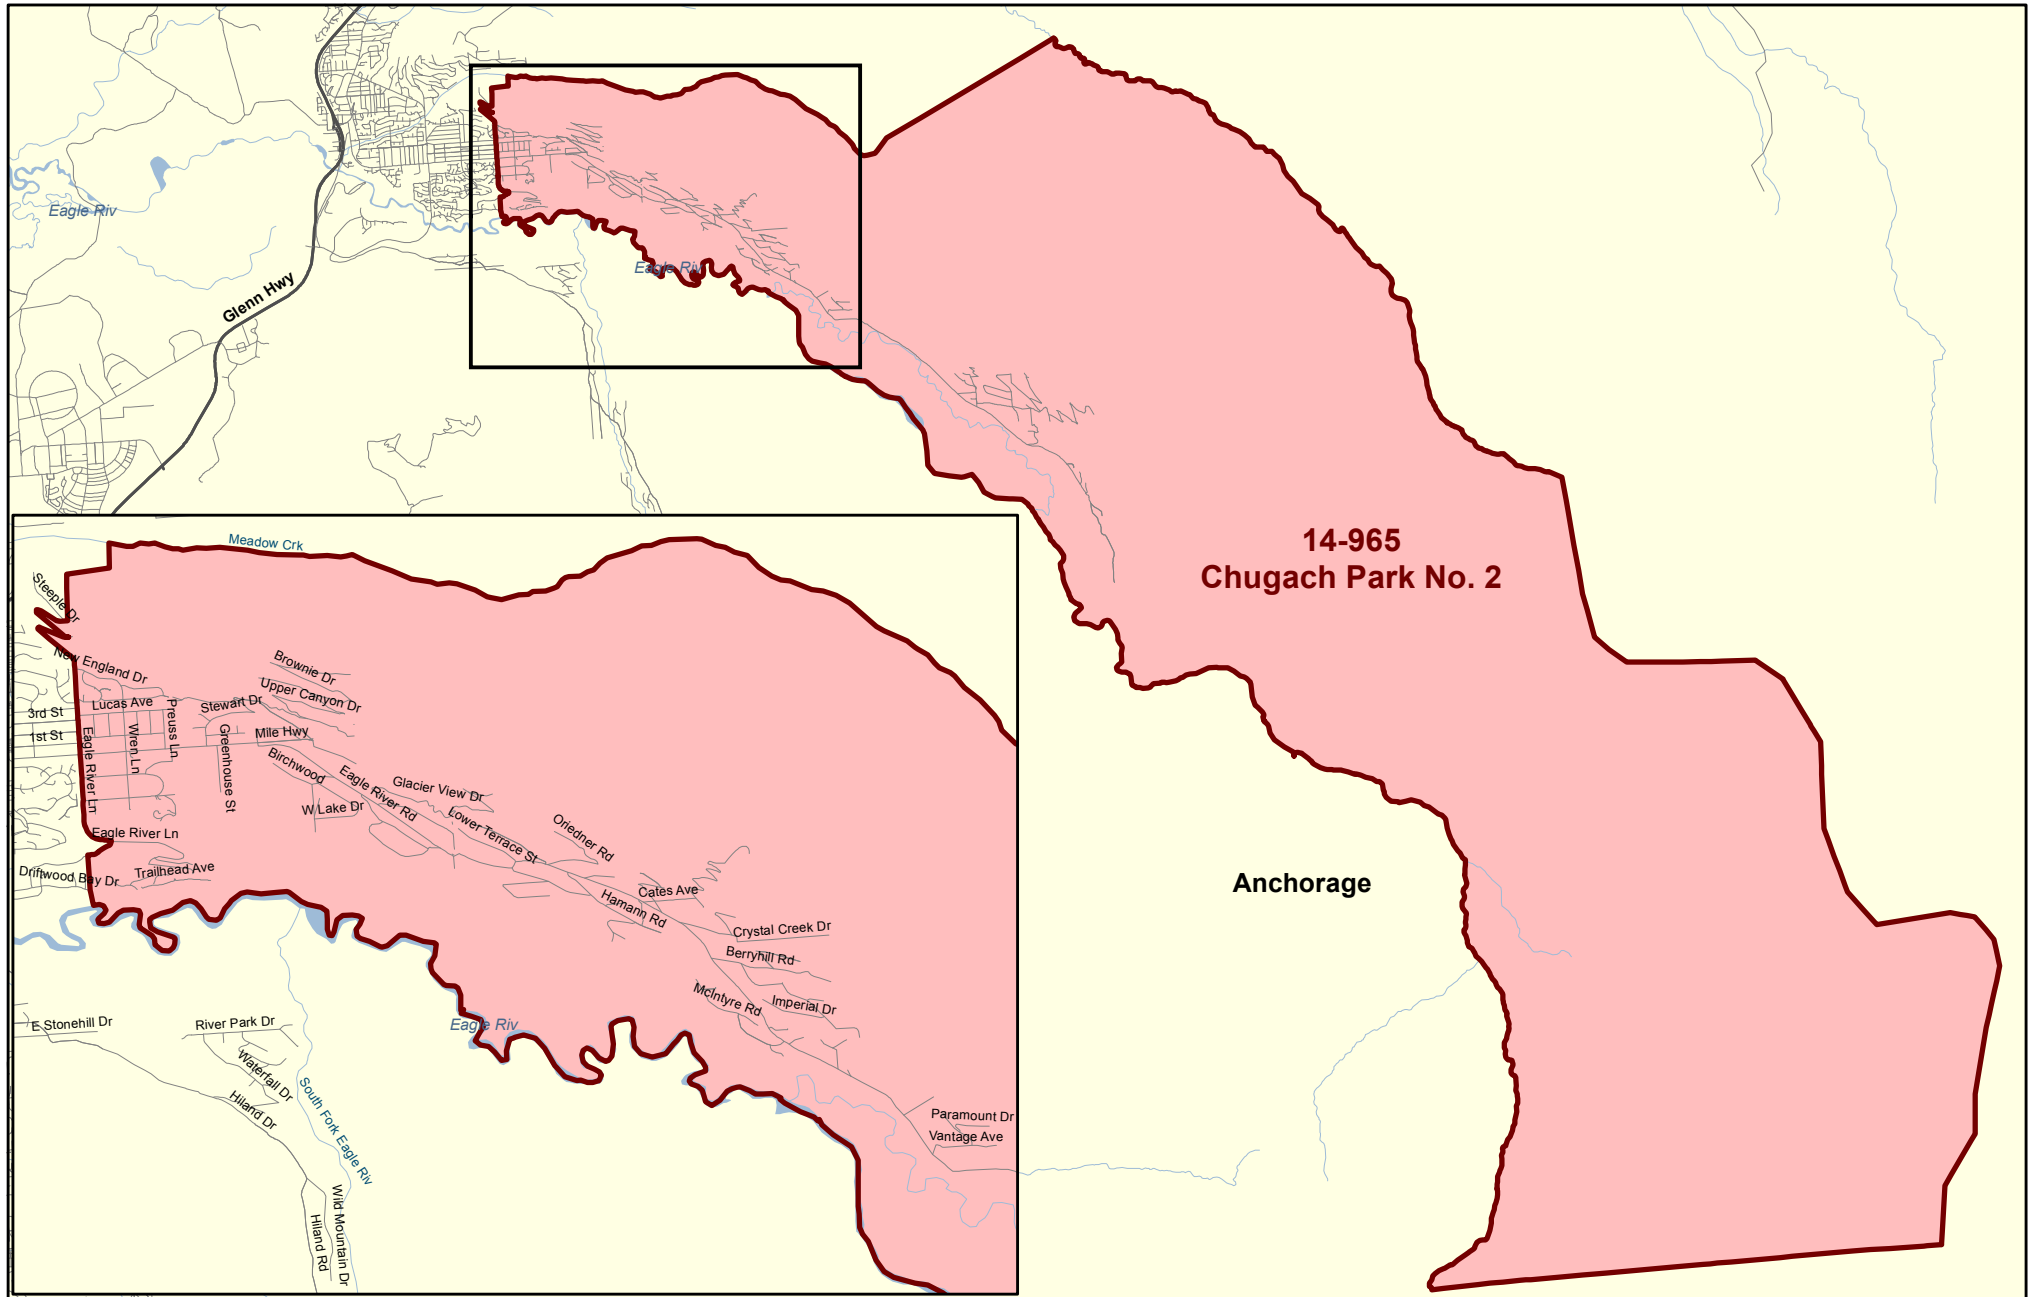

House District 14

Redistricting Plan July 14, 2013

Voting Precinct 14-965 Chugach Park No. 2

Redistricting Plan July 14, 2013

**14-965
Chugach Park No. 2**

Anchorage

Eagle Riv

Glenn Hwy

Meadow Crk

Steeply St

New England Dr

3rd St

1st St

Eagle River Ln

Wien Ln

Greenhouse St

Eagle River Ln

Driftwood Bay Dr

Trailhead Ave

E Stonehill Dr

River Park Dr

Waterfall Dr

Hiland Dr

Wid Mountain Dr

Brownie Dr

Upper Canyon Dr

Stewart Dr

Mile Hwy

Birchwood

Eagle River Rd

W Lake Dr

Glacier View Dr