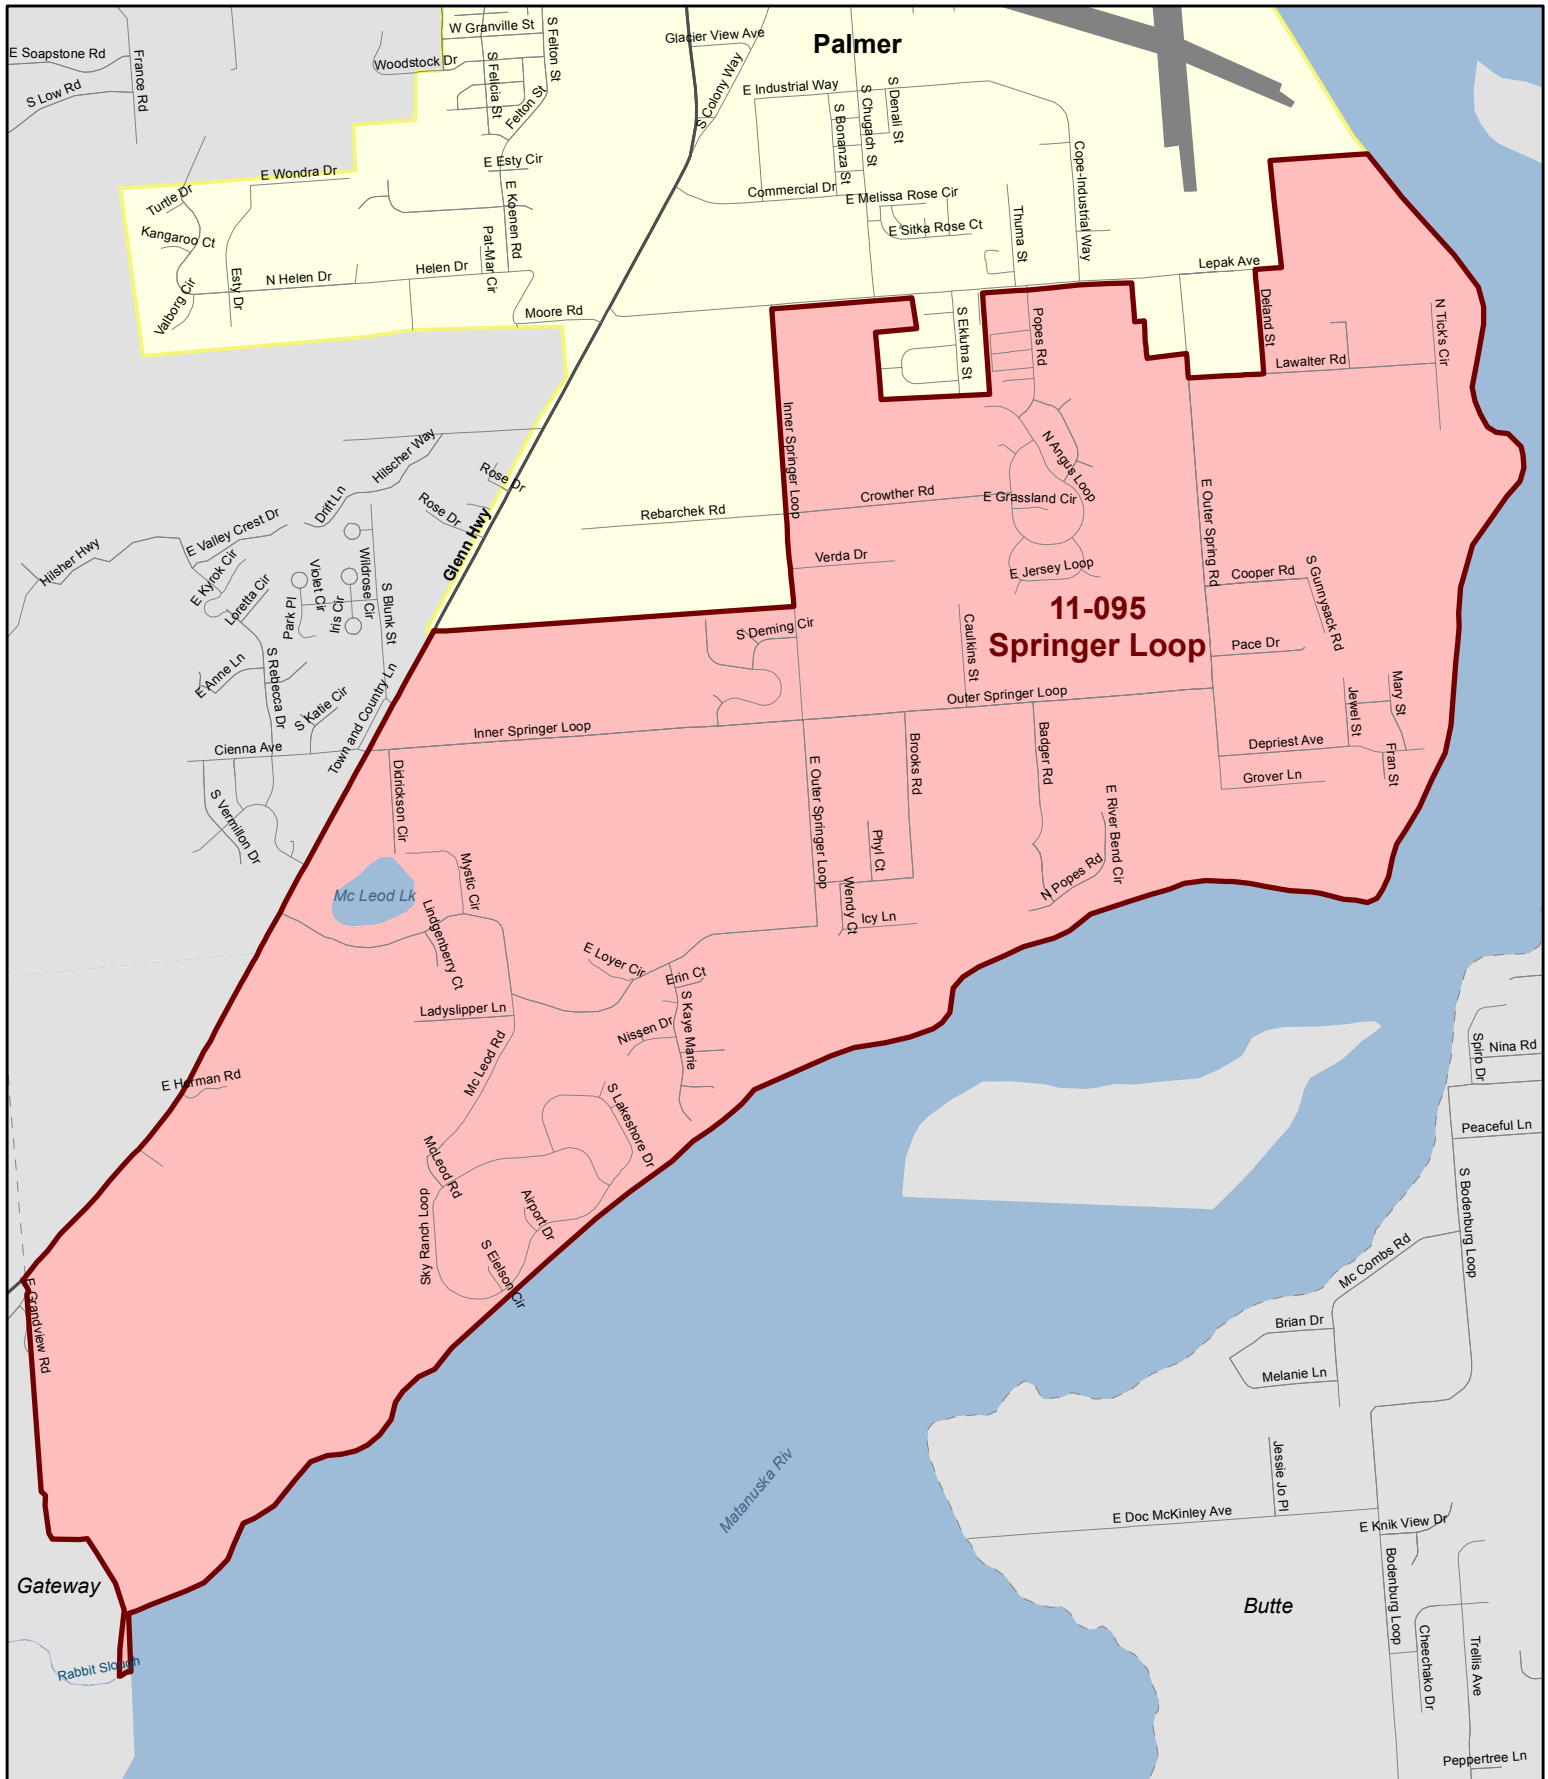

Voting Precinct 11-095 Springer Loop

Redistricting Plan July 14, 2013