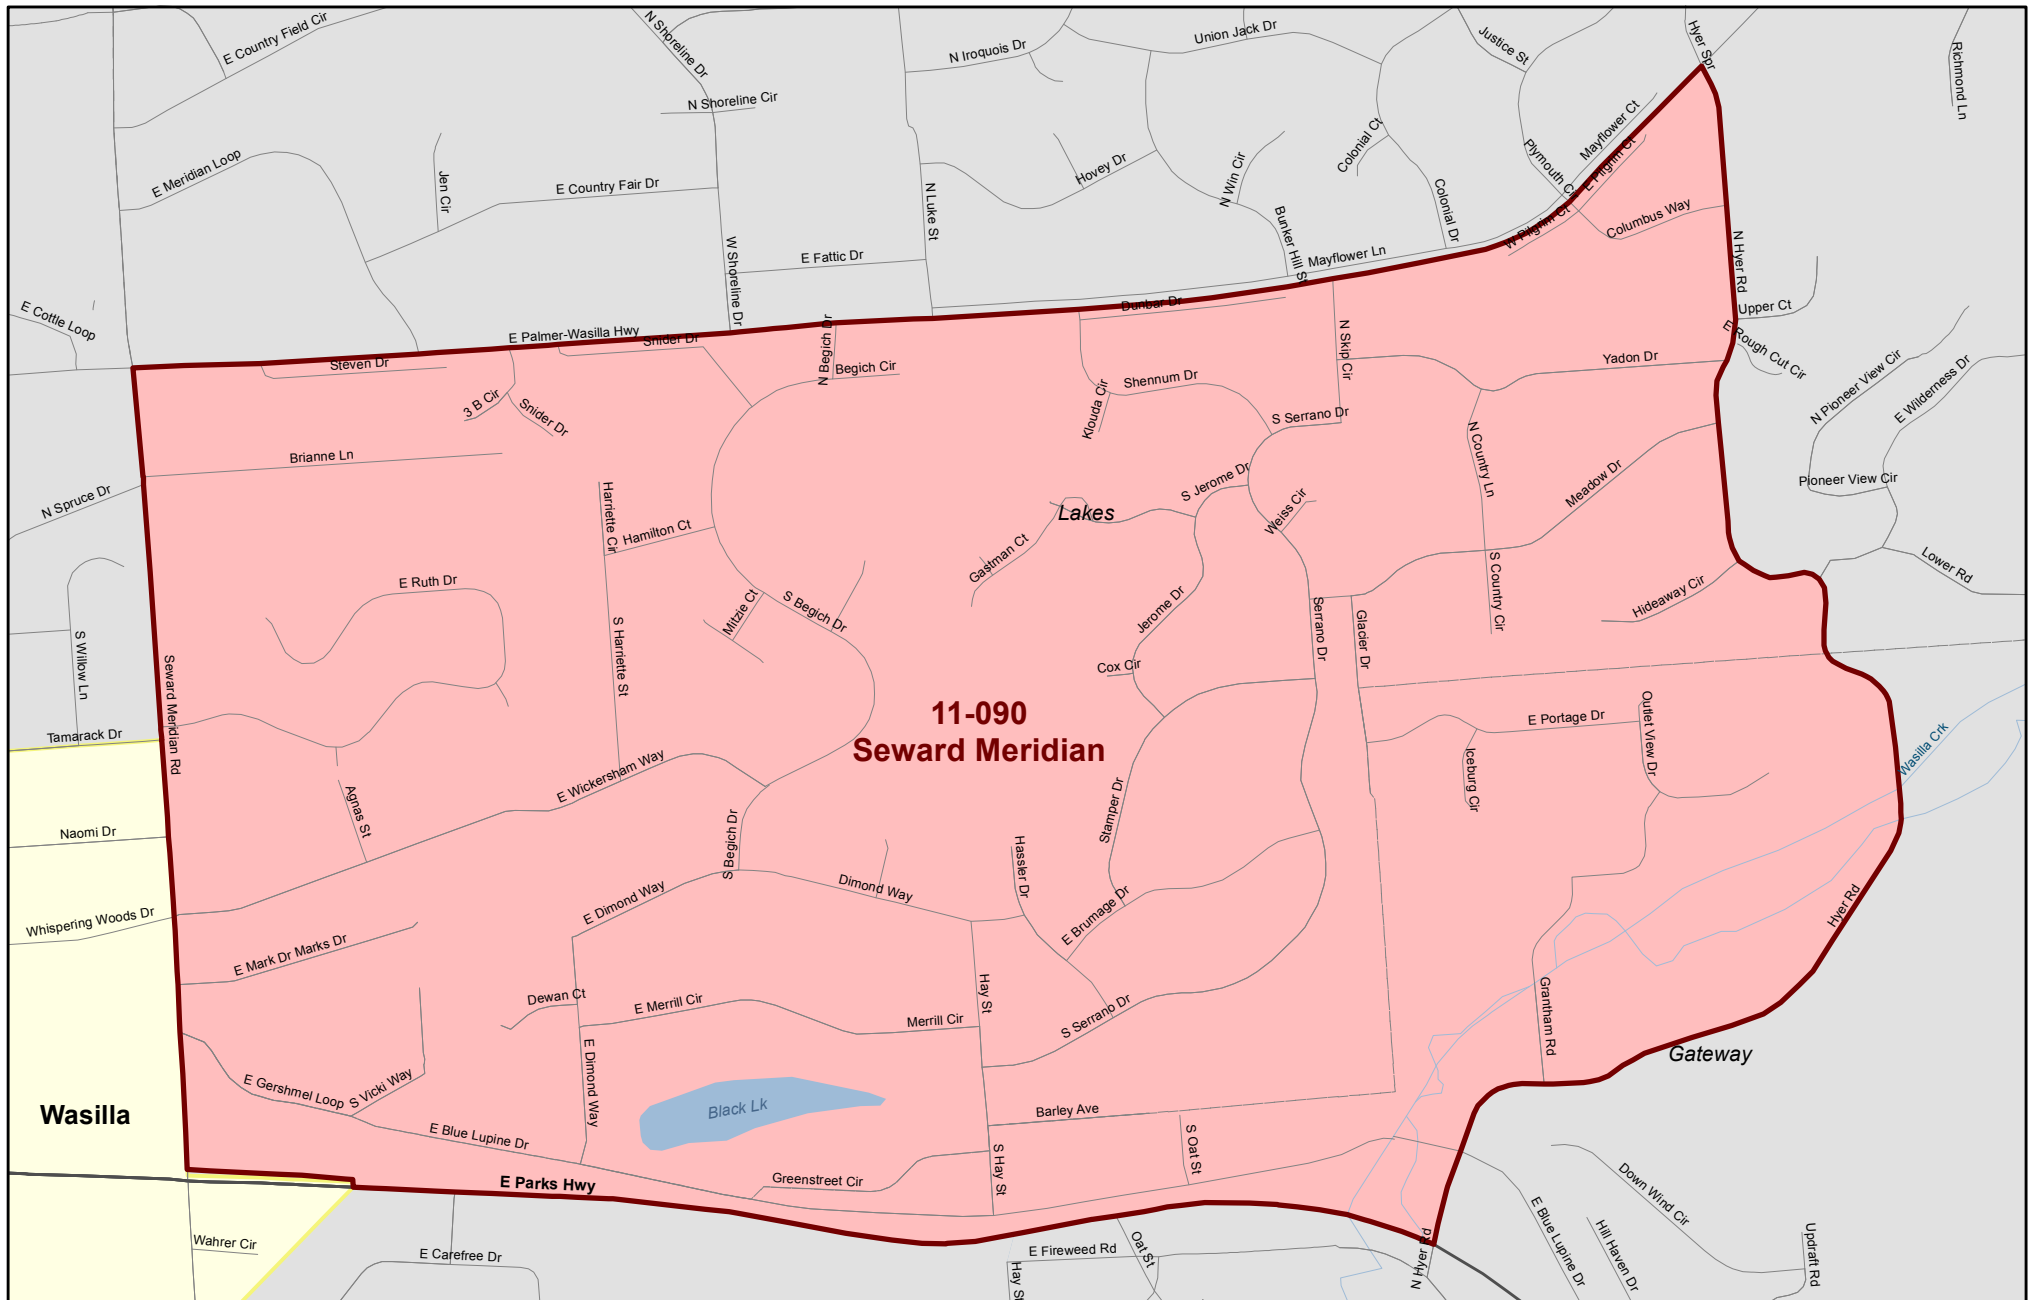

Voting Precinct 11-090 Seward Meridian

Redistricting Plan July 14, 2013