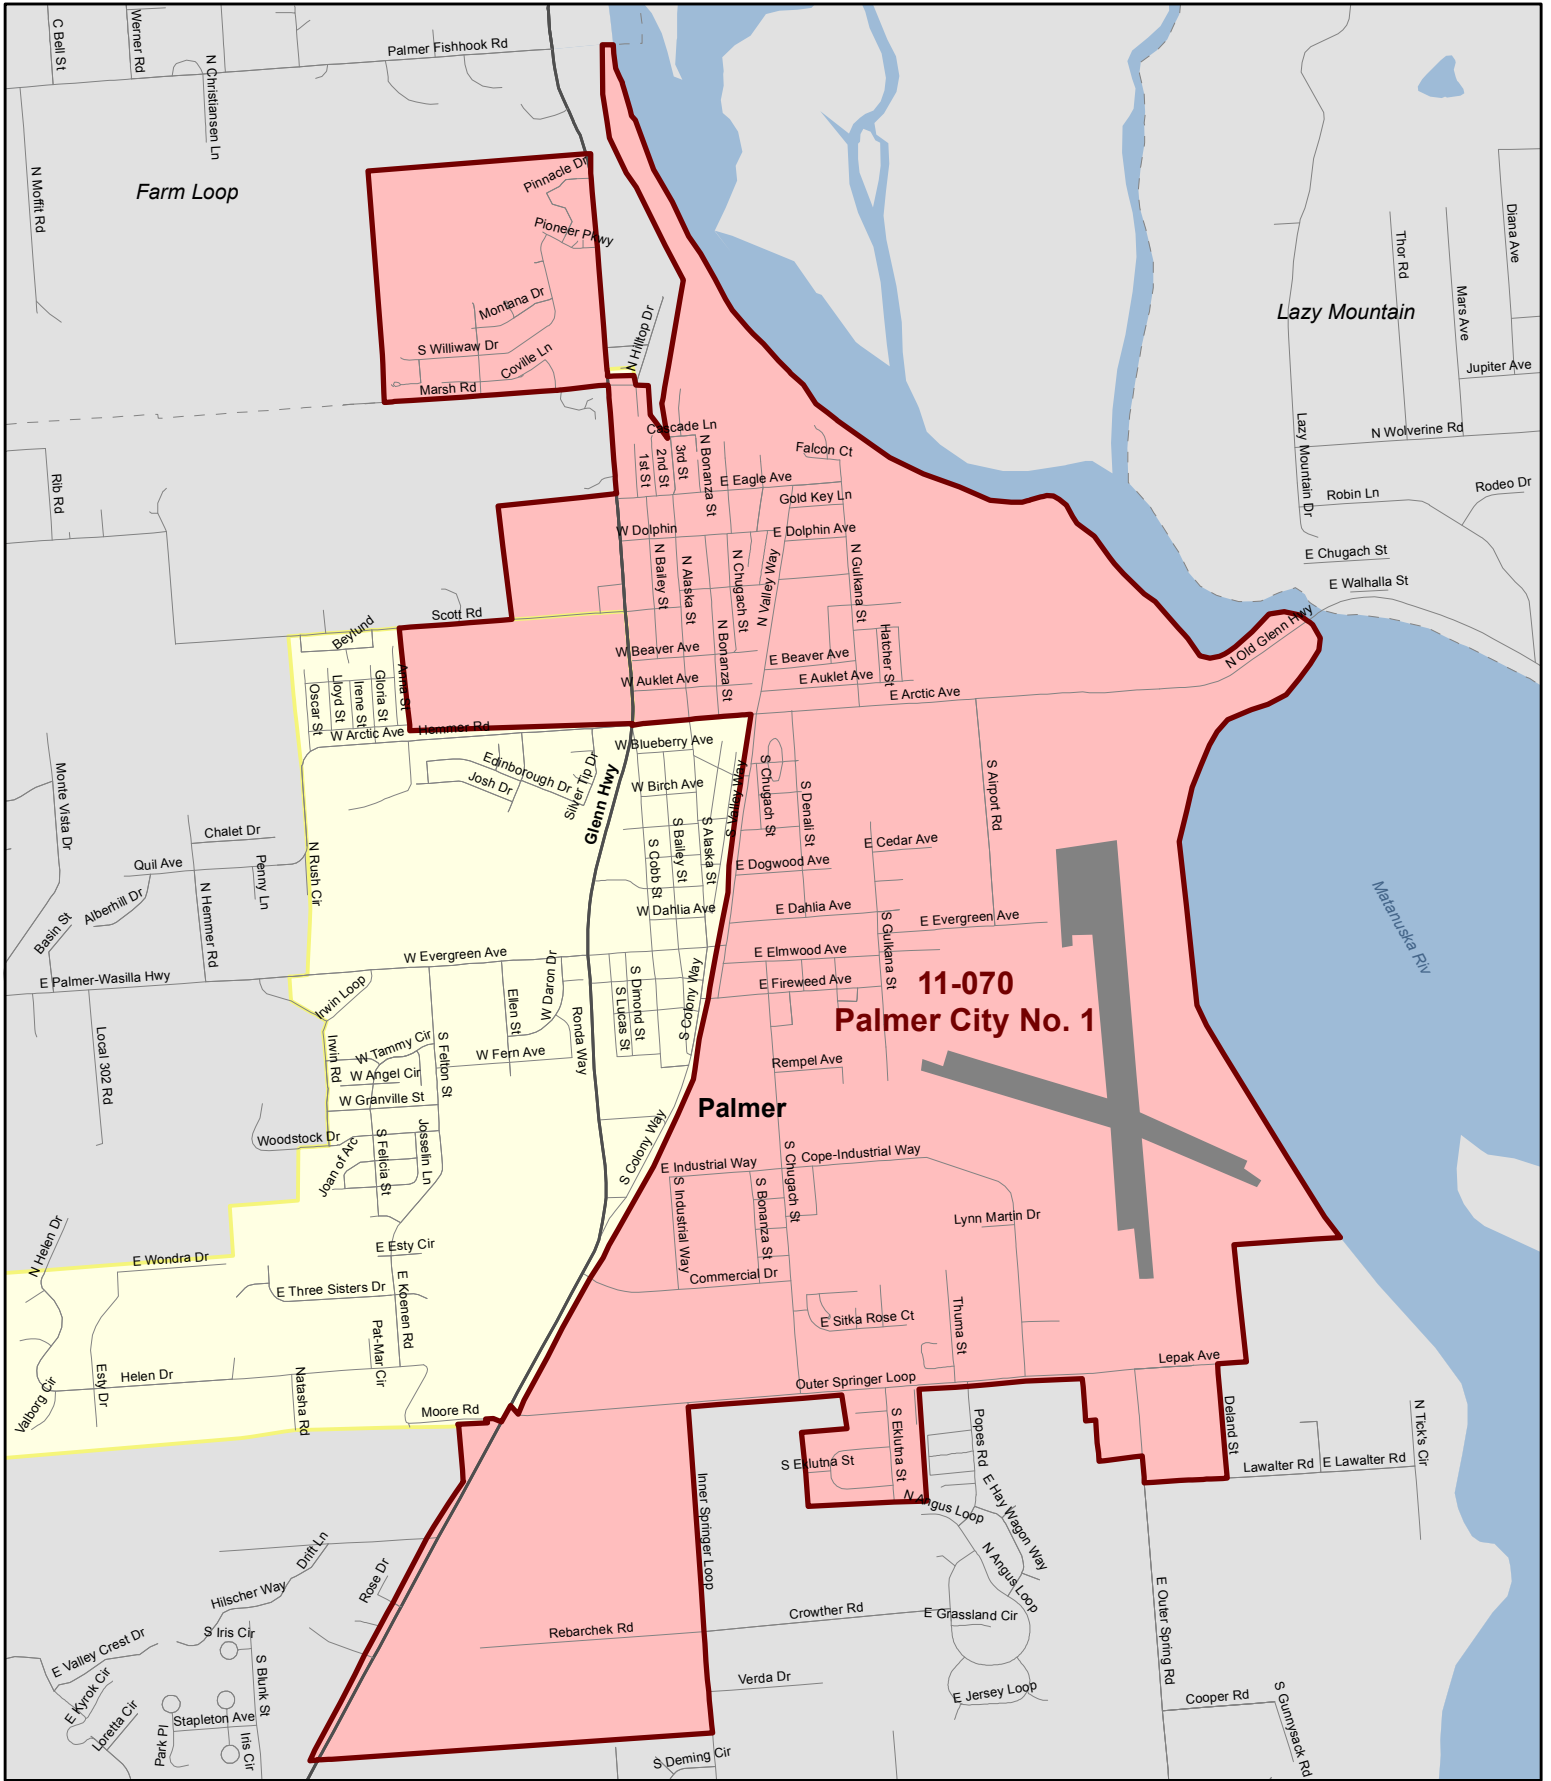

# House District 11

## Redistricting Plan July 14, 2013

# Voting Precinct 11-070 Palmer City No. 1

# Voting Precinct 11-085 Trunk