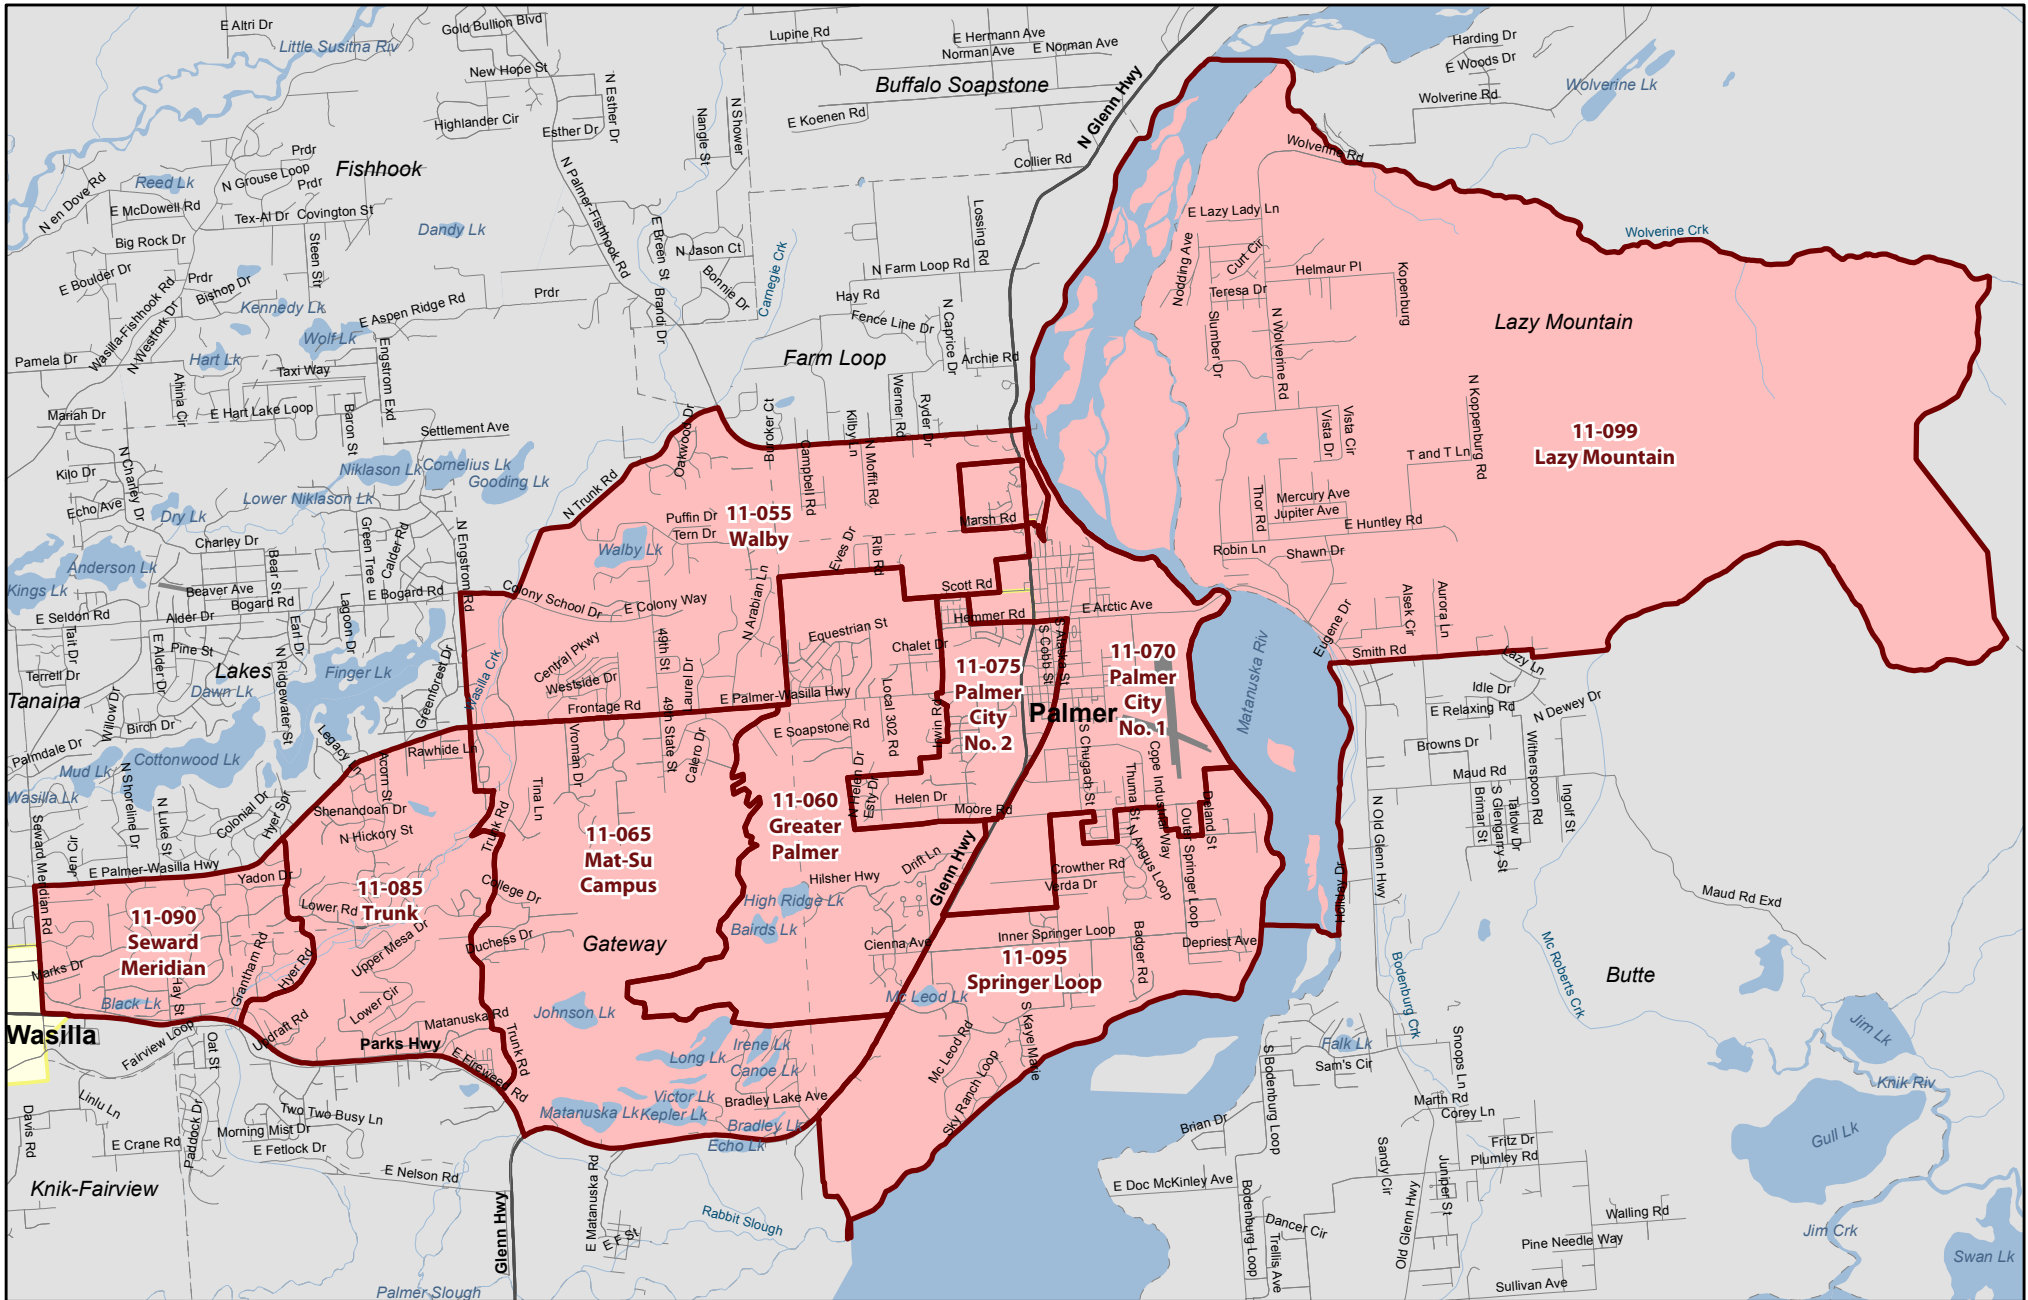

# House District 11

## Redistricting Plan July 14, 2013

# Voting Precinct 11-070 Palmer City No. 1

# Voting Precinct 11-085 Trunk