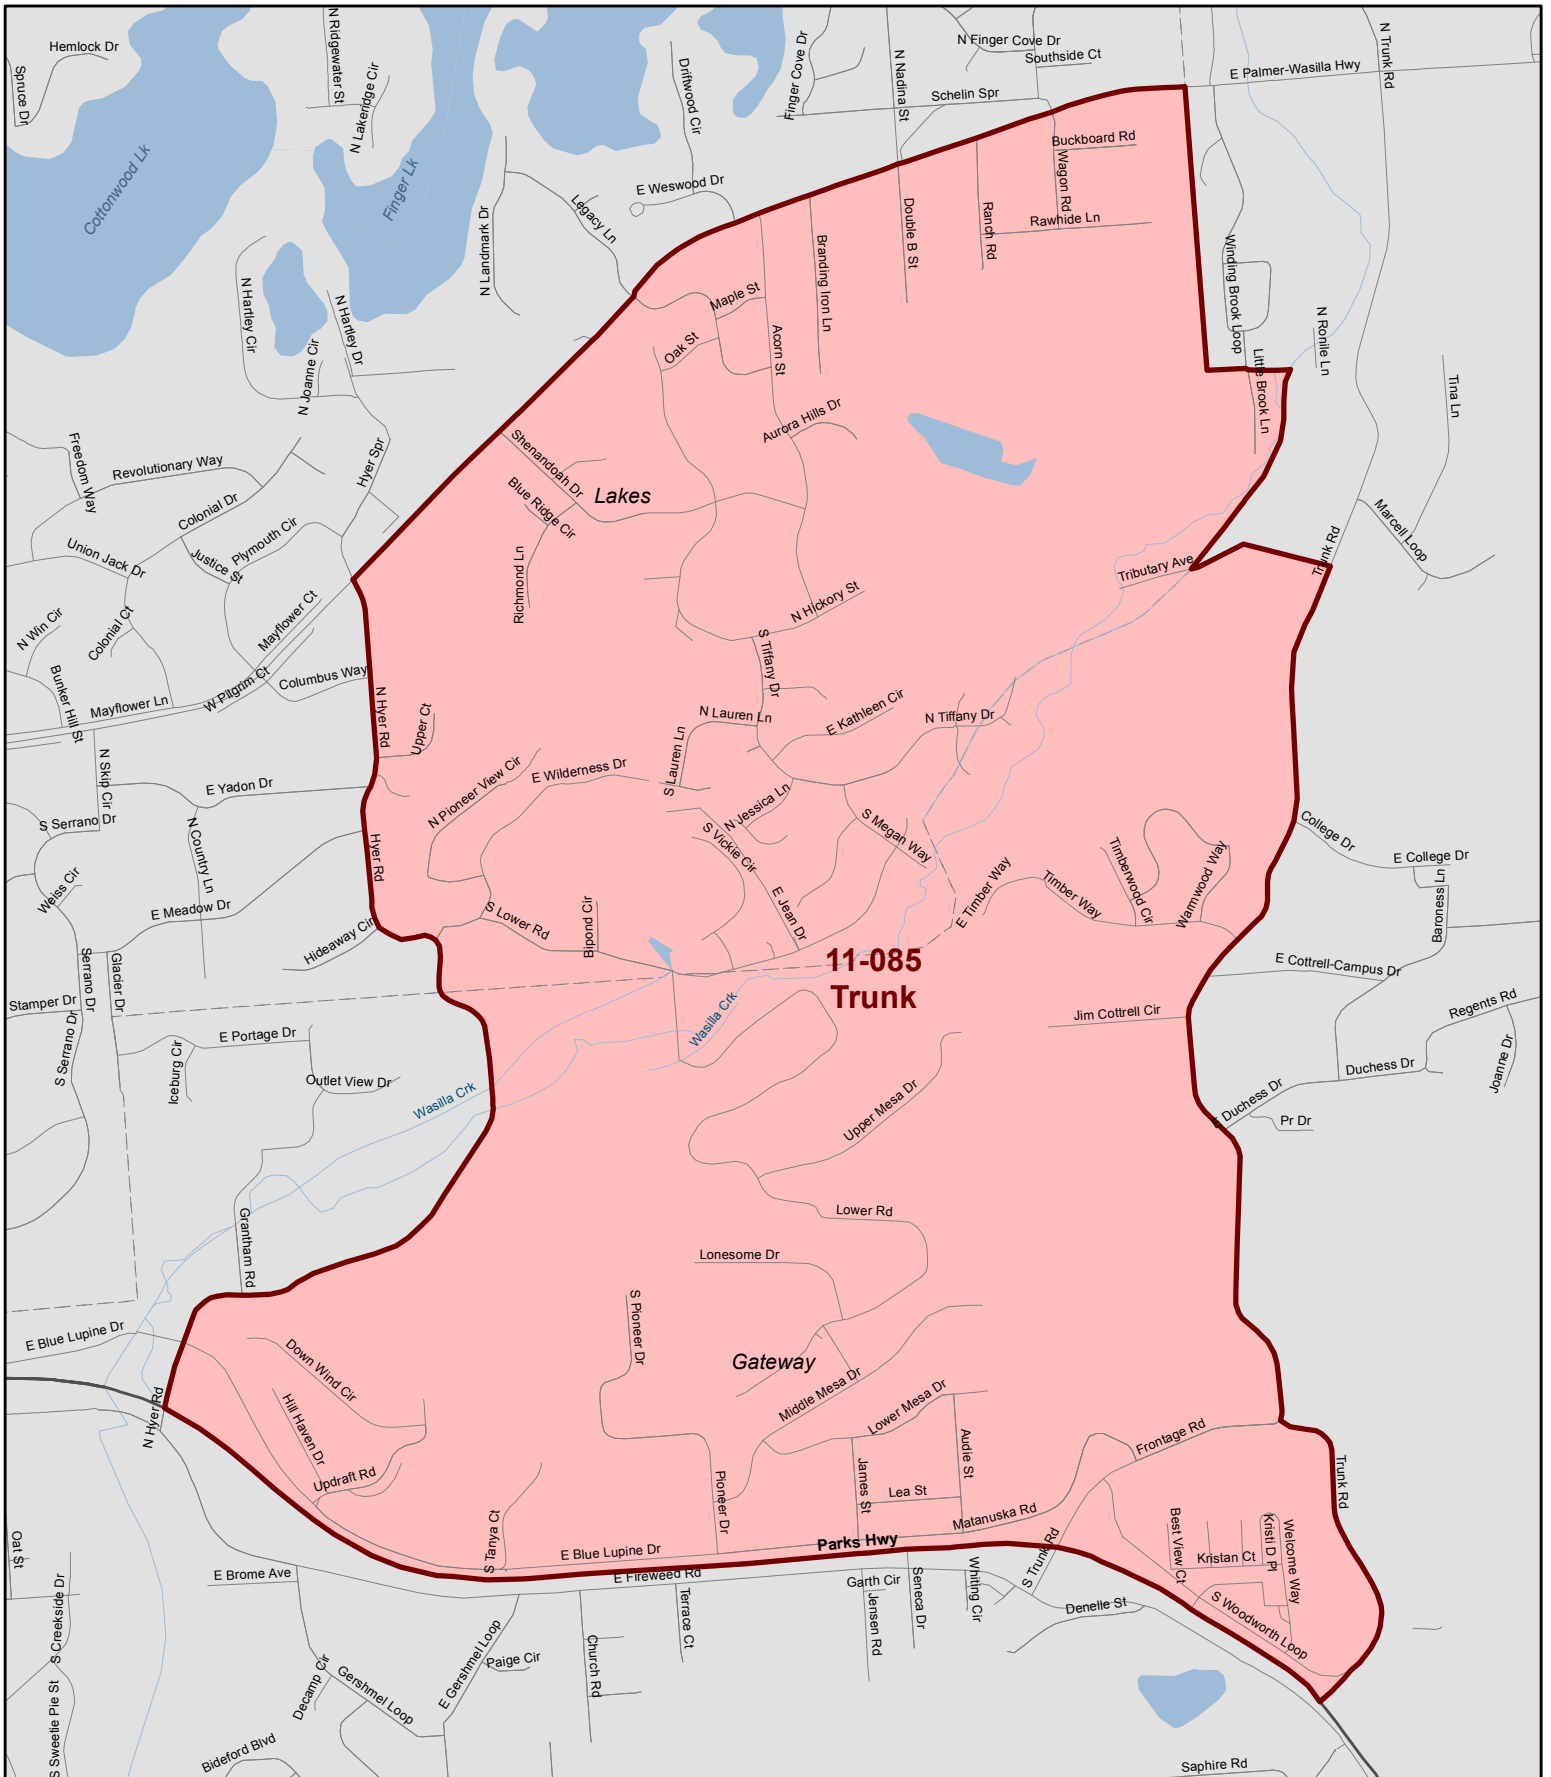

Voting Precinct 11-085 Trunk

Redistricting Plan July 14, 2013